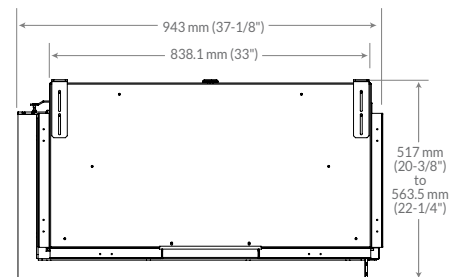

Remote Control
Uses Bluetooth wireless technology to control all fireplace features from the comfort of your chair.

FEF3226L2L (left)

Available in gas (2020)

Matrix

FEF3226L2R (right)

Product Dimensions:

120 Volts | 270 Watts

Model #	Description	UPC	Wty. [†]	Water consumption	Power consumption	Inlet water pressure	Water connection	Carton Dimensions (WxHxD)		Cube		Lbs/ Kg
								inches	cm	Ft ³	M ³	
FEF3226L2L	Two-Sided Firebox - Left	781052 132023	5 yr.	0.30 L/hr 0.08 gal/hr	0.27 kW/hr	7.5 - 115 psi	1/4"	51 x 26 x 49	129.5 x 66.0 x 124.5	37.6	1.06	297 / 136
FEF3226L2R	Two-Sided Firebox - Right	781052 132047	5 yr.	0.30 L/hr 0.08 gal/hr	0.27 kW/hr	7.5 - 115 psi	1/4"	51 x 26 x 49	129.5 x 66.0 x 124.5	37.6	1.06	297 / 136