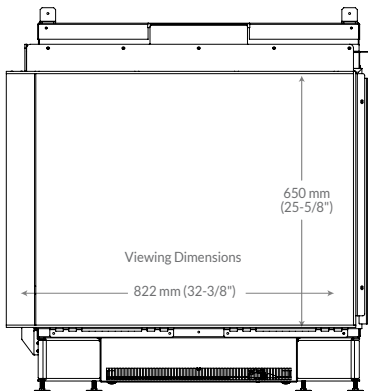

Remote Control
Uses Bluetooth wireless technology to control all fireplace features from the comfort of your chair.

FEF3226L2L (left)

Available in gas (2020)

Matrix

FEF3226L2R (right)

Product Dimensions:

120 Volts | 270 Watts

Model #	Description	UPC	Wty. [†]	Water consumption	Power consumption	Inlet water pressure	Water connection	Carton Dimensions (WxHxD)		Cube		Lbs/ Kg
								inches	cm	Ft ³	M ³	
FEF3226L2L	Two-Sided Firebox - Left	781052 132023	5 yr.	0.30 L/hr 0.08 gal/hr	0.27 kW/hr	7.5 - 115 psi	1/4"	51 x 26 x 49	129.5 x 66.0 x 124.5	37.6	1.06	297 / 136
FEF3226L2R	Two-Sided Firebox - Right	781052 132047	5 yr.	0.30 L/hr 0.08 gal/hr	0.27 kW/hr	7.5 - 115 psi	1/4"	51 x 26 x 49	129.5 x 66.0 x 124.5	37.6	1.06	297 / 136