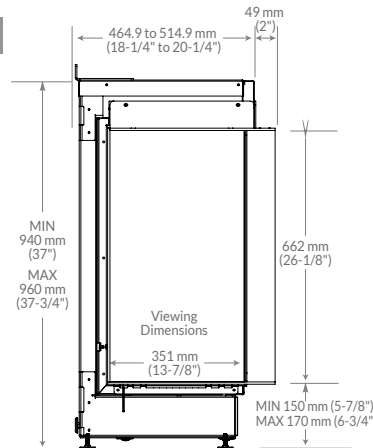

Remote Control
Uses Bluetooth wireless technology to control all fireplace features from the comfort of your chair.

FEF3226L2L (left)

Available in gas (2020)

Matrix

FEF3226L2R (right)

Product Dimensions:

120 Volts | 270 Watts

Model #	Description	UPC	Wty. [†]	Water consumption	Power consumption	Inlet water pressure	Water connection	Carton Dimensions (WxHxD)		Cube		Lbs/ Kg
								inches	cm	Ft ³	M ³	
FEF3226L2L	Two-Sided Firebox - Left	781052 132023	5 yr.	0.30 L/hr 0.08 gal/hr	0.27 kW/hr	7.5 - 115 psi	1/4"	51 x 26 x 49	129.5 x 66.0 x 124.5	37.6	1.06	297 / 136
FEF3226L2R	Two-Sided Firebox - Right	781052 132047	5 yr.	0.30 L/hr 0.08 gal/hr	0.27 kW/hr	7.5 - 115 psi	1/4"	51 x 26 x 49	129.5 x 66.0 x 124.5	37.6	1.06	297 / 136