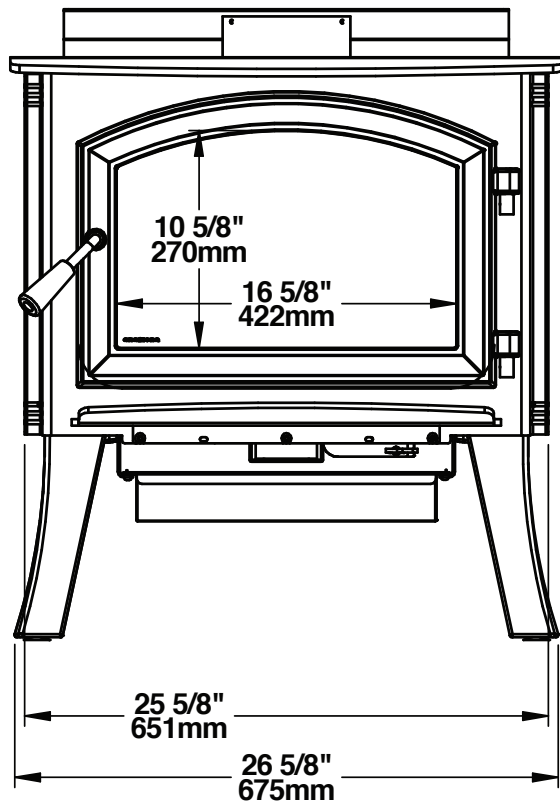

2.3 Dimensions

2.3.1 Stove Dimensions with Square Legs

Figure 1: Top View

Figure 2: Front View

Figure 3: Side View

2.3.2 Stove Dimensions with Legs

Figure 4: Top View

Figure 5: Front View

Figure 6: Side View

2.3.3 Stove Dimensions with Round Legs

Figure 7: Top View

Figure 8: Front View

Figure 9: Side View

ENGLISH

2.3.4 Dimensions with pedestal

Figure 10: Top View

Figure 11: Front View

Figure 12: Side View

2.3.5 Combustion Chamber Dimensions

Figure 13: Door Opening

Figure 14: Front View - Combustion Chamber

Figure 15: Side View - Combustion Chamber

ENGLISH