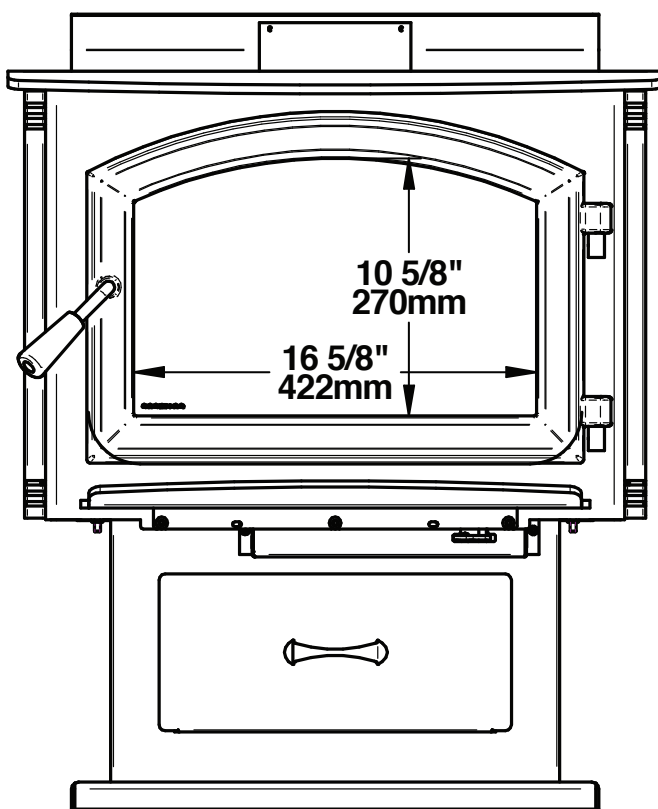

2.3 Dimensions

2.3.1 Stove Dimensions with Square Legs

Figure 1: Top View

Figure 2: Front View

Figure 3: Side View

2.3.2 Stove Dimensions with Legs

Figure 4: Top View

Figure 5: Front View

Figure 6: Side View

2.3.3 Stove Dimensions with Round Legs

Figure 7: Top View

Figure 8: Front View

Figure 9: Side View

ENGLISH

2.3.4 Dimensions with pedestal

Figure 10: Top View

Figure 11: Front View

Figure 12: Side View

2.3.5 Combustion Chamber Dimensions

Figure 13: Door Opening

Figure 14: Front View - Combustion Chamber

Figure 15: Side View - Combustion Chamber

ENGLISH