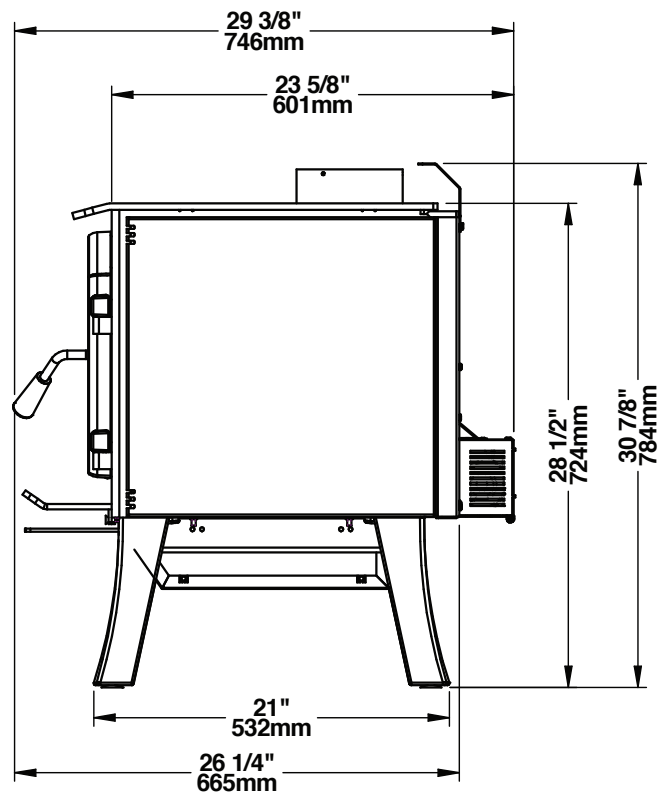

2.3 Dimensions

2.3.1 Stove Dimensions with Square Legs

Figure 1: Top View

Figure 2: Front View

Figure 3: Side View

2.3.2 Stove Dimensions with Legs

Figure 4: Top View

Figure 5: Front View

Figure 6: Side View

2.3.3 Stove Dimensions with Round Legs

Figure 7: Top View

Figure 8: Front View

Figure 9: Side View

ENGLISH

2.3.4 Dimensions with pedestal

Figure 10: Top View

Figure 11: Front View

Figure 12: Side View

2.3.5 Combustion Chamber Dimensions

Figure 13: Door Opening

Figure 14: Front View - Combustion Chamber

Figure 15: Side View - Combustion Chamber

ENGLISH