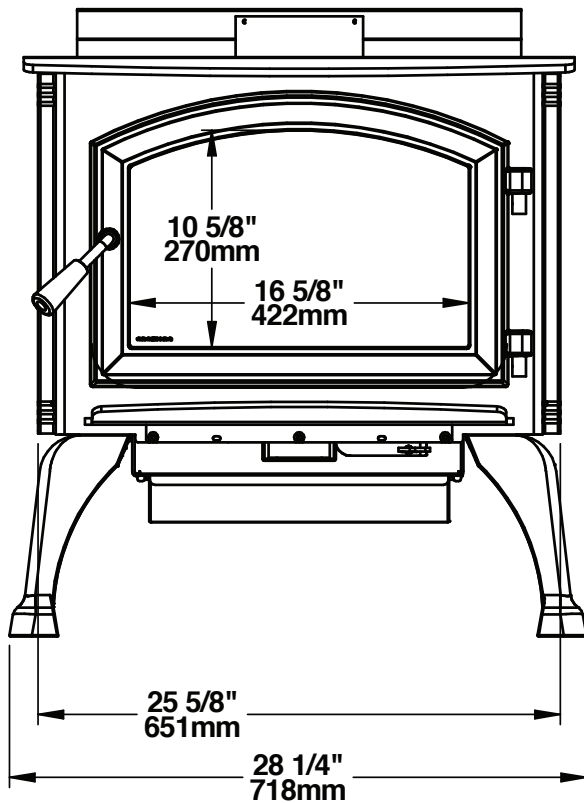

2.3 Dimensions

2.3.1 Stove Dimensions with Square Legs

Figure 1: Top View

Figure 2: Front View

Figure 3: Side View

2.3.2 Stove Dimensions with Legs

Figure 4: Top View

Figure 5: Front View

Figure 6: Side View

2.3.3 Stove Dimensions with Round Legs

Figure 7: Top View

Figure 8: Front View

Figure 9: Side View

ENGLISH

2.3.4 Dimensions with pedestal

Figure 10: Top View

Figure 11: Front View

Figure 12: Side View

2.3.5 Combustion Chamber Dimensions

Figure 13: Door Opening

Figure 14: Front View - Combustion Chamber

Figure 15: Side View - Combustion Chamber

ENGLISH