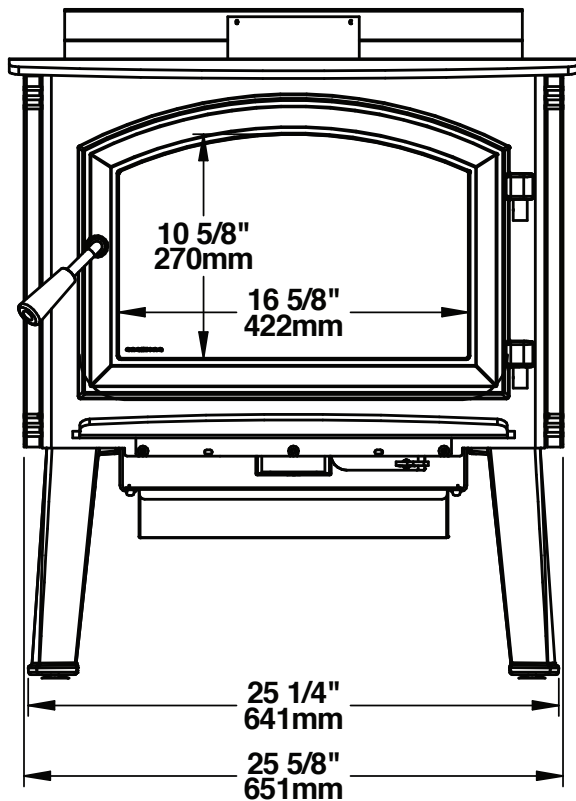

2.3 Dimensions

2.3.1 Stove Dimensions with Square Legs

Figure 1: Top View

Figure 2: Front View

Figure 3: Side View

2.3.2 Stove Dimensions with Legs

Figure 4: Top View

Figure 5: Front View

Figure 6: Side View

2.3.3 Stove Dimensions with Round Legs

Figure 7: Top View

Figure 8: Front View

Figure 9: Side View

ENGLISH

2.3.4 Dimensions with pedestal

Figure 10: Top View

Figure 11: Front View

Figure 12: Side View

2.3.5 Combustion Chamber Dimensions

Figure 13: Door Opening

Figure 14: Front View - Combustion Chamber

Figure 15: Side View - Combustion Chamber

ENGLISH