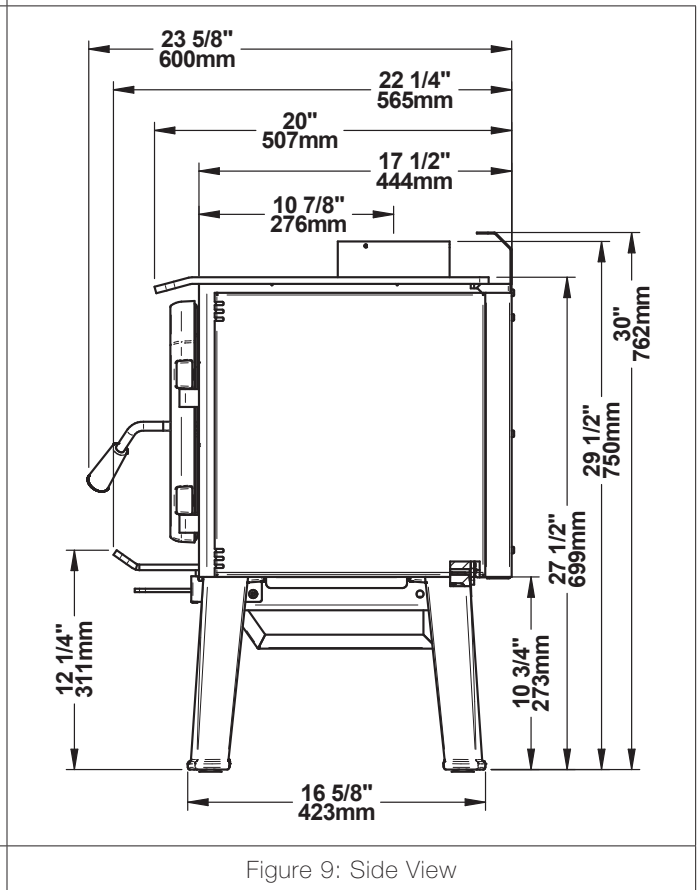

### 2.3.2 Stove Dimensions with Legs

Figure 4: Top View

Figure 5: Front View

Figure 6: Side View

ENGLISH

### 2.3.3 Stove Dimensions with Round Legs

Figure 7: Top View

Figure 8: Front View

Figure 9: Side View

ENGLISH

### 2.3.4 Dimensions with pedestal

Figure 10: Top View

Figure 11: Front View

Figure 12: Side View

### 2.3.5 Combustion Chamber Dimensions

Figure 13: Door Opening

Figure 14: Front View - Combustion Chamber

Figure 15: Side View - Combustion Chamber

ENGLISH