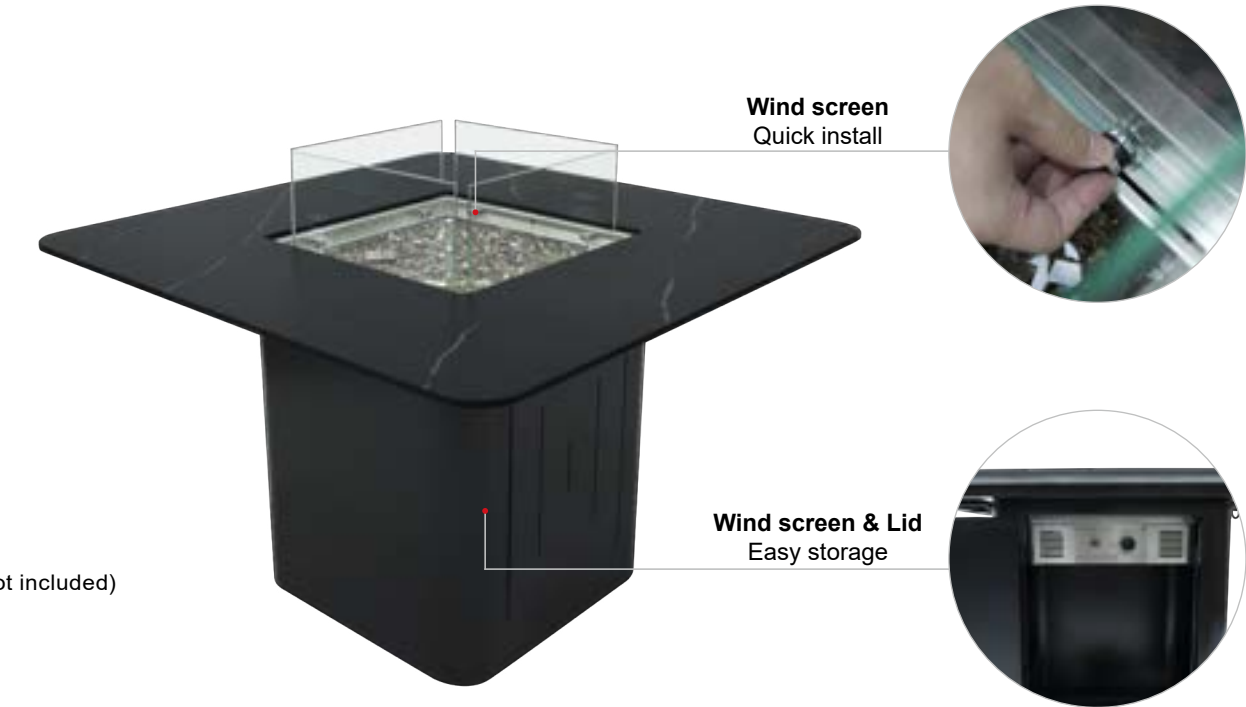

KOLN

MARBLE PORCELAIN BAR TABLE

OFP221BB BULGARIA BLACK

Product Description:

- Body construction: Marble porcelain & metal
- Burner size: 9.8 inch / 25 cm
- Burner construction: 16 gauge
304 stainless steel
- Burner pan size: 16.5 × 16.5 × 3 inch
[42 × 42 × 7.5 cm]
- Burner pan construction: 16 gauge
304 stainless steel
- Control system: Push button spark ignition
- Propane item number: OFP221BB - LP
- Maximum heat output: 40000 BTUs for CSA
11.7 KW for CE & UKCA
- Conceald standard 20 lbs / 10 kgs lbs propane tank (not included)
- Certification: CSA & CE & UKCA Certified
- Warranty: 2 years
- Accessories available as below

Standard (Included)

Porcelain Lid
ONF06-221BB

Fire Glass
Bronze
9.9 lbs / 4.5 kgs

Wind Screen
ONC05-025

* Product Color May Vary Due to Photographic Lighting Sources or Your Monitor Settings

BRUGGE

MARBLE PORCELAIN DINING TABLE

OFP202BB BULGARIA BLACK

Product Description:

- Body construction: Marble porcelain & metal
- Burner size: 12 inch / 30.5 cm
- Burner construction: 16 gauge
304 stainless steel
- Burner pan size: 20.7 × 20.7 × 3 inch
[52.5 × 52.5 × 7.5 cm]
- Burner pan construction: 16 gauge
304 stainless steel
- Control system: Push button spark ignition
- Propane item number: OFP202BB - LP
- Maximum heat output: 60000 BTUs for CSA
16 KW for CE & UKCA
- Conceald standard 20 lbs / 10 kgs lbs propane tank (not included)
- Certification: CSA & CE & UKCA Certified
- Warranty: 2 years
- Accessories available as below