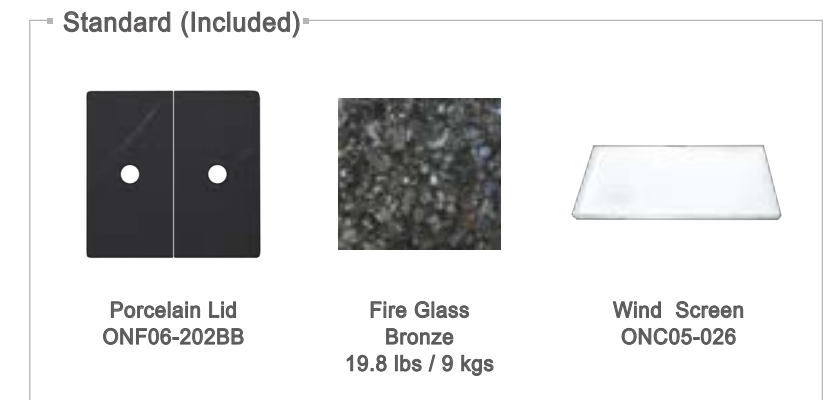

* Product Color May Vary Due to Photographic Lighting Sources or Your Monitor Settings