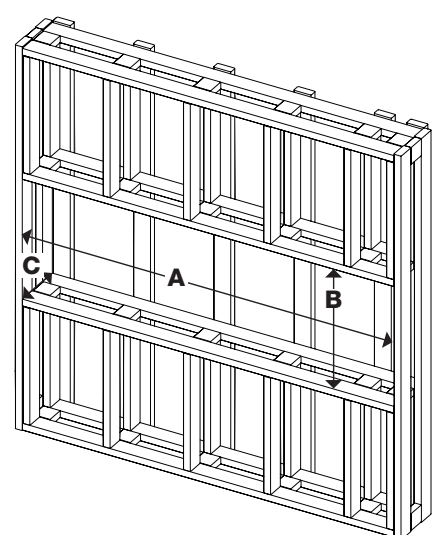

Front Installation