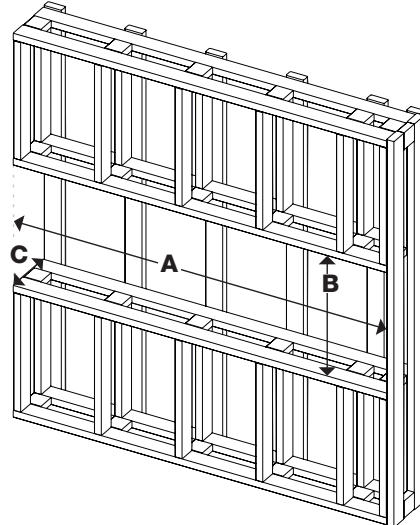

Right/Left Corner Installation