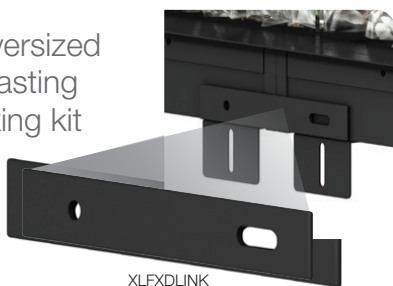

## Modular Installation

## XLF-XD Series

**Left**

Shown with three - 60" units (XLF6017-XD) linked together and the left side panel removed for a corner and front viewing area.

To get a dramatically oversized fireplace that makes a lasting impression, use the linking kit and combine multiple units in a series to achieve your desired length.