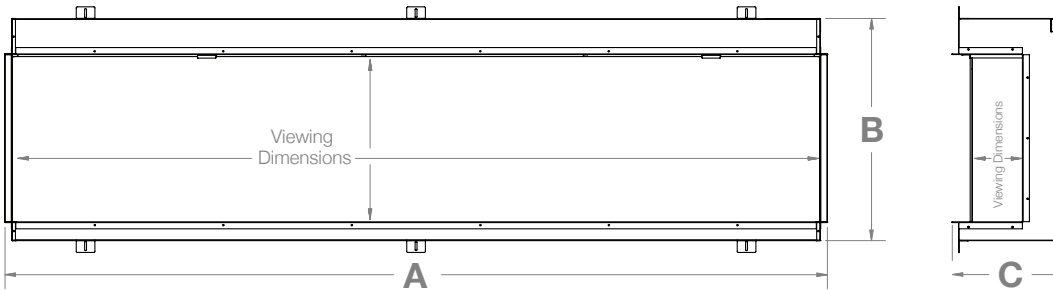

**Bay**

Shown with three - 60" units

**Front**

Shown with three - 60" units

**Right**

Shown with three - 60" units

### Product Dimensions:

Product	A WIDTH (in/cm)	B HEIGHT (in/cm)	C DEPTH (in/cm)	VIEWING DIMENSION - WxHxD (in/cm)
XLF7417-XD	75-5/8 (192.2)	23-7/8 (60.7)	12-1/8 (30.5)	74 x 16-1/4 x 5-1/2 (188.0 x 41.4 x 14.0)