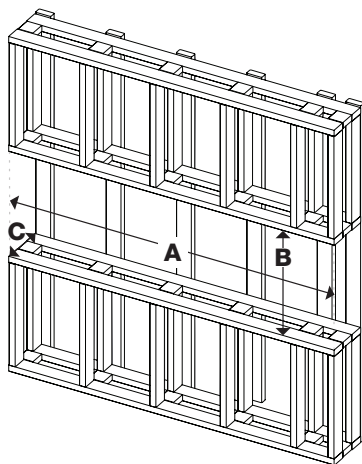

### Product Dimensions:

Product	A WIDTH (in/cm)	B HEIGHT (in/cm)	C DEPTH (in/cm)	VIEWING DIMENSION - WxHxD (in/cm)
XLF7417-XD	75-5/8 (192.2)	23-7/8 (60.7)	12-1/8 (30.5)	74 x 16-1/4 x 5-1/2 (188.0 x 41.4 x 14.0)

### Framing Dimensions:

Width	Height	Depth (minimum)
A	B	C
74-5/8" 189.5 cm	24-1/4" 61.6 cm	11-5/8" 29.5 cm

The dimensions are the same for single-sided, two-sided, or three-sided installations.

Bay Installation