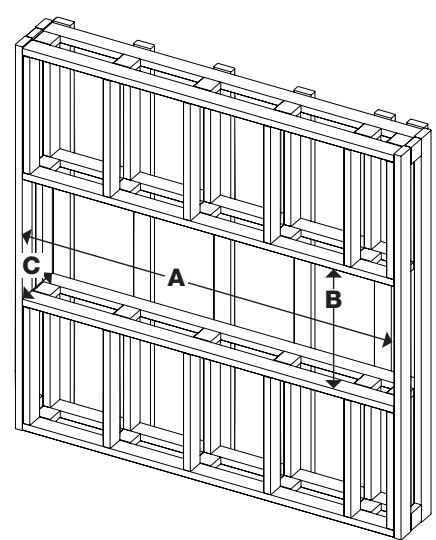

Front Installation