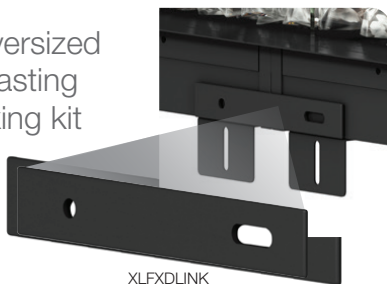

Modular Installation

XLF-XD Series

Left

Shown with three - 60" units (XLF6017-XD) linked together and the left side panel removed for a corner and front viewing area.

To get a dramatically oversized fireplace that makes a lasting impression, use the linking kit and combine multiple units in a series to achieve your desired length.

XLFXDLINK

Bay

Shown with three - 60" units

Front

Shown with three - 60" units

Right

Shown with three - 60" units

IgniteXL Bold versus Modular Gas