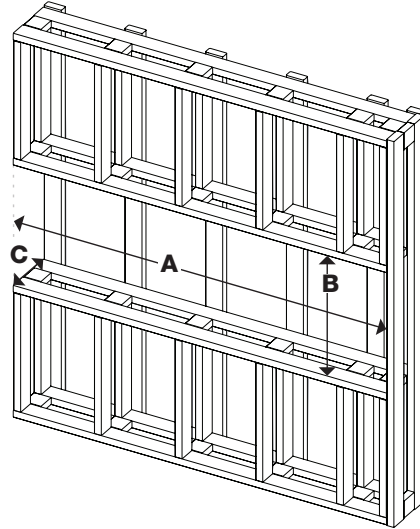

Right/Left Corner Installation