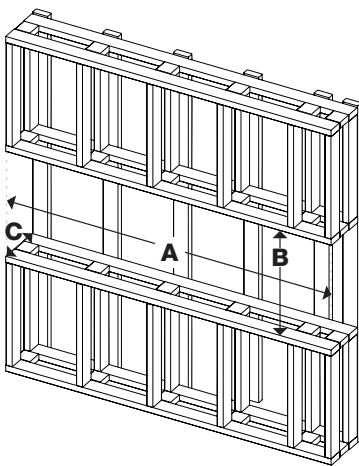

IgniteXL® Bold

60" Linear Electric Fireplace

XLF6017-XD

Product Dimensions:

Product	A WIDTH (in/cm)	B HEIGHT (in/cm)	C DEPTH (in/cm)	VIEWING DIMENSION - WxHxD (in/cm)
XLF6017-XD	63-1/8 (160.4)	23-7/8 (60.7)	12-1/8 (30.5)	61-1/2 x 16-1/4 x 5-1/2 (156.1 x 41.46 x 14.0)

Framing Dimensions:

Width	Height	Depth (minimum)
A	B	C
62-1/4" 158.1 cm	24-1/4" 61.6 cm	11-5/8" 29.5 cm

The dimensions are the same for single-sided, two-sided, or three-sided installations.

Bay Installation