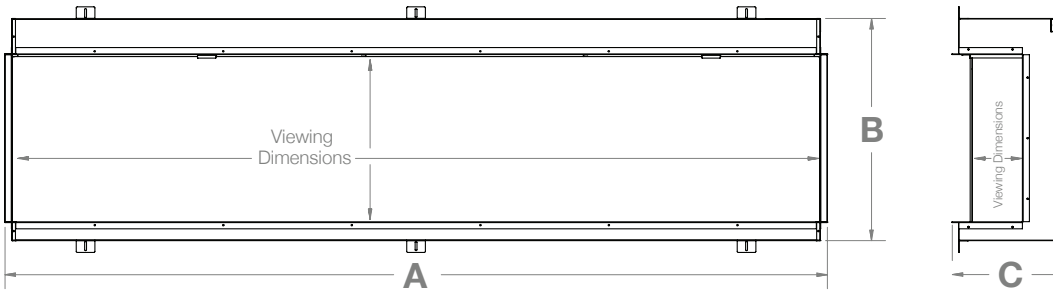

Modular Installation

XLF-XD Series

Left

Shown with three - 60" units (XLF6017-XD) linked together and the left side panel removed for a corner and front viewing area.

To get a dramatically oversized fireplace that makes a lasting impression, use the linking kit and combine multiple units in a series to achieve your desired length.

XLFXDLINK

Bay

Shown with three - 60" units

Front

Shown with three - 60" units

Right

Shown with three - 60" units

IgniteXL Bold versus Modular Gas

IgniteXL® Bold

60" Linear Electric Fireplace

XLF6017-XD

Product Dimensions:

Product	A WIDTH (in/cm)	B HEIGHT (in/cm)	C DEPTH (in/cm)	VIEWING DIMENSION - WxHxD (in/cm)
XLF6017-XD	63-1/8 (160.4)	23-7/8 (60.7)	12-1/8 (30.5)	61-1/2 x 16-1/4 x 5-1/2 (156.1 x 41.46 x 14.0)

Framing Dimensions:

Width	Height	Depth (minimum)
A	B	C
62-1/4" 158.1 cm	24-1/4" 61.6 cm	11-5/8" 29.5 cm

The dimensions are the same for single-sided, two-sided, or three-sided installations.

Bay Installation