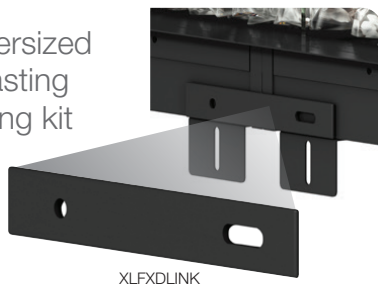

Model #	Description	Lbs/ Kg	UPC	Wty.	Carton Dimensions (WxHxD)		Cube	
					inches	cm	Ft ³	M ³
XLF5017-XD	50" Linear Electric Fireplace		781052 137226	5 yr.				
XLFXDPLUG	Plug Kit							
XLFXDLINK	Linking Bracket for Modular Installation							

Modular Installation

XLF-XD Series

Left
Shown with three - 60" units (XLF6017-XD) linked together and the left side panel removed for a corner and front viewing area.

To get a dramatically oversized fireplace that makes a lasting impression, use the linking kit and combine multiple units in a series to achieve your desired length.