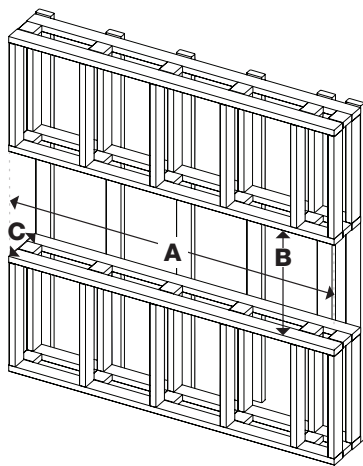

Modular Installation

XLF-XD Series

Left
Shown with three - 60" units (XLF6017-XD) linked together and the left side panel removed for a corner and front viewing area.

To get a dramatically oversized fireplace that makes a lasting impression, use the linking kit and combine multiple units in a series to achieve your desired length.

IgniteXL® Bold

50" Linear Electric Fireplace

XLF5017-XD

Product Dimensions:

Product	A WIDTH (in/cm)	B HEIGHT (in/cm)	C DEPTH (in/cm)	VIEWING DIMENSION - WxHxD (in/cm)
XLF5017-XD	50-1/2 (128.4)	23-7/8 (60.7)	12-1/8 (30.5)	48-7/8 x 16-1/4 x 5-1/2 (124.2 x 41.4 x 14.0)

Framing Dimensions:

Width	Height	Depth (minimum)
A	B	C
49-1/2" 125.7 cm	24-1/4" 61.6 cm	11-5/8" 29.5 cm

The dimensions are the same for single-sided, two-sided, or three-sided installations.

Bay Installation