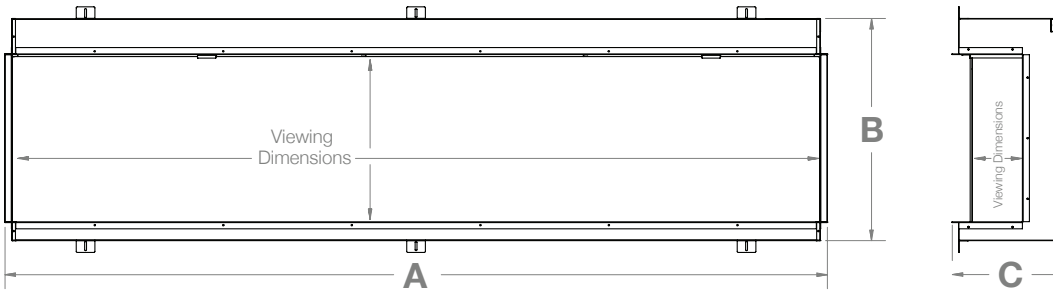

Modular Installation

XLF-XD Series

Left
Shown with three - 60" units (XLF6017-XD) linked together and the left side panel removed for a corner and front viewing area.

To get a dramatically oversized fireplace that makes a lasting impression, use the linking kit and combine multiple units in a series to achieve your desired length.

IgniteXL® Bold

50" Linear Electric Fireplace

XLF5017-XD

Product Dimensions:

Product	A WIDTH (in/cm)	B HEIGHT (in/cm)	C DEPTH (in/cm)	VIEWING DIMENSION - WxHxD (in/cm)
XLF5017-XD	50-1/2 (128.4)	23-7/8 (60.7)	12-1/8 (30.5)	48-7/8 x 16-1/4 x 5-1/2 (124.2 x 41.4 x 14.0)

Framing Dimensions:

Width	Height	Depth (minimum)
A	B	C
49-1/2" 125.7 cm	24-1/4" 61.6 cm	11-5/8" 29.5 cm

The dimensions are the same for single-sided, two-sided, or three-sided installations.

Bay Installation