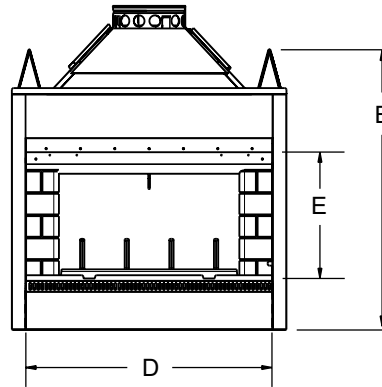

Doors

Bi-Fold Doors

Finishes

Black

Stainless Steel (36 only)

DESIGNER SERIES SPECIFICATIONS

MODEL	WIDTH (A)		HEIGHT (B)		DEPTH (C)		VIEWING AREA (D x E)	RADIANT OR CIRCULATING
	ACTUAL	FRAMING	ACTUAL	FRAMING	ACTUAL	FRAMING		
Designer 36	40" (1016mm)	41" (1041mm)	41-1/4" (1022mm)	41-1/2" (1054mm)	24" (610mm)	23" (584mm)	36" x 20-7/8" (914mm x 530mm)	Radiant
Designer 42	47" (1194mm)	48" (1219mm)	58-7/8" (1496mm)	39-1/8" (994mm)	28" (711mm)	27" (686mm)	42" x 23" (1067mm x 584mm)	Radiant

Top View

Front View

Side View