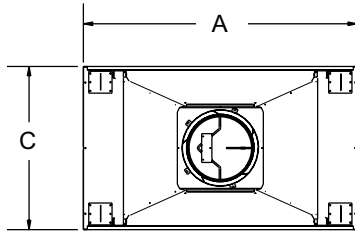

Doors

Bi-Fold Doors

Finishes

Black

Stainless Steel (36 only)

DESIGNER SERIES SPECIFICATIONS

MODEL	WIDTH (A)		HEIGHT (B)		DEPTH (C)		VIEWING AREA (D x E)	RADIANT OR CIRCULATING
	ACTUAL	FRAMING	ACTUAL	FRAMING	ACTUAL	FRAMING		
Designer 36	40" (1016mm)	41" (1041mm)	41-1/4" (1022mm)	41-1/2" (1054mm)	24" (610mm)	23" (584mm)	36" x 20-7/8" (914mm x 530mm)	Radiant
Designer 42	47" (1194mm)	48" (1219mm)	58-7/8" (1496mm)	39-1/8" (994mm)	28" (711mm)	27" (686mm)	42" x 23" (1067mm x 584mm)	Radiant

Top View

Front View

Side View