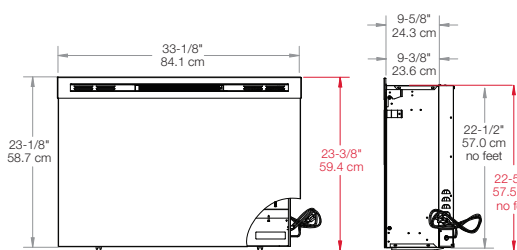

Multi-function Remote

Framing Dimensions

For enclosed applications:
Additional feet are provided to be used in enclosed applications.

120 Volts | 780 Watts | 2,661 BTU

Model #	Description	Lbs / Kg	UPC	Wty. ¹	Carton Dimensions (WxHxD)		Cube	
					Inches	cm	ft ³	m ³
DF3033ST	33" Self-trimming Electric Firebox - Logs	60.4 / 27.5	781052 054271	5 yr.	37-1/4 x 13 x 27-5/8	94.2 x 33.0 x 70.1	7.7	0.2