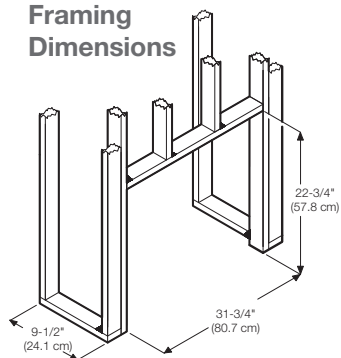

Multi-function Remote

Framing Dimensions

For enclosed applications:
Additional feet are provided to be used in enclosed applications.

120 Volts | 780 Watts | 2,661 BTU

Model #	Description	Lbs / Kg	UPC	Wty. ¹	Carton Dimensions (WxHxD)		Cube	
					Inches	cm	ft ³	m ³
DF3033ST	33" Self-trimming Electric Firebox - Logs	60.4 / 27.5	781052 054271	5 yr.	37-1/4 x 13 x 27-5/8	94.2 x 33.0 x 70.1	7.7	0.2