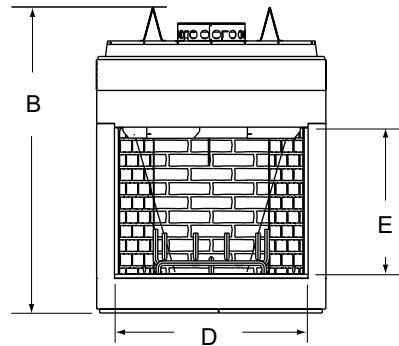

Grand Vista Doors

Contour Screen Doors

BILTMORE SERIES SPECIFICATIONS

MODEL	WIDTH (A)		HEIGHT (B)		DEPTH (C)		VIEWING AREA (D x E)	RADIANT OR CIRCULATING
	ACTUAL	FRAMING	ACTUAL	FRAMING	ACTUAL	FRAMING		
Biltmore 36	44-1/2" (1130mm)	45-1/2" (1156mm)	59-1/4" (1505mm)	59-3/4" (1518mm)	27-1/2" (699mm)	28-1/2" (724mm)	36" x 28-1/2" (914mm x 724mm)	Radiant
Biltmore 42	50-1/2" (1283mm)	51-1/2" (1308mm)	59-1/4" (1505mm)	59-3/4" (1518mm)	27-1/2" (699mm)	28-1/2" (724mm)	42" x 28-1/2" (1067mm x 724mm)	Radiant
Biltmore 50 ¹	60-5/8" (1540mm)	61-5/8" (1565mm)	70-1/2" (1791mm)	71" (1803mm)	29-1/2" (749mm)	30-1/2" (775mm)	50" x 33" (1270mm x 838mm)	Radiant

Top View

Front View

Side View