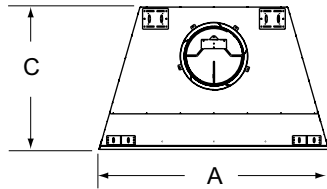

¹ 50" size not available in Canada

Interiors

Traditional

Herringbone

Finishes

Black

Doors

Bi-Fold Doors

Grand Vista Doors

Contour Screen Doors

BILTMORE SERIES SPECIFICATIONS

MODEL	WIDTH (A)		HEIGHT (B)		DEPTH (C)		VIEWING AREA (D x E)	RADIANT OR CIRCULATING
	ACTUAL	FRAMING	ACTUAL	FRAMING	ACTUAL	FRAMING		
Biltmore 36	44-1/2" (1130mm)	45-1/2" (1156mm)	59-1/4" (1505mm)	59-3/4" (1518mm)	27-1/2" (699mm)	28-1/2" (724mm)	36" x 28-1/2" (914mm x 724mm)	Radiant
Biltmore 42	50-1/2" (1283mm)	51-1/2" (1308mm)	59-1/4" (1505mm)	59-3/4" (1518mm)	27-1/2" (699mm)	28-1/2" (724mm)	42" x 28-1/2" (1067mm x 724mm)	Radiant
Biltmore 50 ¹	60-5/8" (1540mm)	61-5/8" (1565mm)	70-1/2" (1791mm)	71" (1803mm)	29-1/2" (749mm)	30-1/2" (775mm)	50" x 33" (1270mm x 838mm)	Radiant

Top View

Front View

Side View