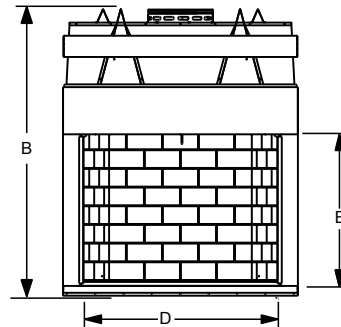

ASHLAND SPECIFICATIONS

MODEL	WIDTH		HEIGHT		DEPTH		VIEWING AREA	RADIANT OR CIRCULATING
	ACTUAL	FRAMING	ACTUAL	FRAMING	ACTUAL	FRAMING		
ASH36	46-7/8" (1191mm)	47-7/8" (1194mm)	74-1/8" (1883mm)	74-1/2" (1892mm)	27-1/2" (699mm)	28-1/2" (724mm)	36" x 38" (914mm x 965mm)	Radiant
ASH42	52-7/8" (1343mm)	53-7/8" (1368mm)	74-1/8" (1883mm)	74-1/2" (1892mm)	27-1/2" (699mm)	28-1/2" (724mm)	42" x 38" (1067mm x 965mm)	Radiant
ASH50	60-7/8" (1524mm)	61-7/8" (1549mm)	74-1/8" (1883mm)	74-1/2" (1892mm)	27-1/2" (699mm)	28-1/2" (724mm)	50" x 38" (1270mm x 965mm)	Radiant

Top View

Front View

Side View

42" Side View