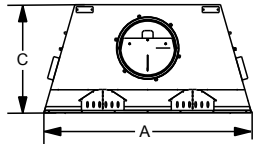

ASHLAND SPECIFICATIONS

MODEL	WIDTH		HEIGHT		DEPTH		VIEWING AREA	RADIANT OR CIRCULATING
	ACTUAL	FRAMING	ACTUAL	FRAMING	ACTUAL	FRAMING		
ASH36	46-7/8" (1191mm)	47-7/8" (1194mm)	74-1/8" (1883mm)	74-1/2" (1892mm)	27-1/2" (699mm)	28-1/2" (724mm)	36" x 38" (914mm x 965mm)	Radiant
ASH42	52-7/8" (1343mm)	53-7/8" (1368mm)	74-1/8" (1883mm)	74-1/2" (1892mm)	27-1/2" (699mm)	28-1/2" (724mm)	42" x 38" (1067mm x 965mm)	Radiant
ASH50	60-7/8" (1524mm)	61-7/8" (1549mm)	74-1/8" (1883mm)	74-1/2" (1892mm)	27-1/2" (699mm)	28-1/2" (724mm)	50" x 38" (1270mm x 965mm)	Radiant

Top View

Front View

Side View

42" Side View