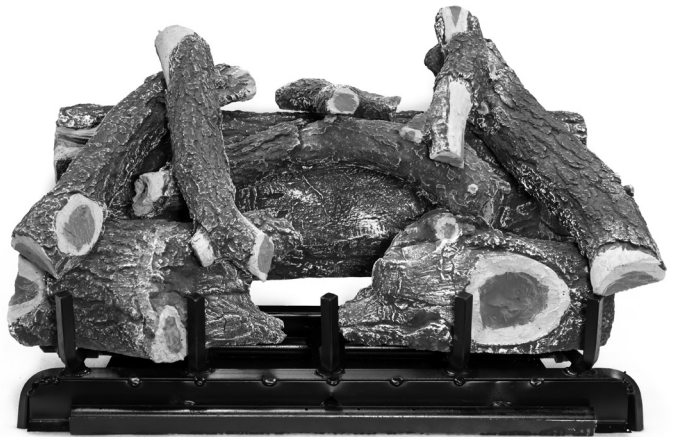

AZ WEATHERED OAK CHARRED 18" LOG PLACEMENT GUIDE

GrandCanyonGasLogs.com

Phone: (602) 344-4217 • elliott@grandcanyongaslogs.com • 3435 E. Atlanta Ave. Phoenix, AZ 85040

AZ WEATHERED OAK CHARRED 24" LOG PLACEMENT GUIDE