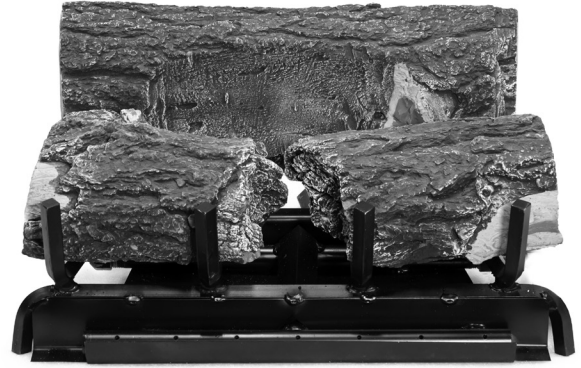

AZ WEATHERED OAK CHARRED 18" LOG PLACEMENT GUIDE

GrandCanyonGasLogs.com

Phone: (602) 344-4217 • elliott@grandcanyongaslogs.com • 3435 E. Atlanta Ave. Phoenix, AZ 85040

AZ WEATHERED OAK CHARRED 24" LOG PLACEMENT GUIDE