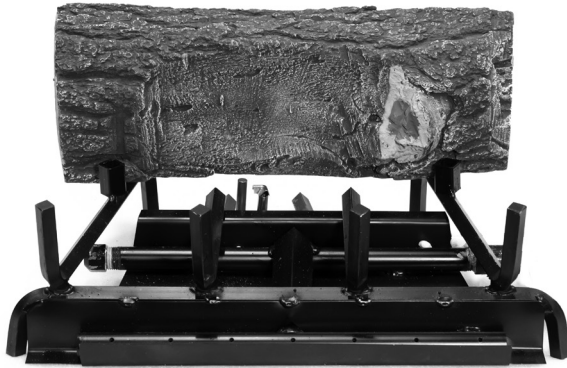

AZ WEATHERED OAK CHARRED 18" LOG PLACEMENT GUIDE

GrandCanyonGasLogs.com

Phone: (602) 344-4217 • elliott@grandcanyongaslogs.com • 3435 E. Atlanta Ave. Phoenix, AZ 85040

AZ WEATHERED OAK CHARRED 24" LOG PLACEMENT GUIDE

GrandCanyonGasLogs.com

Phone: (602) 344-4217 • elliott@grandcanyongaslogs.com • 3435 E. Atlanta Ave. Phoenix, AZ 85040

AZ WEATHERED OAK CHARRED 30" LOG PLACEMENT GUIDE

GrandCanyonGasLogs.com

Phone: (602) 344-4217 • elliott@grandcanyongaslogs.com • 3435 E. Atlanta Ave. Phoenix, AZ 85040