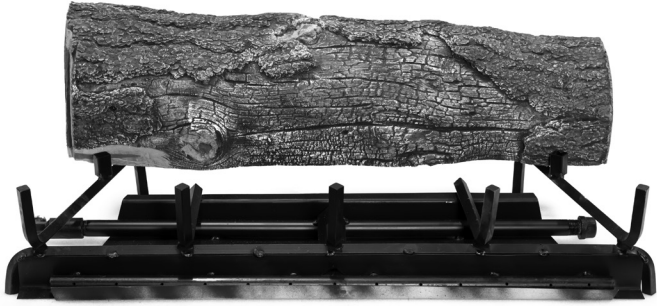

GrandCanyonGasLogs.com

Phone: (602) 344-4217 • elliott@grandcanyongaslogs.com • 3435 E. Atlanta Ave. Phoenix, AZ 85040