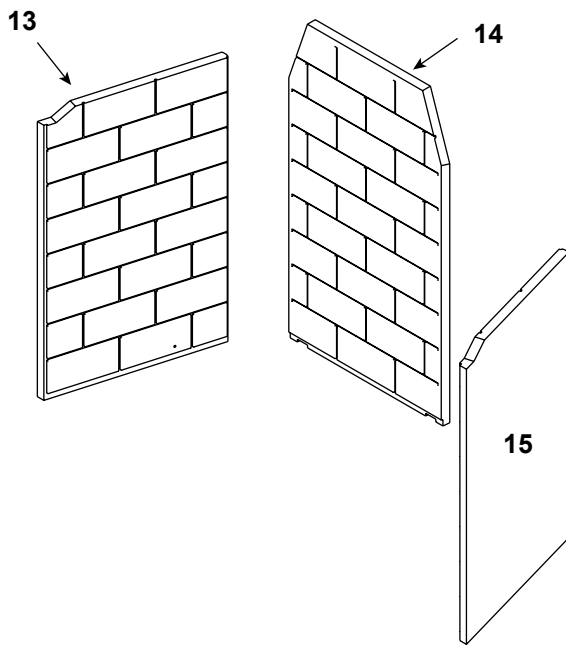

IMPORTANT: THIS IS DATED INFORMATION. Parts must be ordered from a dealer or distributor. **Hearth and Home Technologies does not sell directly to consumers.** Provide model number and serial number when requesting service parts from your dealer or distributor.

ITEM	DESCRIPTION	COMMENTS	PART NUMBER
	Grate Retainer	Qty 2 req	4017-060
	Mortar	10 Lb Bucket	MMMORTR
	Outside Air Hood	Qty 2 req	SRV4059-051
	Strip Protector		SRV18320
	Owners Manual		4059-916
	Installation Manual		4059-915

Traditional Refractory Assembly