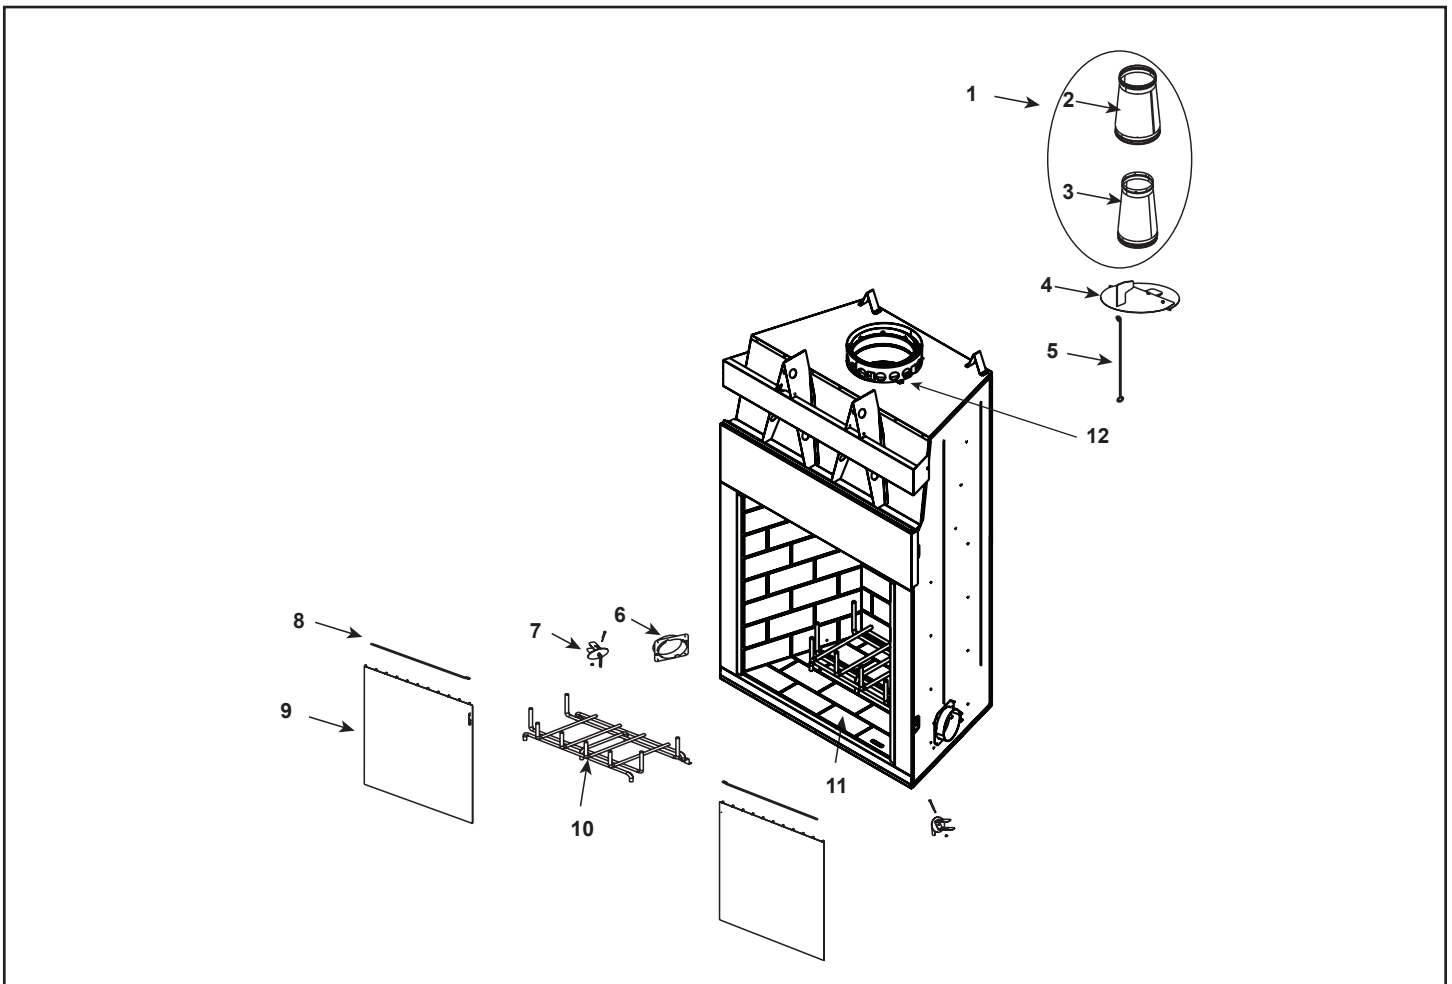

Service Parts

ASH42

Ashland 42" Woodburning Fireplace

Beginning Manufacturing Date: N/A
Ending Manufacturing Date: Active

IMPORTANT: THIS IS DATED INFORMATION. Parts must be ordered from a dealer or distributor. **Hearth and Home Technologies does not sell directly to consumers.** Provide model number and serial number when requesting service parts from your dealer or distributor.

ITEM	DESCRIPTION	COMMENTS	PART NUMBER
1	Transition Assembly		4059-044
2	Outer Transition Assembly		24377
3	Inner Transition Collar		4059-148
4	Damper Blade Assembly		4059-030
5	Damper Control		35159
6	Outside Air Collar Assembly	Qty 2 req	4059-037
7	OA Door	Qty 2 req	4059-049
8	Screen Rod	Qty 2 req	SRV4059-312
	Screen Rod Clips	Qty 2 req	4059-111
9	Firescreen Assembly	Qty 2 req	SRV4059-028
10	Grate Assembly		GR29
11	Hearth Refractory		SRV4059-891
12	Starter Collar		4059-137

Additional service parts on following page