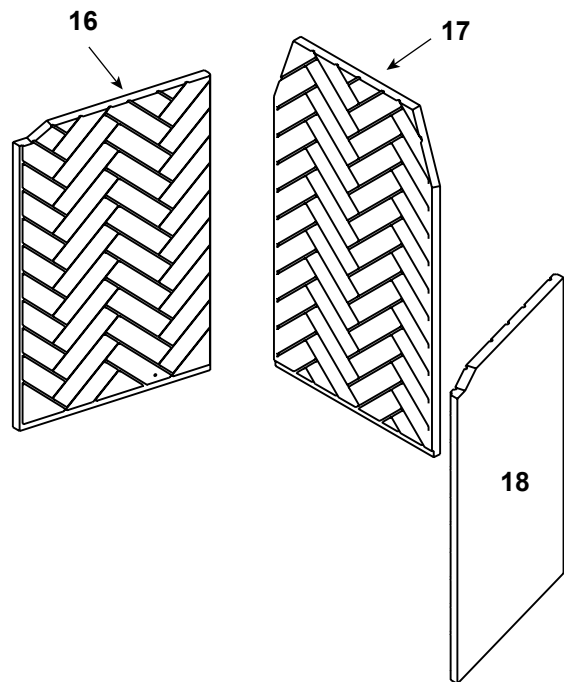

Herringbone Refractory Assembly

Traditional Refractory			AMMTB42
13	Left Panel		SRV4059-852
14	Back Panel		SRV4059-851
15	Right Panel		SRV4059-853
Herringbone Refractory			AMMHB42
16	Left Panel		SRV4059-856
17	Back Panel		SRV4059-855
18	Right Panel		SRV4059-857
	Refractory Fastener Pack Contains: 8 #6 X 1 1/2" Panhead screw, 3/32" Drill Bit, 8 Clips,		4059-668