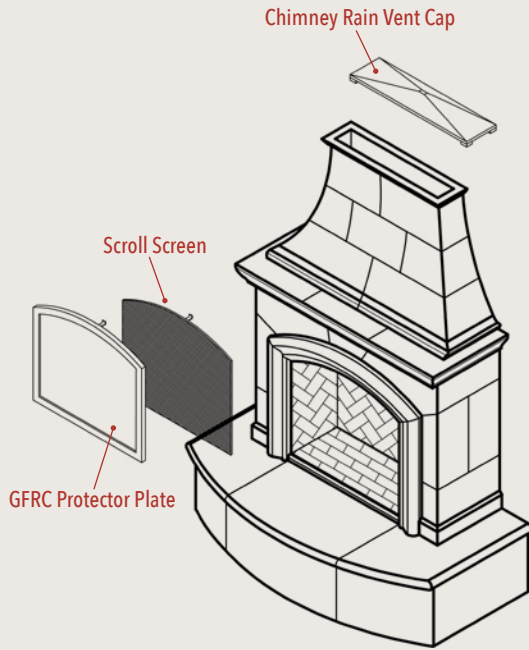

Fireplace Accessories

Complement your fireplace with optional accessories custom made for each fireplace model. From Chimney Rain Vent Caps to Mesh Screens featuring Wrought Iron Scroll accents as well as GFRG Protector Plates, each accessory is expertly crafted with the same attention to detail and care as our fireplaces.

GFRG Protector Plate

Model shown: **8210-CB**

Compatible with:

- Cordova
- Reduced Cordova
- Grand Cordova

GFRG Protector Plate

Model shown: **8205-CB**

Compatible with:

- Petite Cordova
- Grand Petite Cordova