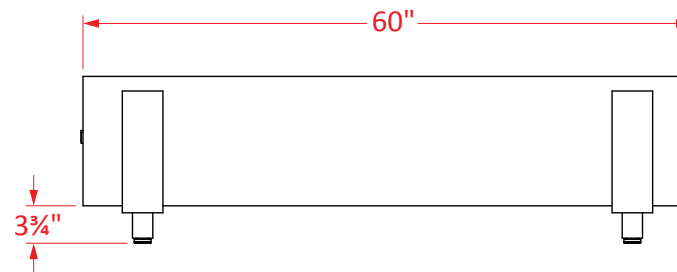

Iron Saddle Firetable

Model with Knob Valve: 580-xx-11-M7xC

Side

Front

AMERICAN
FYRE DESIGNS™
outdoor Products Collection

Iron Saddle Firetable

Dimensions:	60" w x 36" d x 17" h
Weight:	350 lbs
Knob Valve (M7) BTU's:	65,000 (NG) / 65,000 (LP)