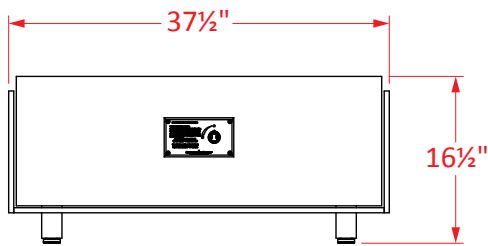

Iron Saddle Firetable

Model with Knob Valve: 580-xx-11-M7xC

Side

Front

AMERICAN
FYRE DESIGNS™
outdoor Products Collection

Iron Saddle Firetable

Dimensions:	60" w x 36" d x 17" h
Weight:	350 lbs
Knob Valve (M7) BTU's:	65,000 (NG) / 65,000 (LP)