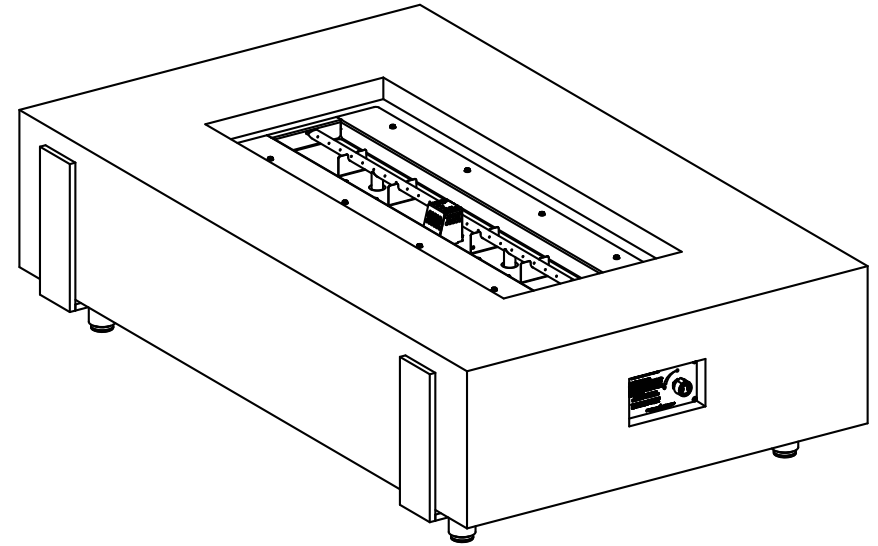

Iron Saddle Firetable

Model with Knob Valve: 580-xx-11-M7xC

Side

Front

AMERICAN
FYRE DESIGNS™
outdoor Products Collection

Iron Saddle Firetable

Dimensions:	60" w x 36" d x 17" h
Weight:	350 lbs
Knob Valve (M7) BTU's:	65,000 (NG) / 65,000 (LP)