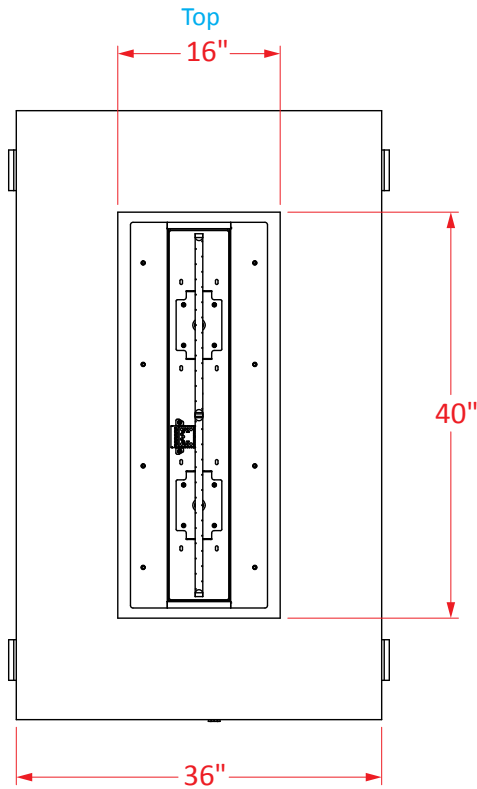

Iron Saddle Firetable

Model with Knob Valve: 580-xx-11-M7xC

Side

Front

AMERICAN
FYRE DESIGNS™
outdoor Products Collection

Iron Saddle Firetable

Dimensions:	60" w x 36" d x 17" h
Weight:	350 lbs
Knob Valve (M7) BTU's:	65,000 (NG) / 65,000 (LP)