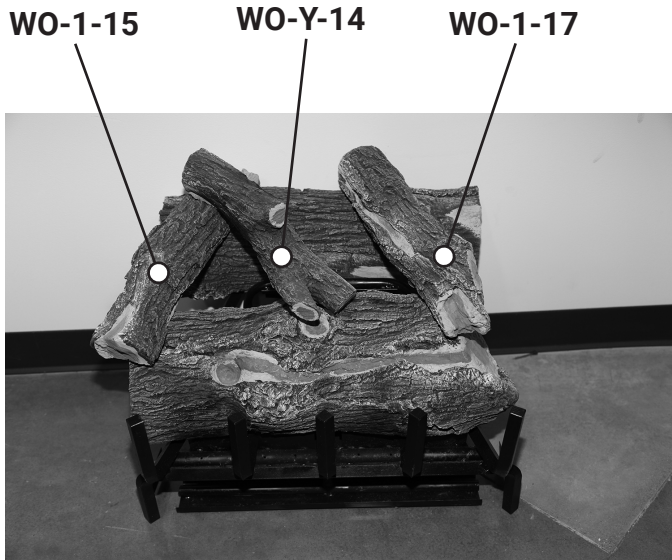

JUMBO/JUMBO SLIMLINE 24" LOG PLACEMENT GUIDE

GrandCanyonGasLogs.com

Phone: (602) 344-4217 • customerservice@grandcanyongaslogs.com • 3515 E. Atlanta Ave. Phoenix, AZ 85040

RPG BRANDS

RPG BRANDS FAMILY OF COMPANIES