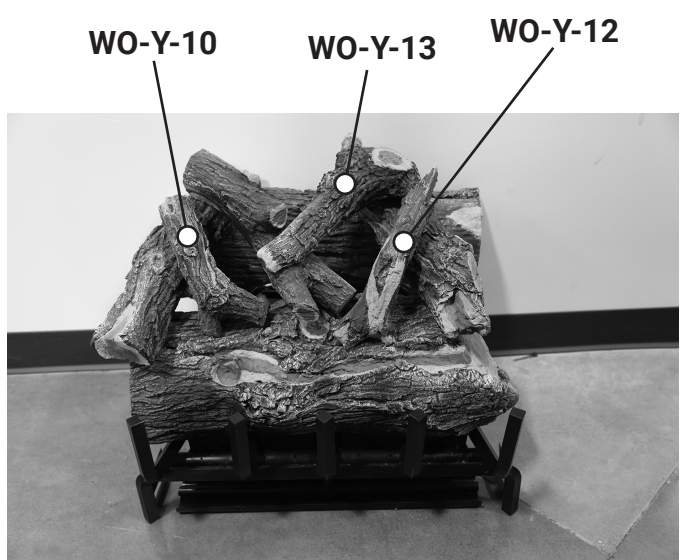

JUMBO/JUMBO SLIMLINE 24" LOG PLACEMENT GUIDE

GrandCanyonGasLogs.com

Phone: (602) 344-4217 • customerservice@grandcanyongaslogs.com • 3515 E. Atlanta Ave. Phoenix, AZ 85040

RPG BRANDS

RPG BRANDS FAMILY OF COMPANIES