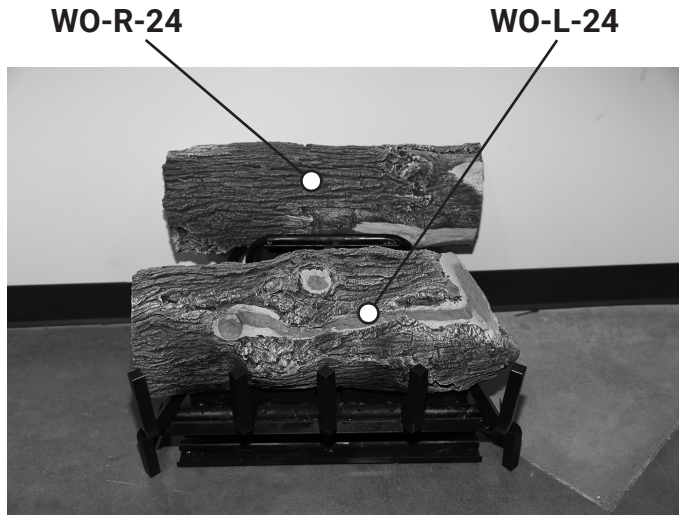

JUMBO/JUMBO SLIMLINE 24" LOG PLACEMENT GUIDE

GrandCanyonGasLogs.com

Phone: (602) 344-4217 • customerservice@grandcanyongaslogs.com • 3515 E. Atlanta Ave. Phoenix, AZ 85040

RPG BRANDS

RPG BRANDS FAMILY OF COMPANIES