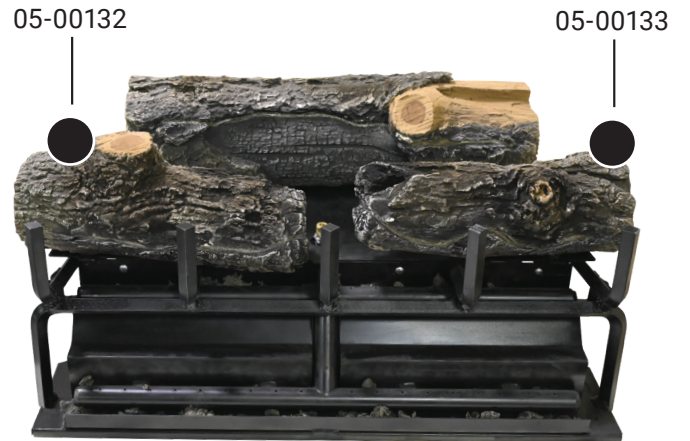

GLOWFIRE™ AWOC 24" LOG PLACEMENT GUIDE

GrandCanyonGasLogs.com

Phone: (602) 344-4217 • customerservice@grandcanyongaslogs.com • 3515 E. Atlanta Ave. Phoenix, AZ 85040

RPG BRANDS

RPG BRANDS FAMILY OF COMPANIES
MODERN FLAMES GRAND CANYON GAS LOGS WILDFIRE