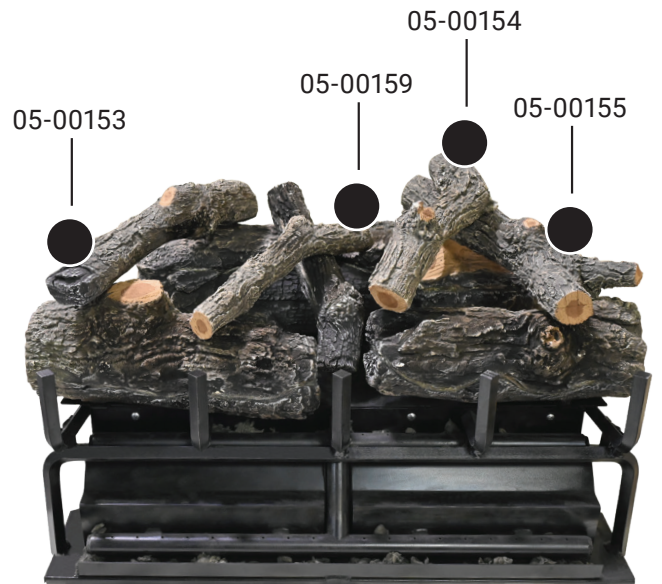

GLOWFIRE™ AWOC 24" LOG PLACEMENT GUIDE

GrandCanyonGasLogs.com

Phone: (602) 344-4217 • customerservice@grandcanyongaslogs.com • 3515 E. Atlanta Ave. Phoenix, AZ 85040

RPG BRANDS

RPG BRANDS FAMILY OF COMPANIES
MODERN FLAMES GRAND CANYON GAS LOGS WILDFIRE