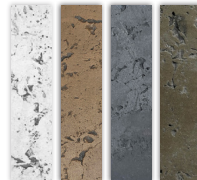

THE OUTDOOR PLUS

USA MANUFACTURER OF FIRE & WATER PRODUCTS

2024 Color Swatch Guide

GFR Concrete Color Options

GFR Smooth Color Options

Limestone
Vanilla
Brown
Chestnut
Chocolate
Ash
Natural Grey
Grey
Black

GFR Rustic Color Options

Rustic White
Rustic Coffee
Rustic Grey
Rustic Moss Stone

GFR Metallic Color Options

Metallic Pearl
Metallic Silver
Metallic Bronze
Metallic Copper
Metallic Slate

GFR Woodgrain Color Options

Woodgrain Ivory
Woodgrain Oak
Woodgrain Ebony

Powder Coat Color Options

Powder Coat Color Options

White
Soft White
Pewter
Mist
Grey
Java
Olive Green
Bronze Hammertone
Onyx Black (Matte)
Black (Gloss)

WHAT IS POWDER COAT?

Metal Collection

Stainless Steel
Raw Copper
Cor-Ten Steel
Hammered Copper

Special Powder Coat Color Options

Gold Vein
Sapphire Blue
Copper Vein
Silver Vein
White Vein

Have any questions or concerns about the finish and color options. Please contact us at **(909) 460-5579**