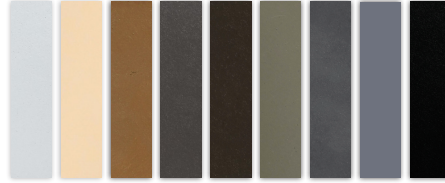

THE OUTDOOR PLUS

USA MANUFACTURER OF FIRE & WATER PRODUCTS

2024 Color Swatch Guide

GFR Concrete Color Options

GFR Smooth Color Options

Limestone
Vanilla
Brown
Chestnut
Chocolate
Ash
Natural Grey
Grey
Black

GFR Rustic Color Options

Rustic White
Rustic Coffee
Rustic Grey
Rustic Moss Stone

GFR Metallic Color Options

Metallic Pearl
Metallic Silver
Metallic Bronze
Metallic Copper
Metallic Slate

GFR Woodgrain Color Options

Woodgrain Ivory
Woodgrain Oak
Woodgrain Ebony

Powder Coat Color Options

Powder Coat Color Options

White
Soft White
Pewter
Mist
Grey
Java
Olive Green
Bronze Hammertone
Onyx Black (Matte)
Black (Gloss)

WHAT IS POWDER COAT?

Metal Collection

Stainless Steel
Raw Copper
Cor-Ten Steel
Hammered Copper

Special Powder Coat Color Options

Gold Vein
Sapphire Blue
Copper Vein
Silver Vein
White Vein

Have any questions or concerns about the finish and color options. Please contact us at **(909) 460-5579**