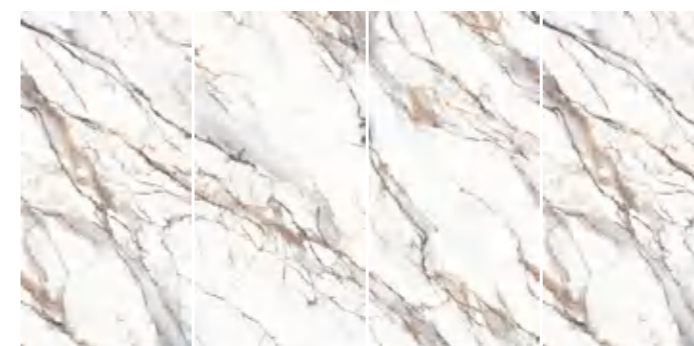

TOP PLATINUM

托普白金

灵感来源 DESCRIPTION

鎏金“石”光，我们一起鉴证。细腻的质感，自由变幻的纹理，岩板把与生俱来的天然气息和中世纪人类文明的色彩基调融入到现代家居生活中，让我们有幸感受延续至今无穷无尽的艺术美感。

Gilded "stone" light, we'll verify it together. With exquisite and free changing texture, the sintered stone integrates the inherent natural flavor and the color tone of medieval human civilization into modern home life, which makes us feel the artistic beauty.

规格 SIZE

1200X2600X6mm

柔哑面

47"X102"X1/4"

MATT

应用范围 APPLICATION

Face A

Face B

Face C

Face A

3 FACES HORIZONTAL MATCH