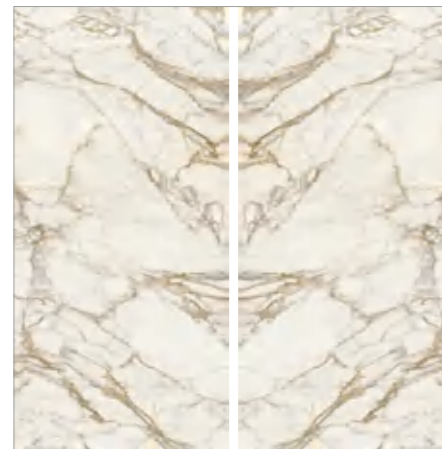

Arabescato

1200X2600X6MM MATT
1200X2600X6MM POLISHED