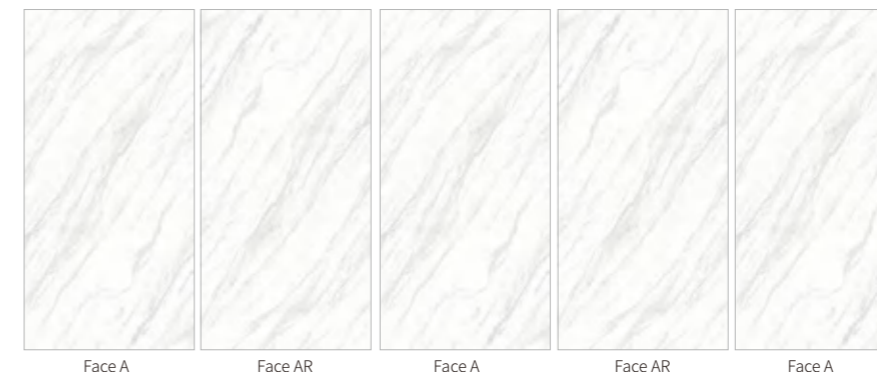

LAUREN WHITE

劳伦斯白

灵感来源 DESCRIPTION

不管相信与否, 你的空间就是能这样轻易的被它拉伸放大, 纵向与横向纹理的延展给你带来的惊喜是出乎预料的, 算不上极简但格调却别具一格。

Believe it or not, your space can be easily stretched and enlarged by this color. The surprise brought to you by the extension of vertical and horizontal texture is unexpected. It is not very simple, but the style is unique.

规格 SIZE

1200X2400X6mm   柔哑面/亮光面
47" X 94" X 1/4"   MATT/POLISHED

1200X2600X6mm   柔哑面/亮光面
47" X 102" X 1/4"   MATT/POLISHED

应用范围 APPLICATION

Face A

Face AR

Face A

Face AR

Face A