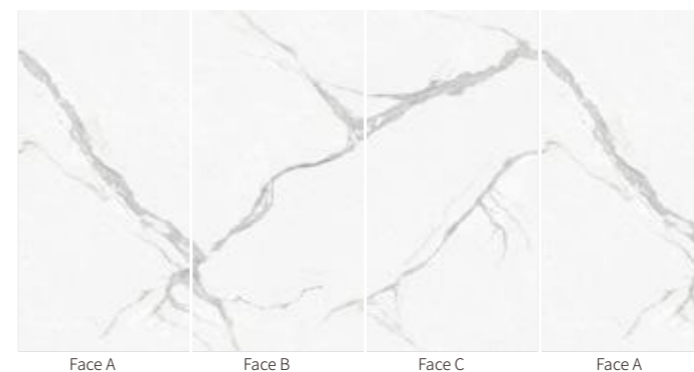

规格 SIZE

1200X2600X6mm

柔哑面/亮光面

47"X102"X1/4"

MATT/POLISHED

应用范围 APPLICATION

3 FACES HORIZONTAL MATCH

VERONA WHITE