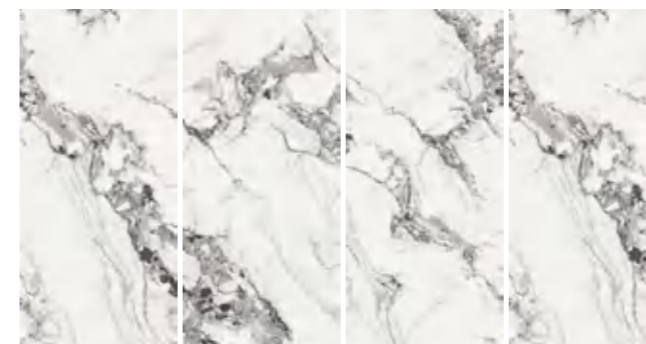

规格 SIZE

1200X2600X6mm

柔哑面

47"X102"X1/4"

MATT

应用范围 APPLICATION

Face A

Face B