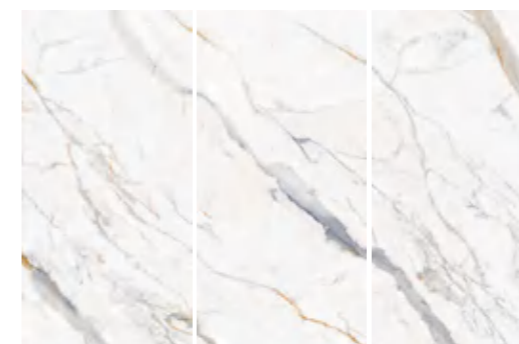

规格 SIZE

1200X2600X6mm

柔哑面

47"X102"X1/4"

MATT

应用范围 APPLICATION

Face A

Face B