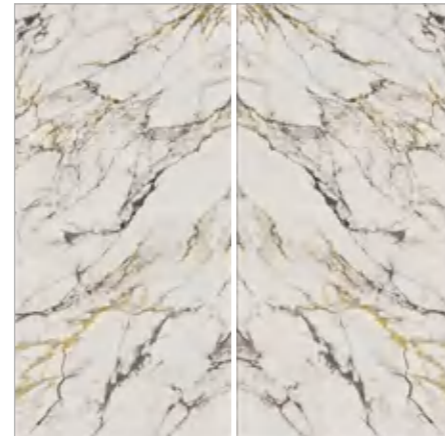

1200X2600X6MM MATT

奢石系列

LUXURY STONE SERIES

Luxury White

1600X3200X12MM MATT
1200X2600X6MM POLISHED

Golden White

1600X3200X12MM MATT
1200X2600X6MM POLISHED

Breccia O