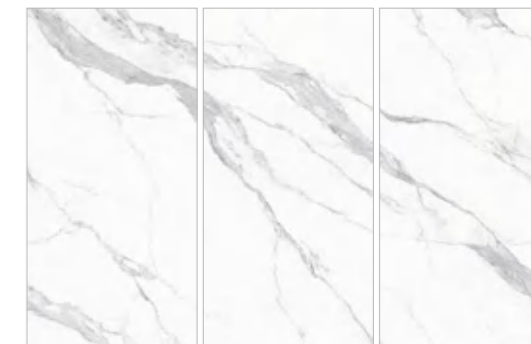

SINO CALACATTA

斯诺鱼肚白

灵感来源 DESCRIPTION

超大幅连纹图案, 让空间整体感更具恢宏效果, 单板或多板拼接都有其独特之处, 极简白和气质灰, 组合在一起便是灵感迸发碰撞的美, 像极了记忆深处那一抹浓淡相宜的刚刚好, 一切都发生的刚刚好。

The super large continuous pattern makes the overall sense of space more magnificent. Single board or multi board splicing has its own uniqueness. The combination of minimalist white and grey temperament is the beauty of inspiration and collision, which is very like the just right light in the depths of memory, and everything is just right.

规格 SIZE

1200X2600X6mm   亮光面
47"X102"X1/4"   POLISHED

1600X3200X12mm   柔哑面
63"X126"X1/2"   Matt

应用范围 APPLICATION