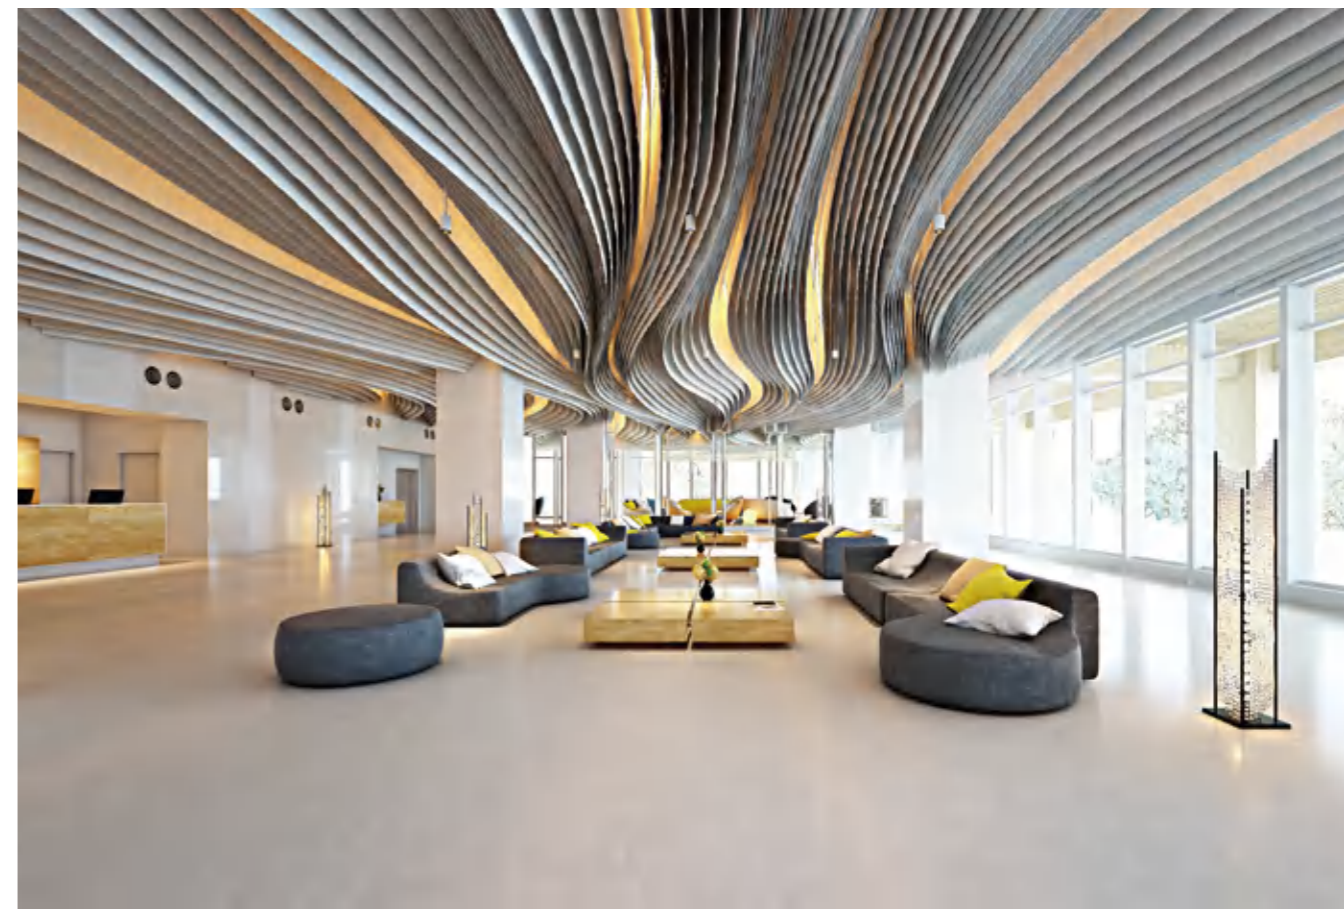

ROYAL BEIGE

国会米黄

灵感来源 DESCRIPTION

欧式的贵族王室风格一直被冠以奢华的美誉，国会米黄正是把优雅和高贵完美结合才体现出洒脱不凡的气质。纹理的特色仿佛大自然的造物，细腻流畅，柔和的色调以及温润的质感，都不展示着岩板的独特魅力。

European aristocratic royal style has always been known as luxury. Royal beige is the perfect combination of elegance and nobility to reflect the free and easy temperament. The texture features are like the creation of nature. All of the delicate, smooth and gentle veins could show the unique charm of the sintered stone

规格 SIZE

1200X2400X6mm	哑光面
47" X 94" X 1/4"	MATT

应用范围 APPLICATION