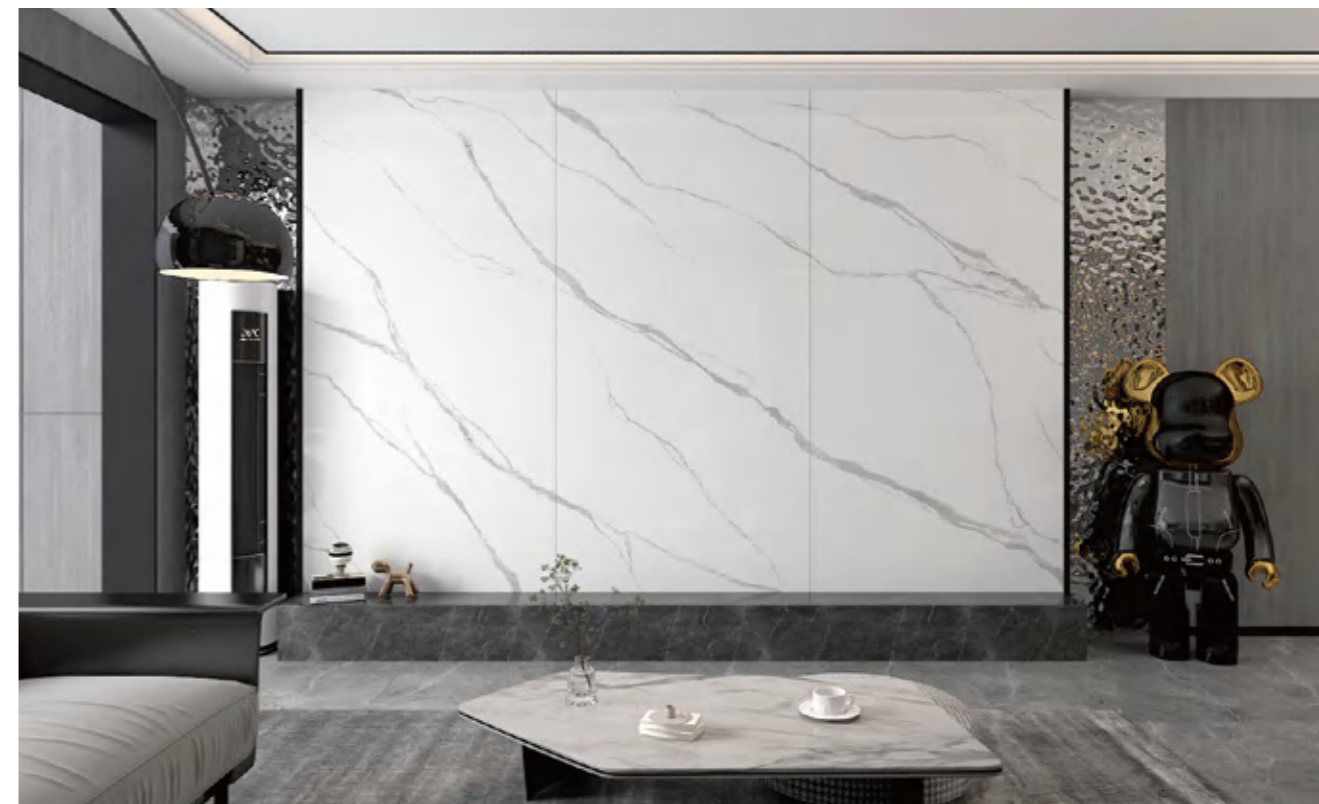

规格 SIZE

1200X2600X6mm

柔哑面

47"X102"X1/4"

MATT

应用范围 APPLICATION

3 FACES HORIZONTAL MATCH

VICTORIA