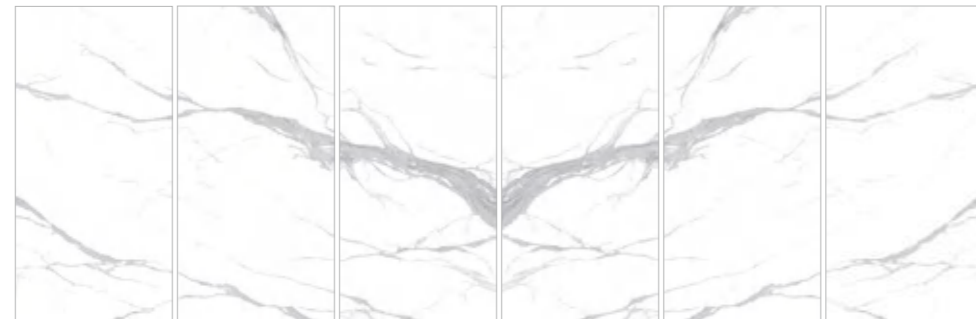

原石系列

MARBLE STONE SERIES

Face A

Face B

Face C

Face D

Face E

Face F