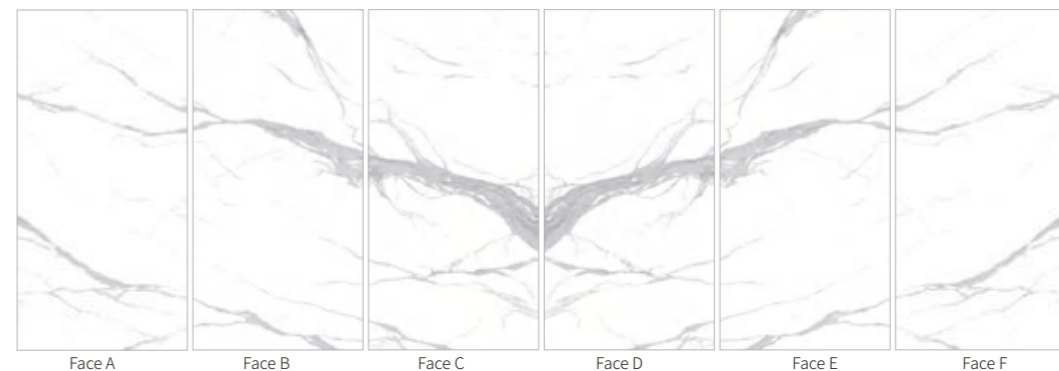

规格 SIZE

1200X2600X6mm

亮光面

47"X102"X1/4"

POLISHED

应用范围 APPLICATION

Face A

Face B