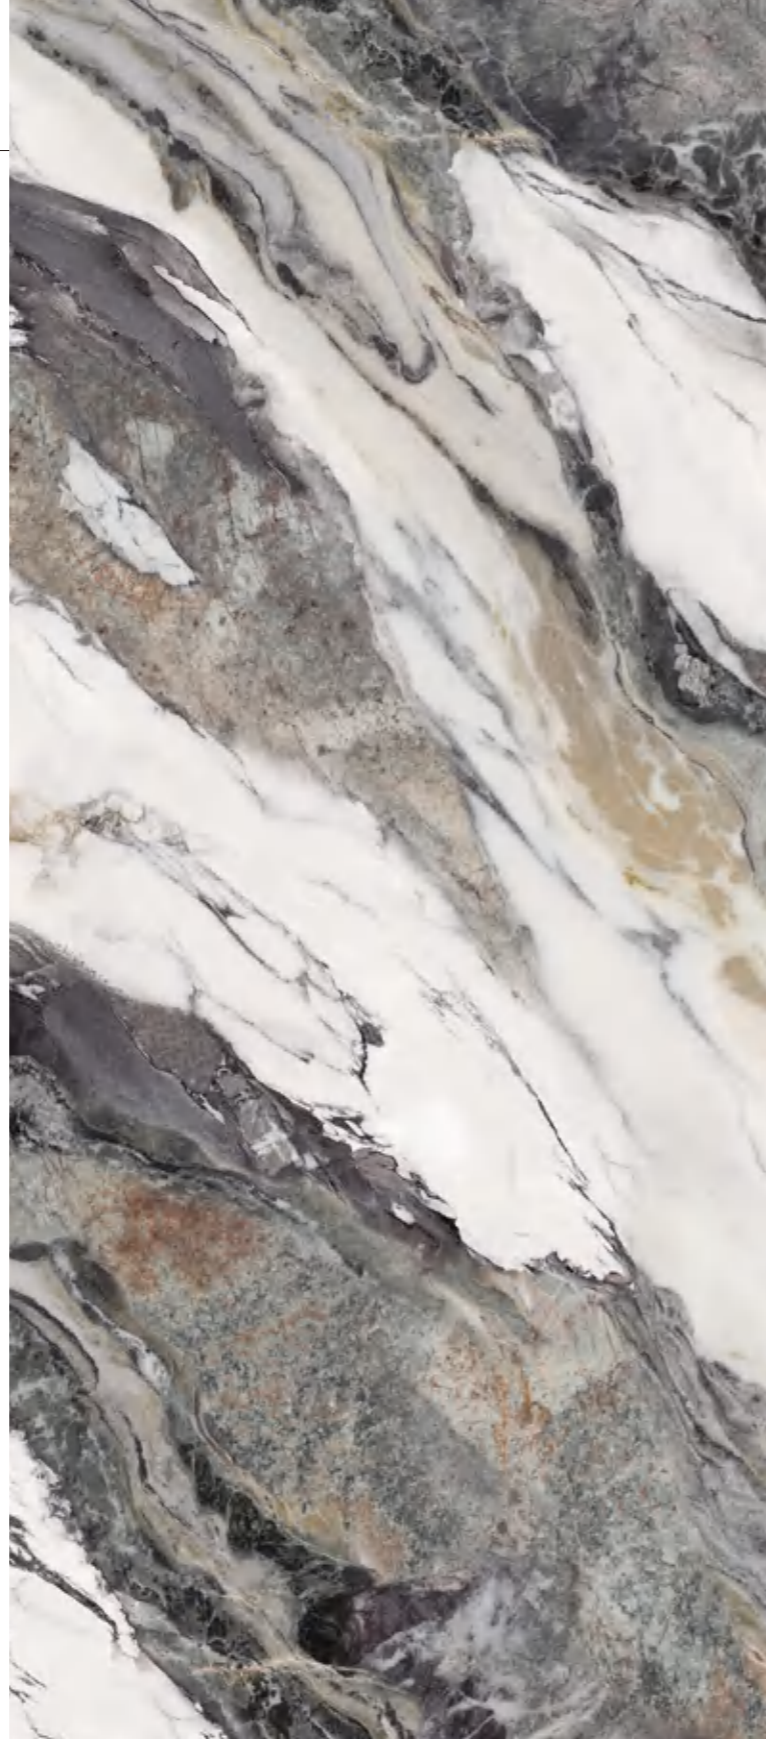

规格 SIZE

1200X2600X6mm

柔哑面

47"X102"X1/4"

MATT

应用范围 APPLICATION

Face A

Face B