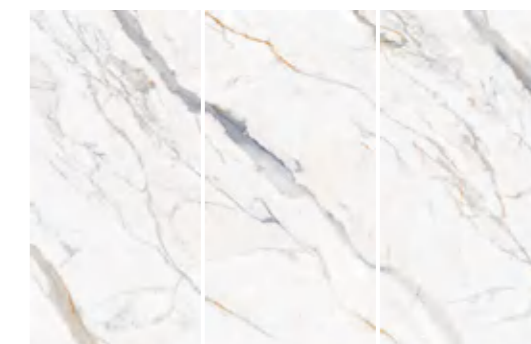

Face C

Face B

Face A

3 FACES HORIZONTAL MATCH