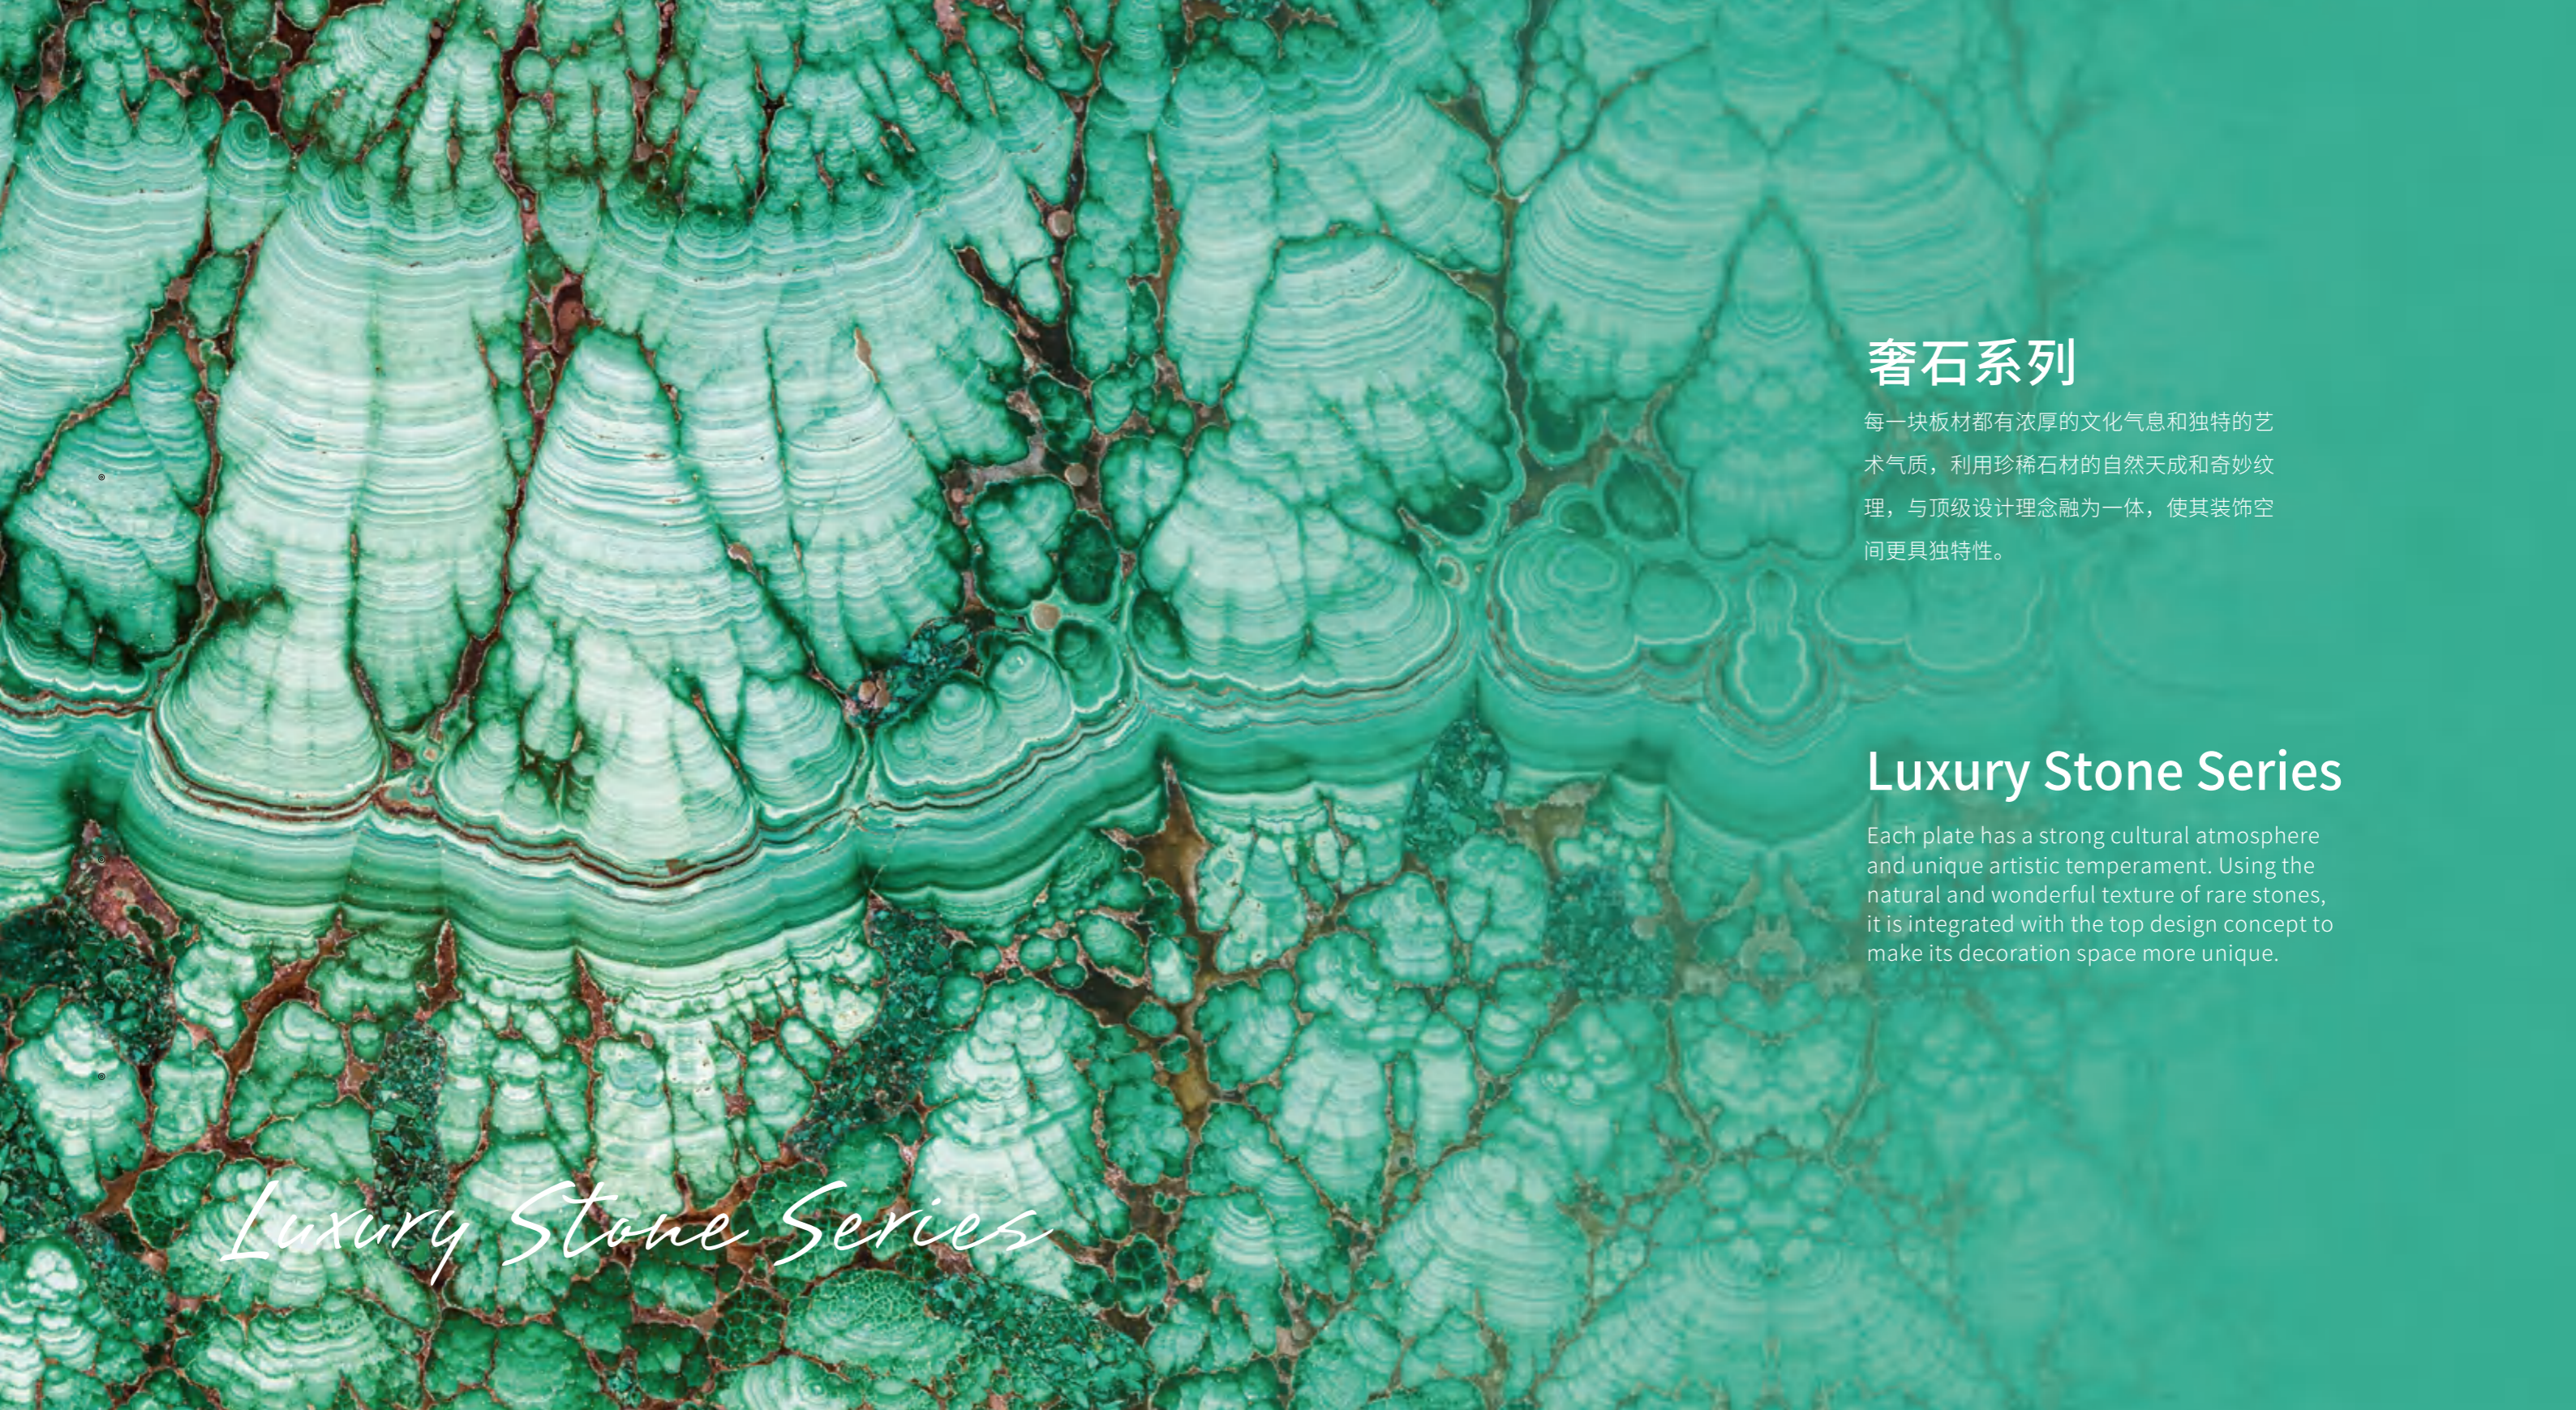

Face D   Face E   Face F   Face D   Face E   Face F

奢石系列

每一块板材都有浓厚的文化气息和独特的艺术气质，利用珍稀石材的自然天成和奇妙纹理，与顶级设计理念融为一体，使其装饰空间更具独特性。

Luxury Stone Series

Each plate has a strong cultural atmosphere and unique artistic temperament. Using the natural and wonderful texture of rare stones, it is integrated with the top design concept to make its decoration space more unique.

Luxury Stone Series