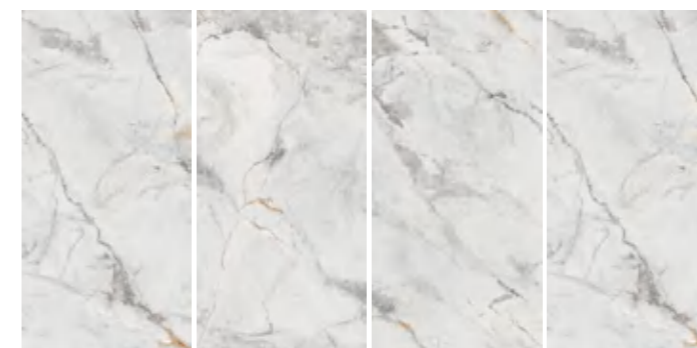

INK PAINTING

江南水墨

灵感来源 DESCRIPTION

一幅写意的江南水墨,如舞者轻盈飘逸,简约而有张力的线条,让空间丰富更具层次,淡雅素净温婉可人。自然的连纹处理给空间的延展性带来更多可能,不管应用在墙面、地面或者台面都是那样的恰如其分。

A freehand brushwork ink painting, like as the light and elegant lines of dancers, makes the space more hierarchical, elegant, and gentle. The natural continuous grain treatment which brings more possibilities to the ductility of space, no matter applied to the wall, ground or countertop.

规格 SIZE

1200X2600X6mm
47"X102"X1/4"

柔哑面
MATT

应用范围 APPLICATION

Face A   Face B   Face C   Face A