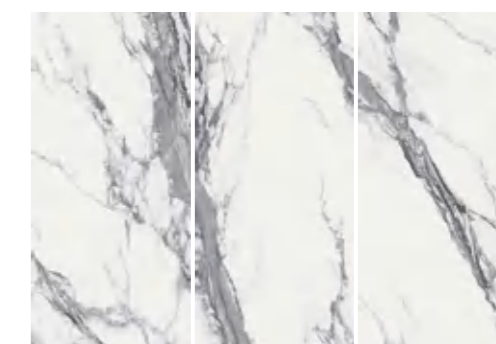

规格 SIZE

1200X2600X6mm

47"X102"X1/4"

亮光面

POLISHED

应用范围 APPLICATION

Face A Face B Face C Face A

Face C Face B Face A