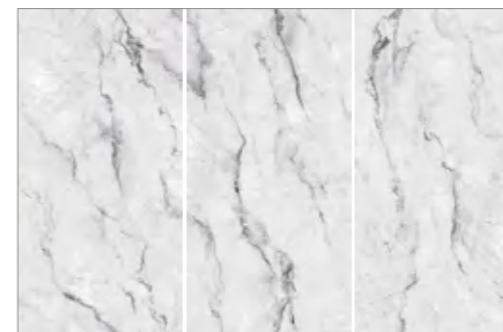

Emerald Ice
1200X2600X6MM MATT