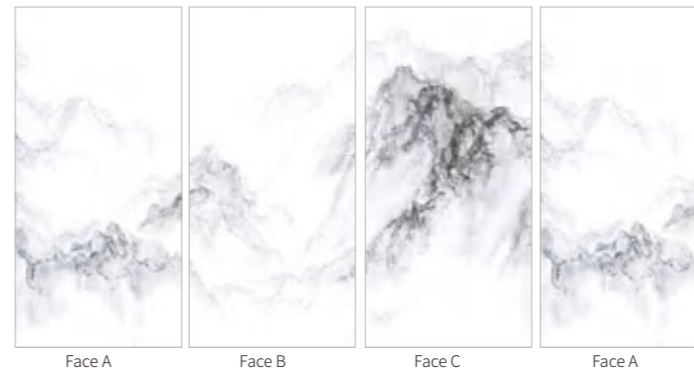

SUMMIT

玉龙雪山

灵感来源 DESCRIPTION

形如其名,灵感源自于玉龙雪山,连绵雪峰蜿蜒不绝,山腰云雾,宛若“巨龙”腾空飞舞,形神若隐若现,足不出户便能一览河山。不管是连纹拼接还是单板上墙可以展示出不同的空间韵味。

Its shape is like its name. It is inspired by Yulong Snow Mountain, with continuous snow peaks and clouds on the hillside. It is like a "giant dragon" flying in the air. Its shape and spirit are looming. You can see rivers and mountains without leaving home. Whether it's continuous stitching or veneer wall, it can show different spatial charm.

规格 SIZE

1200X2600X6mm
47" X102" X1/4"

亮光面
POLISHED

应用范围 APPLICATION