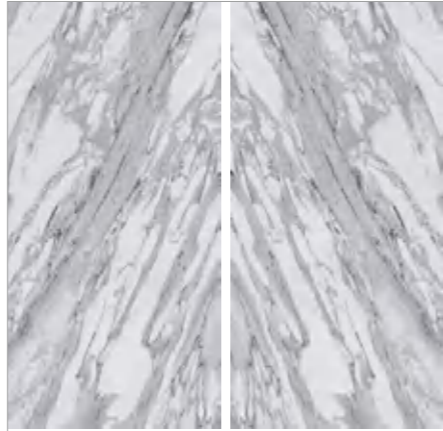

Carrara

1200X2600X6MM MATT