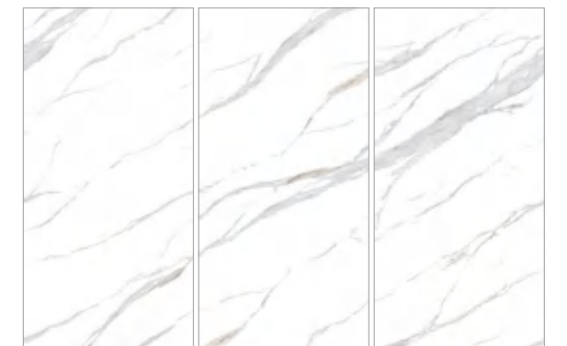

规格 SIZE

1200X2600X6mm

柔哑面

47" X 102" X 1/4"

MATT

应用范围 APPLICATION

Face A Face B Face C Face D

Face C Face B Face A