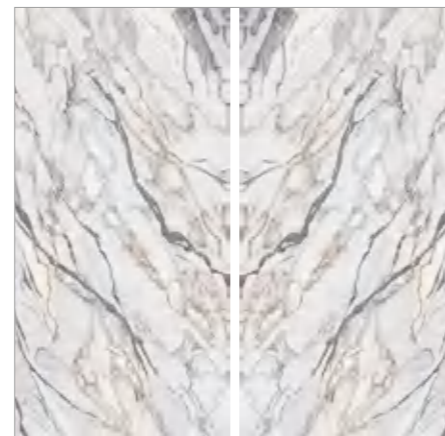

1200X2600X6MM MATT

Breccia N

1600X3200X6MM POLISHED

Arabescato

1200X2600X6MM MATT
1200X2600X6MM POLISHED

Arabesque

1600X3200X6MM POLISHED/MATT
1600X3200X12MM MATT

Seattle