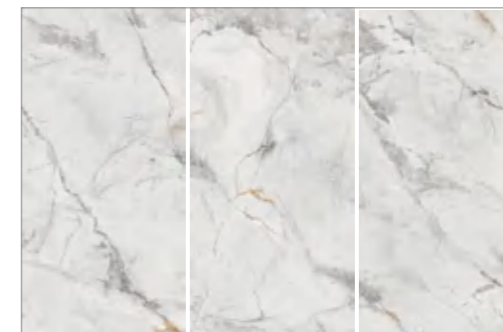

Persian Grey
1200X2400X6MM POLISHED

BULGARIAN LIGHT GREY
1200X2400X6MM POLISHED/MATT

KUNLUN BLACK
1600X3200X12MM MATT

Tangula Black
1600X3200X12MM DIGITAL GLAZING

Emerald Ice
1200X2600X6MM MATT

Ink Painting
1200X2600X6MM MATT