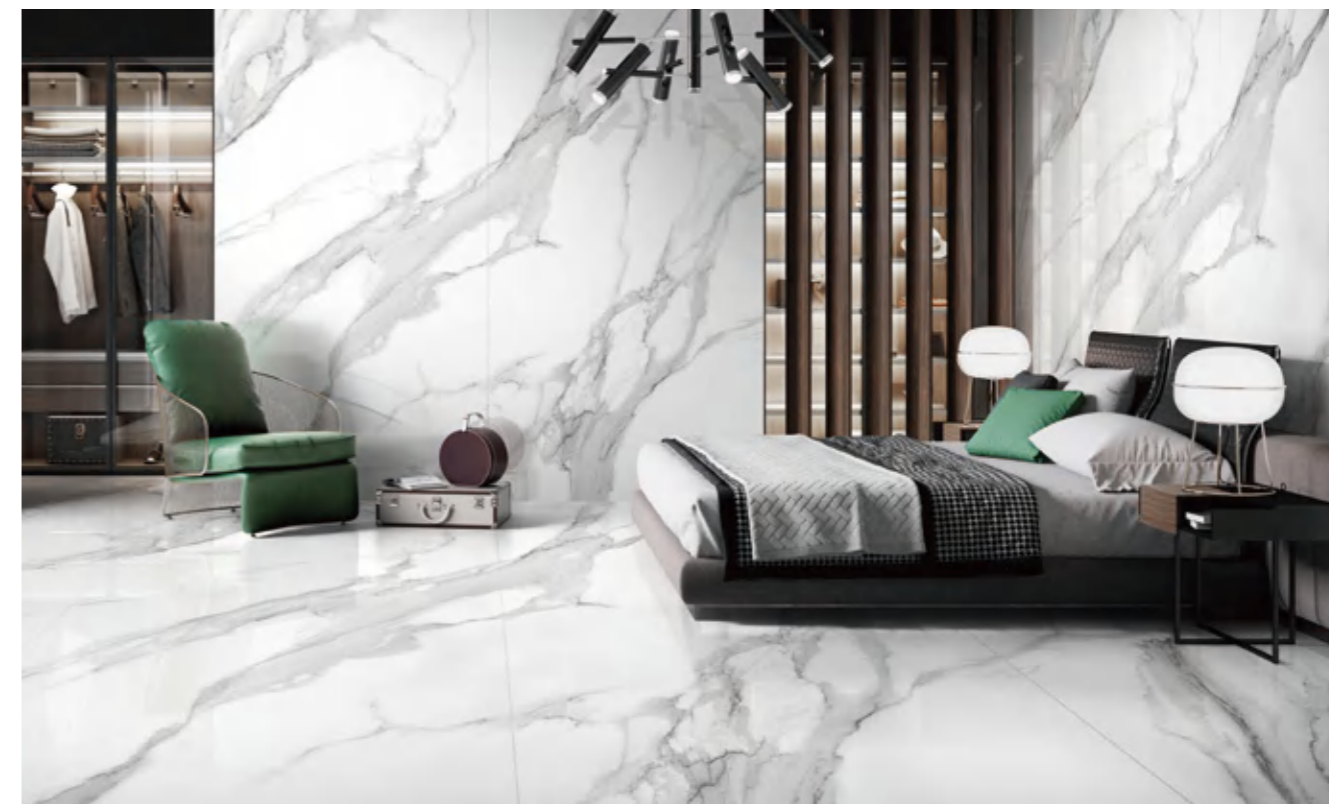

规格 SIZE

1200X2600X6mm

柔哑面

47"X102"X1/4"

MATT

应用范围 APPLICATION

Face A

Face B