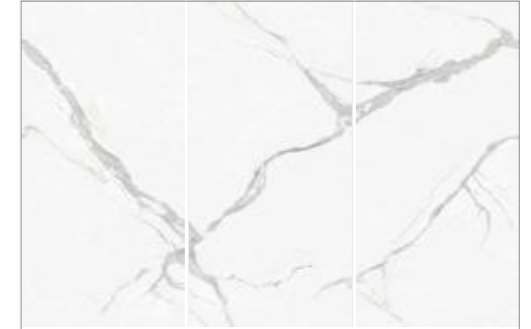

Athena White

1200X2600X6MM MATT