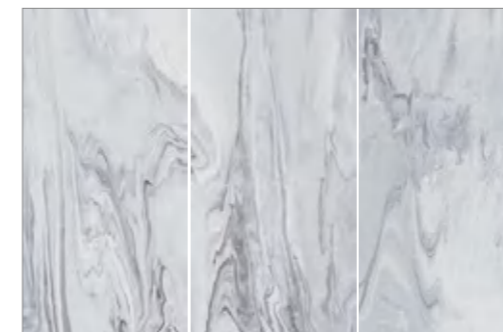

Nile Grey
1200X2400X6MM POLISHED / 1200X2600X6MM POLISHED