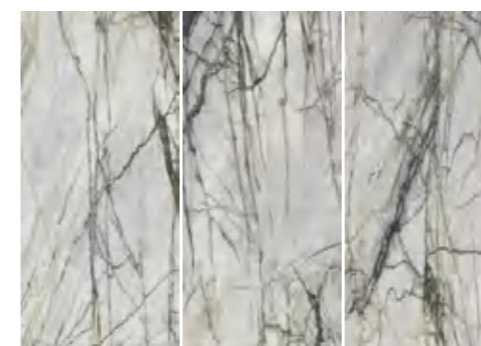

规格 SIZE

1200X2600X6mm

亮光面

47"X102"X1/4"

POLISHED

应用范围 APPLICATION

Face A Face B Face C

Face C Face B Face A