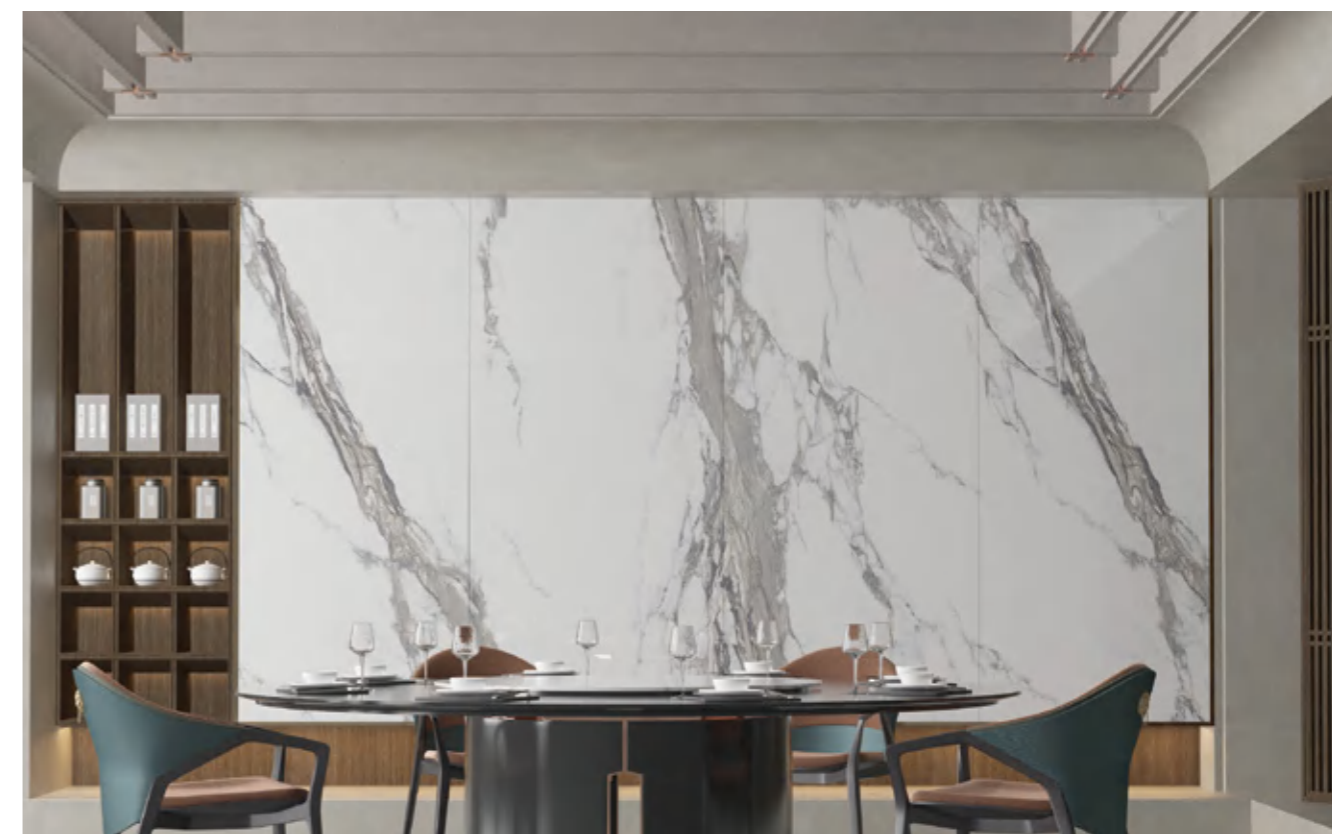

规格 SIZE

1200X2600X6mm

47"X102"X1/4"

亮光面

POLISHED

应用范围 APPLICATION

Face A Face B Face C Face A

Face C Face B Face A