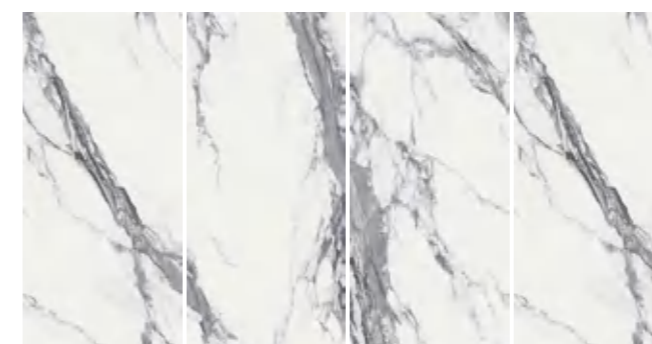

规格 SIZE

1200X2600X6mm

47"X102"X1/4"

亮光面

POLISHED

应用范围 APPLICATION

Face A Face B Face C Face A

Face C Face B Face A