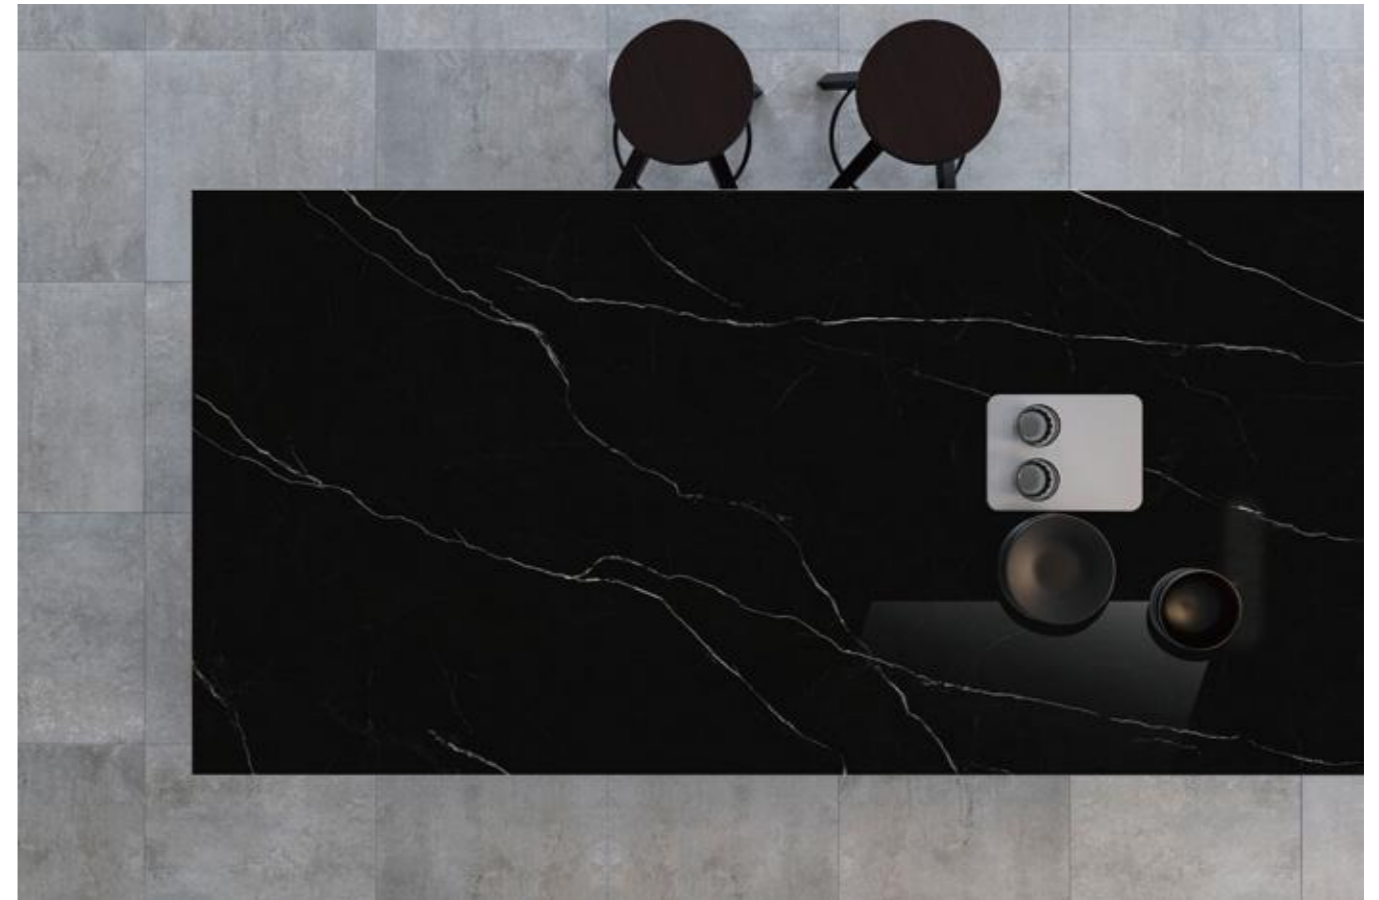

规格 SIZE

1600X3200X12mm

数码釉

63”X126”X1/2”

DIGITAL GLAZING

应用范围 APPLICATION

ICELAND

冰岛岩