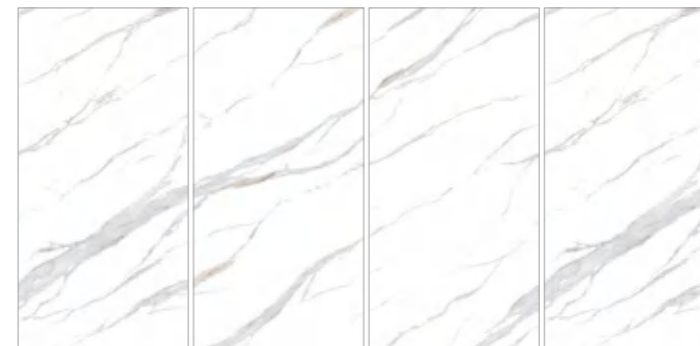

CORDILLERA

科迪勒拉金

灵感来源 DESCRIPTION

设计灵感源自于湖面溅起的一朵浪花,天边升起的一轮明月,花丛中灿烂的一张笑脸,整个板面张力十足的线条自然流畅但偏偏那一抹偶尔跳跃的金色,让整个感觉更加活泼生动,让空间变得亲切而不失品质,大气又不失调皮。

The design inspiration comes from a spray on the lake, a bright moon rising in the sky, flowers show smiling face, and the lines with full tension on the whole board are natural and smooth, but the occasional jump of gold makes the whole feeling more lively and vivid, making the space intimate without losing quality and naughty.

规格 SIZE

1200X2600X6mm

柔哑面

47" X 102" X 1/4"

MATT

应用范围 APPLICATION

Face A   Face B   Face C   Face D