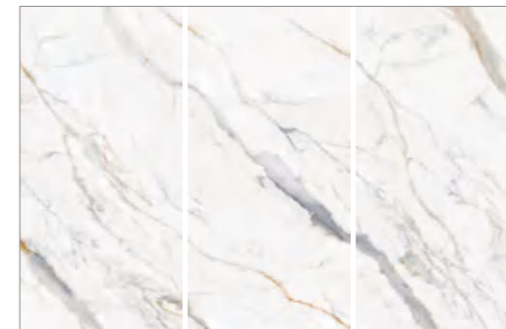

Tortona White

1200X2600X6MM POLISHED