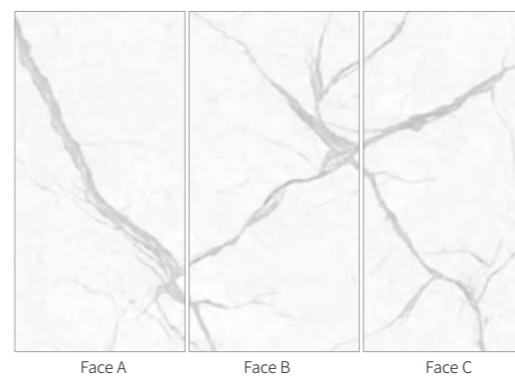

规格 SIZE

1200X2600X6mm

47"X102"X1/4"

柔哑面

MATT

应用范围 APPLICATION

3 FACES HORIZONTAL MATCH

RAYA