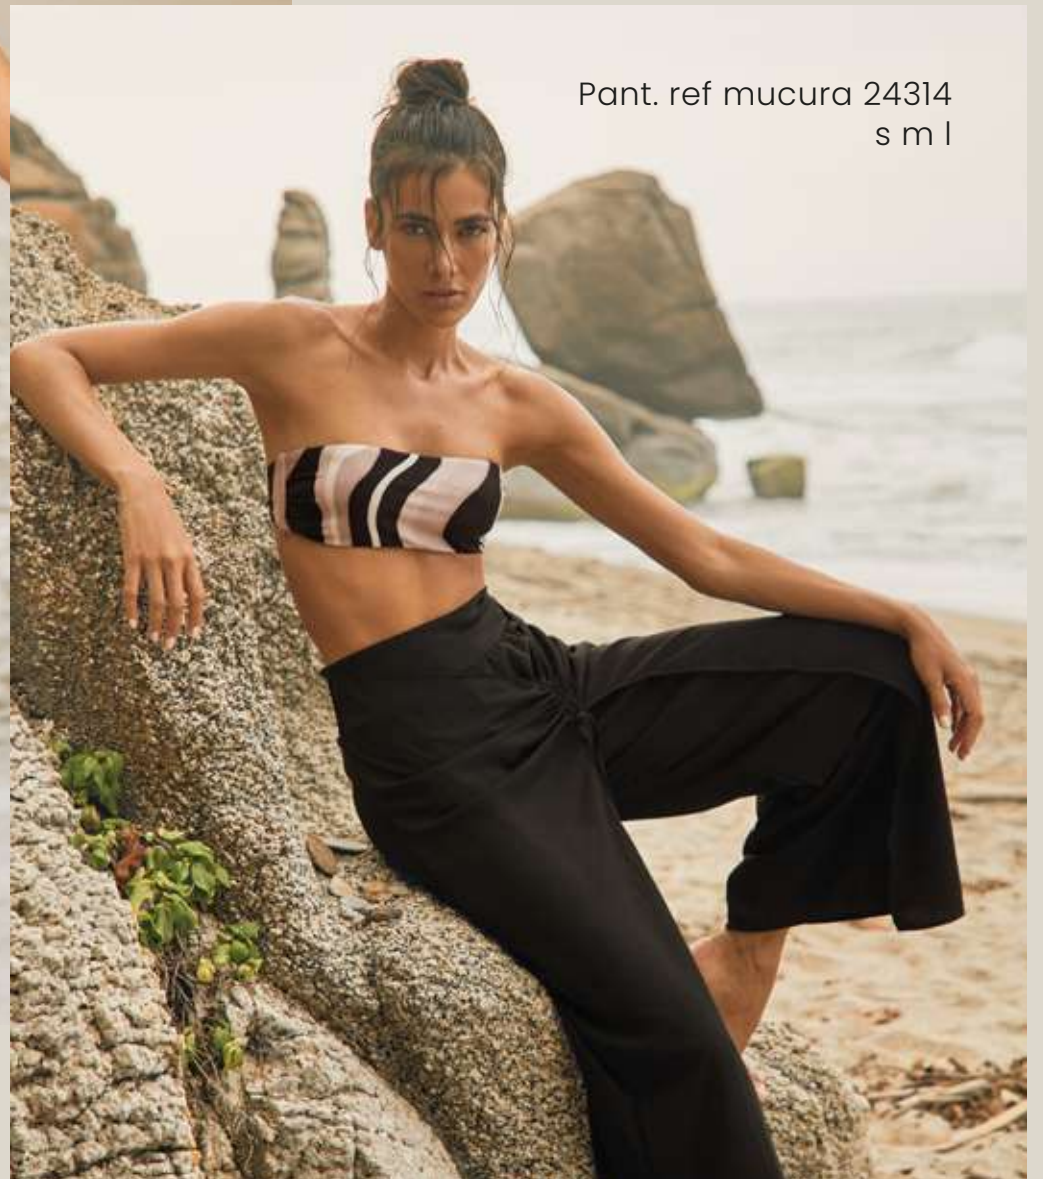

Pant. ref mucura 24314
s m l