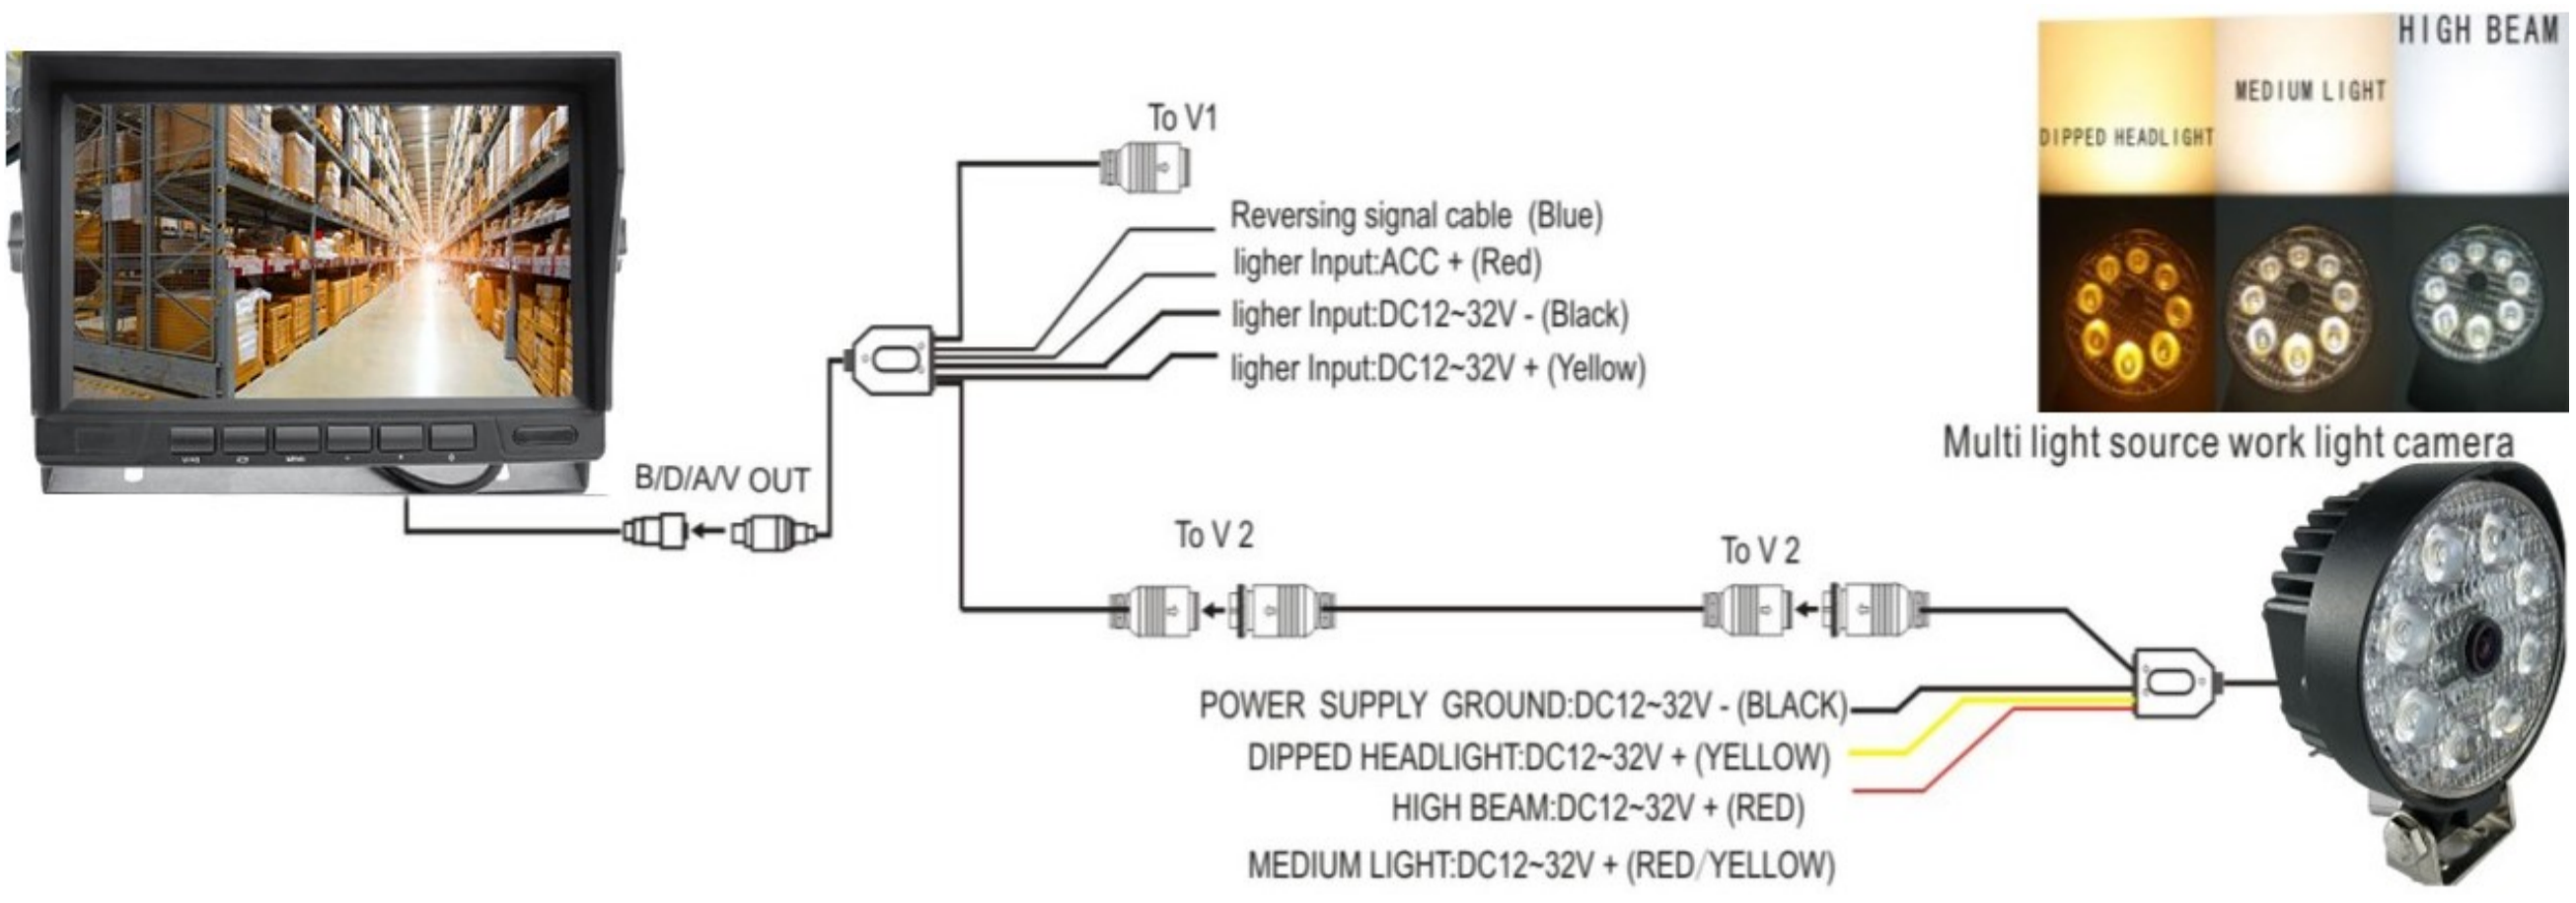

## PRODUCT OVERVIEW

- 1080P Flood Light Cameras
- 2.8MM Lens, 115 Degrees
- 8PCS Led Lights, Power Full Lights at night.
- Metal Camera shell & IP69K Waterproof
- 7 inch LCD
- Commercial grade heavy duty cable

## SPECIFICATION

Sensor	1/2.9" CMOS
TV System	PAL/NTSC
Resolution	1080P
Lens	2.8MM
Led lights	8PCS
IR Distance	40-50MTS
Synchronization	Internal
S/N Ratio	More than 50dB
Auto Gain Control	Auto
Electronic Shutter	Auto
Noise Reduction	3D
Built-in Audio	Optional
BLC	Auto
Synchronization	Internal
ICR	Auto
Power Supply	DC12V±10%
WaterProof	IP69K
Net Weight	1KG
Operating Condition	-30° C ~ +70 ° C

**ADJUSTABLE VERTICAL  
ANGLE OF 180°**

# Fork lift 1080P Flood Light Camera with 7 inch LCD Wiring Diagram

← 4 CHANNEL 7" MONITOR

→ WATERPROOF 7" MONITOR

← 9" MONITOR