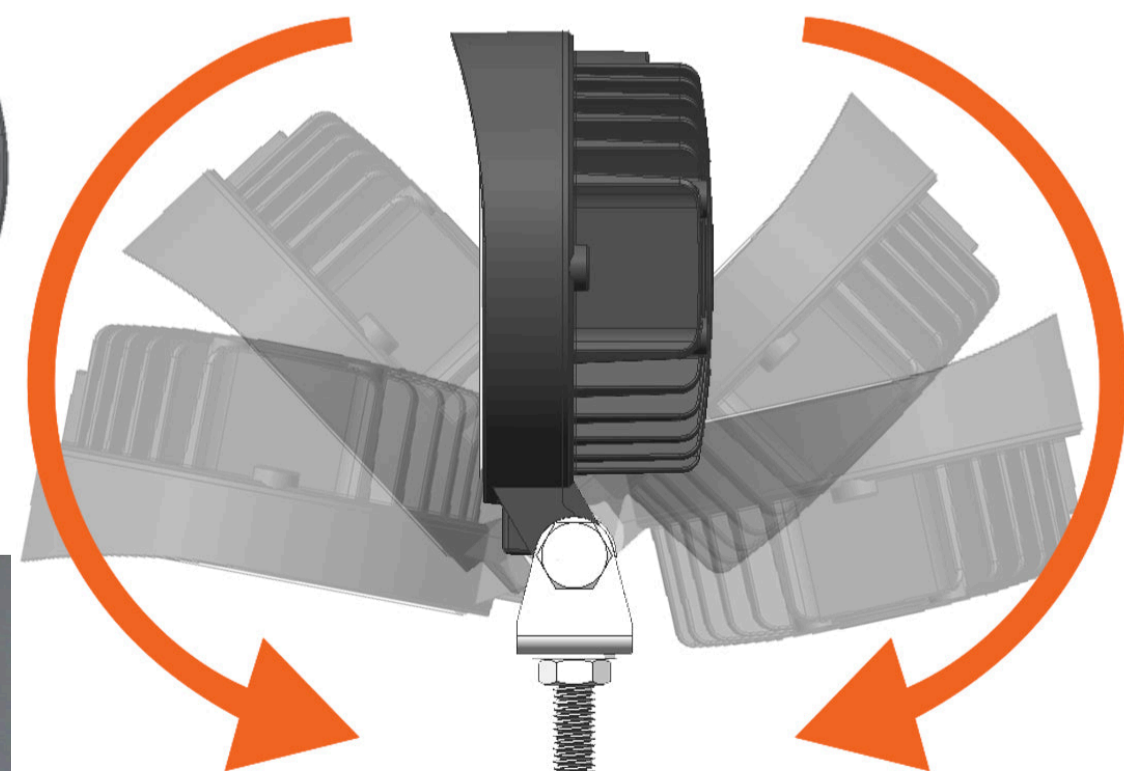

# Fork lift 1080P Flood Light Camera with 7 inch LCD Instructional Manual

## PRODUCT OVERVIEW

- 1080P Flood Light Cameras
- 2.8MM Lens, 115 Degrees
- 8PCS Led Lights, Power Full Lights at night.
- Metal Camera shell & IP69K Waterproof
- 7 inch LCD
- Commercial grade heavy duty cable

## SPECIFICATION

Sensor	1/2.9" CMOS
TV System	PAL/NTSC
Resolution	1080P
Lens	2.8MM
Led lights	8PCS
IR Distance	40-50MTS
Synchronization	Internal
S/N Ratio	More than 50dB
Auto Gain Control	Auto
Electronic Shutter	Auto
Noise Reduction	3D
Built-in Audio	Optional
BLC	Auto
Synchronization	Internal
ICR	Auto
Power Supply	DC12V±10%
WaterProof	IP69K
Net Weight	1KG
Operating Condition	-30° C ~ +70 ° C

**ADJUSTABLE VERTICAL  
ANGLE OF 180°**