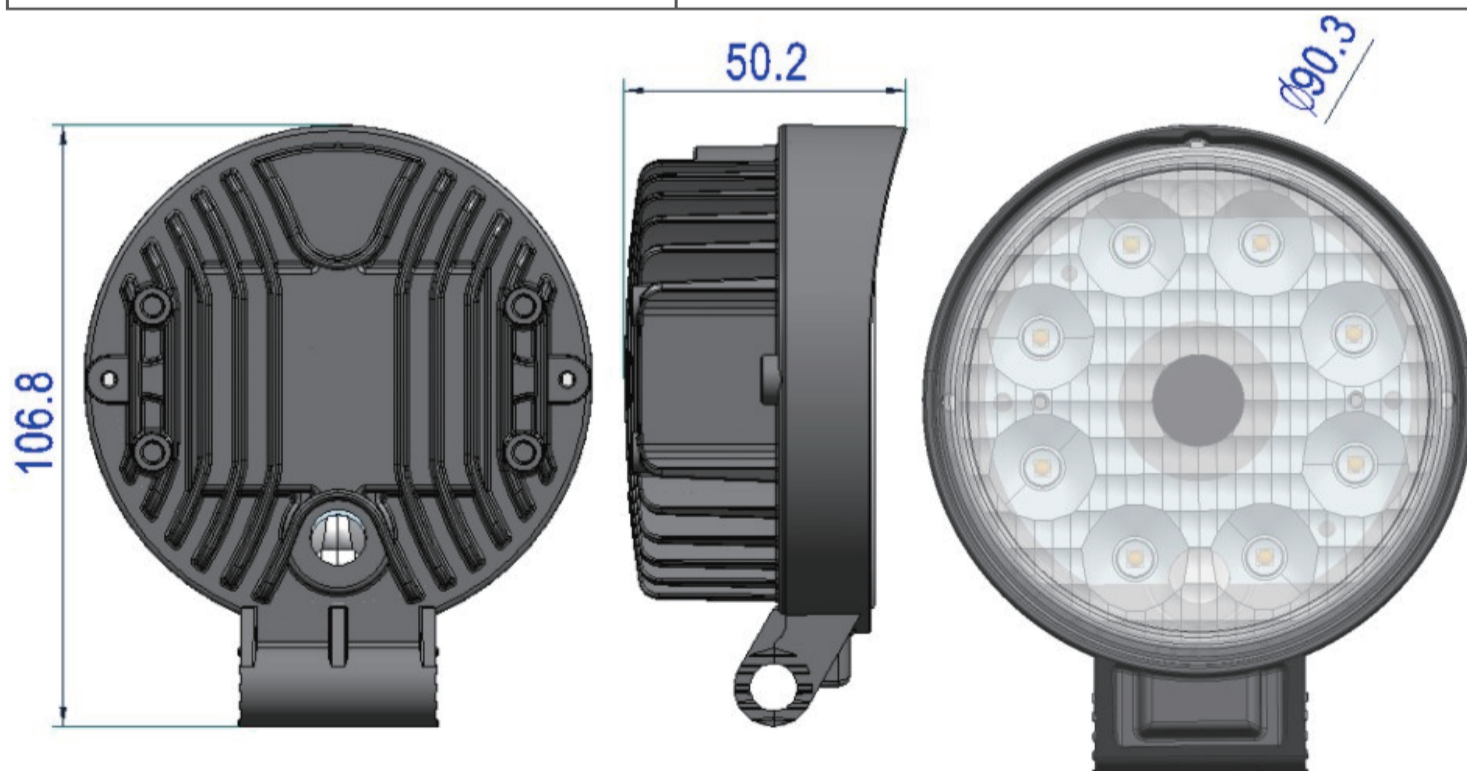

# Fork lift 1080P Flood Light Camera with 7 inch LCD Instructional Manual

## PRODUCT OVERVIEW

- 1080P Flood Light Cameras
- 2.8MM Lens, 115 Degrees
- 8PCS Led Lights, Power Full Lights at night.
- Metal Camera shell & IP69K Waterproof
- 7 inch LCD
- Commercial grade heavy duty cable

## SPECIFICATION

Sensor	1/2.9" CMOS
TV System	PAL/NTSC
Resolution	1080P
Lens	2.8MM
Led lights	8PCS
IR Distance	40-50MTS
Synchronization	Internal
S/N Ratio	More than 50dB
Auto Gain Control	Auto
Electronic Shutter	Auto
Noise Reduction	3D
Built-in Audio	Optional
BLC	Auto
Synchronization	Internal
ICR	Auto
Power Supply	DC12V±10%
WaterProof	IP69K
Net Weight	1KG
Operating Condition	-30° C ~ +70 ° C

**ADJUSTABLE VERTICAL  
ANGLE OF 180°**