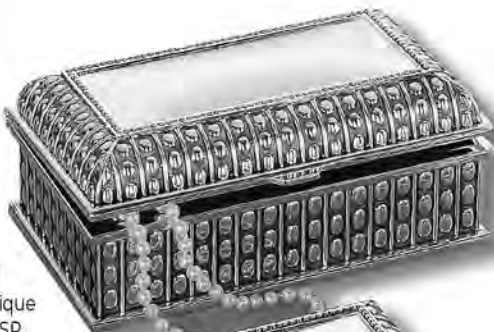

026021
Beaded Antique
Rect. Box, SP
3" H x 7" L