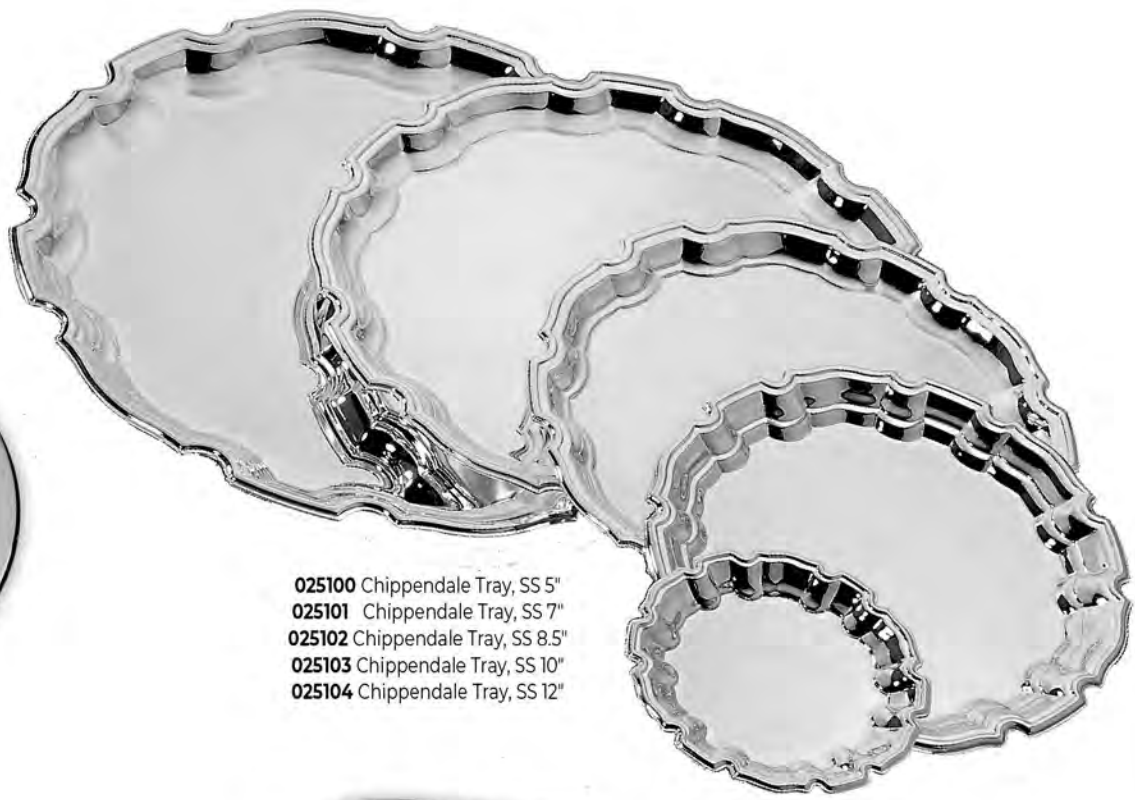

025100 Chippendale Tray, SS 5"
025101 Chippendale Tray, SS 7"
025102 Chippendale Tray, SS 8.5"
025103 Chippendale Tray, SS 10"
025104 Chippendale Tray, SS 12"