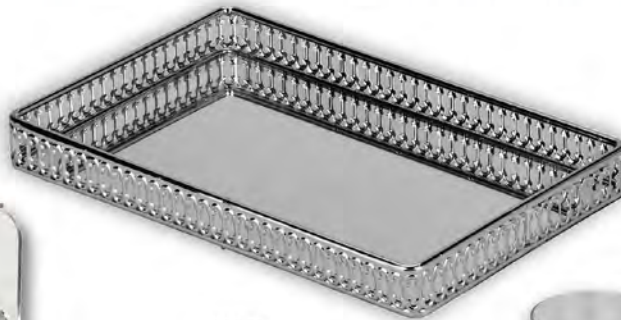

**015850**  
Bamboo Rectangle Tray 15" x 9.75" x 1.50"

\*Closed

**015852**  
Bamboo Tea Box / 8 Compartments  
12.5" x 7.5" x 3.5"

**023027**  
Oval Wire Basket, NP 11.75" L x 7.25" W

**022125**  
Vanity Gallery Tray,  
w/Mirror, NP 11" x 7" x 1.5"