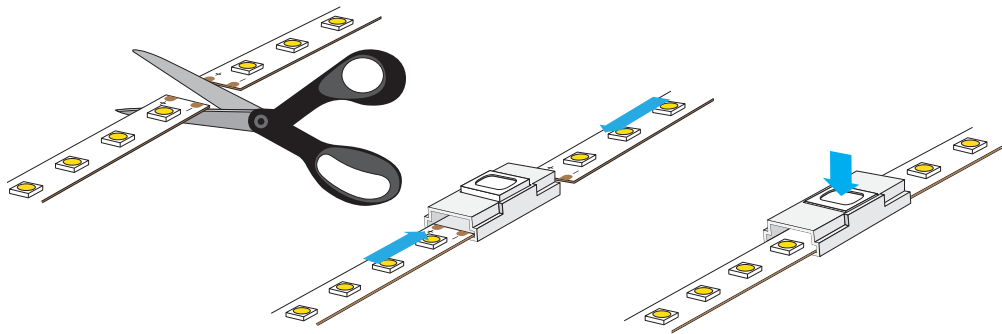

Max. Amp

12V - 5A / 24V - 4A

Wire Gauge

22 AWG

**1** CUT STRIP LIGHT  
AT CUTTING POINT

**2** INSERT STRIP LIGHTS INTO  
THE CONNECTOR AT THE  
SAME TIME

**3** PUSH THE BUTTON TO  
CLOSE THE CONNECTOR