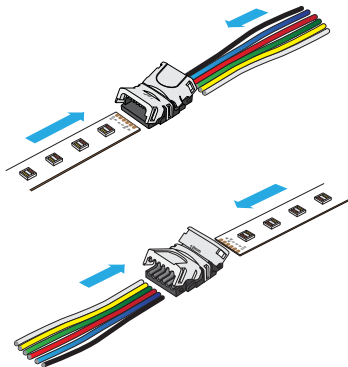

Max. Amp

12V - 5A / 24V - 4A

Wire Gauge

22 AWG

**1** CUT STRIP LIGHT  
AT CUTTING POINT

**2** INSERT STRIP LIGHT AND  
WIRES INTO THE CONNECTOR  
AT THE SAME TIME

**3** PUSH BOTH CAPS TO  
CLOSE THE CONNECTOR