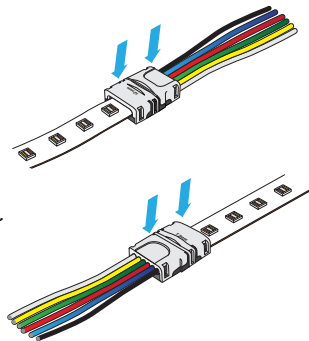

Max. Amp

12V - 5A / 24V - 4A

Wire Gauge

22 AWG

**1** CUT STRIP LIGHT  
AT CUTTING POINT

**2** INSERT STRIP LIGHT AND  
WIRES INTO THE CONNECTOR  
AT THE SAME TIME

**3** PUSH BOTH CAPS TO  
CLOSE THE CONNECTOR