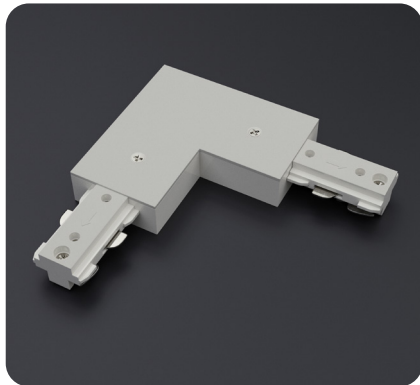

White LED Track Light Head Dimmable 120V 30W 5CCT

SPECIFICATIONS

Model No.	VBD-LW-TRB30W-5C-W-xx
Voltage	120V AC
Wattage	30W
Color Temperatures	5CCT Selectable Color Temperature (2700K-3000K-3500K-4000K-5000K)
Material	Aluminum
Available Lens (Beam Angle)	12° • 24° • 36° • 60°
Rendering Index	CRI92
Dimmable	Yes (Triac Dimming)
IP Rating	IP20 (Indoor use only)
Type	H-Type
Certification	ETL/FCC

ORDERING GUIDE

Example part number: **VBD-LW-TRB30W-5C-W-XX**

Available in Black Color

Model: VBD-LW-TRB30W-5C-B-xx
SKU: 666561434359

SKU: 666561434342

Disclaimer:

The data and information contained in this specification sheet are subject to change without notice; the ratings supplied are provided based on the product manufacturer. The information contained in this specification sheet should not be considered a warranty, expressed or implied, including, but not limited to, a warranty of merchantability or fitness for a particular purpose. In no event shall Veroboard be liable for any incidental or consequential damages resulting from the use, misuse, or inability to use the product. This exclusion applies regardless of whether such damages are sought based on breach of warranty, breach of contract, negligence, strict liability in tort, or any other legal theory.

AVAILABLE LENSES *The track light comes with a lens of your choice; other extra lenses are sold separately.*

12° Beam Angle

24° Beam Angle

36° Beam Angle

60° Beam Angle

AVAILABLE ACCESSORIES
(Sold separately)

Track Mini Joiner H-Type
Model: VBD-0333-MJW
SKU: 666561434403

Track Flexible Joiner H-Type
Model: VBD-0339-FJW
SKU: a666561434489

Track Live End Joiner H-Type
Model: VBD-0331-LEW
SKU: 666561434380

Track L Joiner H-Type
Model: VBD-0335-LJW
SKU: 666561434427