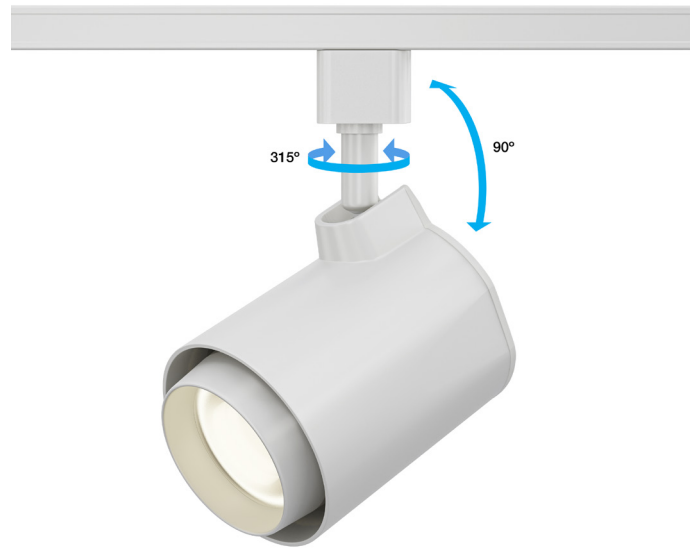

White LED Track Light Head Dimmable 120V 30W 5CCT

SPECIFICATIONS

Model No.	VBD-LW-TRB30W-5C-W-xx
Voltage	120V AC
Wattage	30W
Color Temperatures	5CCT Selectable Color Temperature (2700K-3000K-3500K-4000K-5000K)
Material	Aluminum
Available Lens (Beam Angle)	12° • 24° • 36° • 60°
Rendering Index	CRI92
Dimmable	Yes (Triac Dimming)
IP Rating	IP20 (Indoor use only)
Type	H-Type
Certification	ETL/FCC

Features

- Dimmable with 5 CCT options for customizable lighting.
- Energy-efficient with 30W power consumption.
- Operates at 120V Type H voltage.
- Different beam angle lens available for versatile illumination.
- Flexible positioning along the track for adjustable lighting direction.
- Minimalistic design complements various interior styles.
- Easy installation suitable for residential and commercial applications.

ORDERING GUIDE

Example part number: **VBD-LW-TRB30W-5C-W-XX**

Available in Black Color

Model: VBD-LW-TRB30W-5C-B-xx
SKU: 666561434359

SKU: 666561434342

Disclaimer:

The data and information contained in this specification sheet are subject to change without notice; the ratings supplied are provided based on the product manufacturer. The information contained in this specification sheet should not be considered a warranty, expressed or implied, including, but not limited to, a warranty of merchantability or fitness for a particular purpose. In no event shall Veroboard be liable for any incidental or consequential damages resulting from the use, misuse, or inability to use the product. This exclusion applies regardless of whether such damages are sought based on breach of warranty, breach of contract, negligence, strict liability in tort, or any other legal theory.

AVAILABLE LENSES *The track light comes with a lens of your choice; other extra lenses are sold separately.*

12° Beam Angle

24° Beam Angle

36° Beam Angle

60° Beam Angle

AVAILABLE ACCESSORIES
(Sold separately)