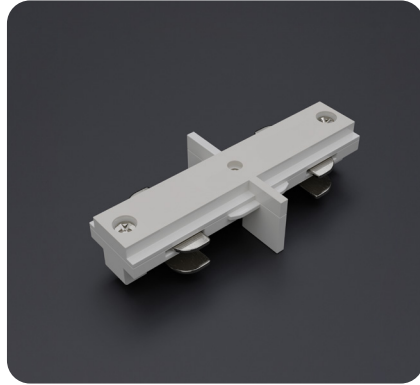

White LED Track Light Head Dimmable 120V 30W 5CCT

SPECIFICATIONS

Model No.	VBD-LW-TRB30W-5C-W-xx
Voltage	120V AC
Wattage	30W
Color Temperatures	5CCT Selectable Color Temperature (2700K-3000K-3500K-4000K-5000K)
Material	Aluminum
Available Lens (Beam Angle)	12° • 24° • 36° • 60°
Rendering Index	CRI92
Dimmable	Yes (Triac Dimming)
IP Rating	IP20 (Indoor use only)
Type	H-Type
Certification	ETL/FCC

ORDERING GUIDE

Example part number: **VBD-LW-TRB30W-5C-W-XX**

Available in Black Color

Model: VBD-LW-TRB30W-5C-B-xx
SKU: 666561434359

SKU: 666561434342

Disclaimer:

The data and information contained in this specification sheet are subject to change without notice; the ratings supplied are provided based on the product manufacturer. The information contained in this specification sheet should not be considered a warranty, expressed or implied, including, but not limited to, a warranty of merchantability or fitness for a particular purpose. In no event shall Veroboard be liable for any incidental or consequential damages resulting from the use, misuse, or inability to use the product. This exclusion applies regardless of whether such damages are sought based on breach of warranty, breach of contract, negligence, strict liability in tort, or any other legal theory.

AVAILABLE LENSES *The track light comes with a lens of your choice; other extra lenses are sold separately.*

12° Beam Angle

24° Beam Angle

36° Beam Angle

60° Beam Angle

AVAILABLE ACCESSORIES
(Sold separately)

Track Mini Joiner H-Type
Model: VBD-0333-MJW
SKU: 666561434403

Track Flexible Joiner H-Type
Model: VBD-0339-FJW
SKU: a666561434489

Track Live End Joiner H-Type
Model: VBD-0331-LEW
SKU: 666561434380

Track L Joiner H-Type
Model: VBD-0335-LJW
SKU: 666561434427