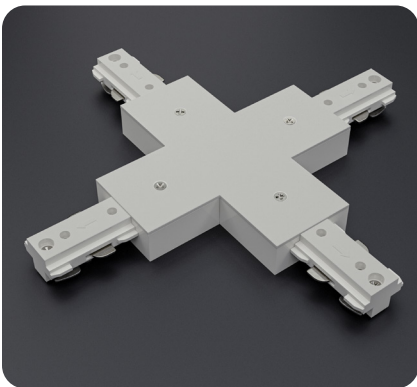

White LED Track Light Head Dimmable 120V 30W 5CCT

SPECIFICATIONS

Model No.	VBD-LW-TRB30W-5C-W-xx
Voltage	120V AC
Wattage	30W
Color Temperatures	5CCT Selectable Color Temperature (2700K-3000K-3500K-4000K-5000K)
Material	Aluminum
Available Lens (Beam Angle)	12° • 24° • 36° • 60°
Rendering Index	CRI92
Dimmable	Yes (Triac Dimming)
IP Rating	IP20 (Indoor use only)
Type	H-Type
Certification	ETL/FCC

AVAILABLE LENSES *The track light comes with a lens of your choice; other extra lenses are sold separately.*

12° Beam Angle

24° Beam Angle

36° Beam Angle

60° Beam Angle

AVAILABLE ACCESSORIES
(Sold separately)

Track Mini Joiner H-Type
Model: VBD-0333-MJW
SKU: 666561434403

Track Flexible Joiner H-Type
Model: VBD-0339-FJW
SKU: a666561434489

Track Live End Joiner H-Type
Model: VBD-0331-LEW
SKU: 666561434380

Track L Joiner H-Type
Model: VBD-0335-LJW
SKU: 666561434427

Track Mini T Joiner H-Type
Model: VBD-0336-TJW
SKU: 666561434441

Track Cross Joiner H-Type
Model: VBD-0337-CJW
SKU: 666561434465

Track Floating Canopy H-Type
Model: VBD-0341-FCW
SKU: 666561434502

Track Monopoint Canopy H-Type
Model: VBD-0343-MCW
SKU: 666561434526