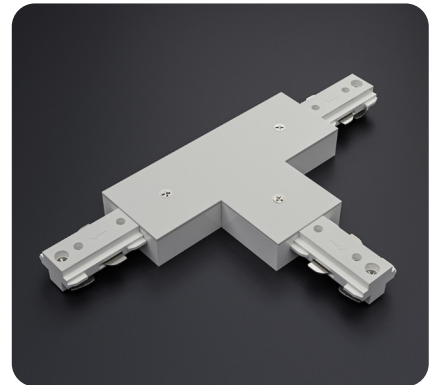

ORDERING GUIDE

Example part number: **VBD-LW-TRB30W-5C-W-XX**

Available in Black Color

Model: VBD-LW-TRB30W-5C-B-xx
SKU: 666561434359

SKU: 666561434342

Disclaimer:

The data and information contained in this specification sheet are subject to change without notice; the ratings supplied are provided based on the product manufacturer. The information contained in this specification sheet should not be considered a warranty, expressed or implied, including, but not limited to, a warranty of merchantability or fitness for a particular purpose. In no event shall Veroboard be liable for any incidental or consequential damages resulting from the use, misuse, or inability to use the product. This exclusion applies regardless of whether such damages are sought based on breach of warranty, breach of contract, negligence, strict liability in tort, or any other legal theory.

AVAILABLE LENSES *The track light comes with a lens of your choice; other extra lenses are sold separately.*

12° Beam Angle

24° Beam Angle

36° Beam Angle

60° Beam Angle

AVAILABLE ACCESSORIES
(Sold separately)

Track Mini Joiner H-Type
Model: VBD-0333-MJW
SKU: 666561434403

Track Flexible Joiner H-Type
Model: VBD-0339-FJW
SKU: a666561434489

Track Live End Joiner H-Type
Model: VBD-0331-LEW
SKU: 666561434380

Track L Joiner H-Type
Model: VBD-0335-LJW
SKU: 666561434427

Track Mini T Joiner H-Type
Model: VBD-0336-TJW
SKU: 666561434441

Track Cross Joiner H-Type
Model: VBD-0337-CJW
SKU: 666561434465

Track Floating Canopy H-Type
Model: VBD-0341-FCW
SKU: 666561434502

Track Monopoint Canopy H-Type
Model: VBD-0343-MCW
SKU: 666561434526