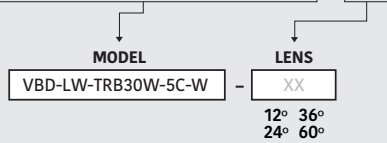

White LED Track Light Head Dimmable 120V 30W 5CCT

SPECIFICATIONS

Model No.	VBD-LW-TRB30W-5C-W-xx
Voltage	120V AC
Wattage	30W
Color Temperatures	5CCT Selectable Color Temperature (2700K-3000K-3500K-4000K-5000K)
Material	Aluminum
Available Lens (Beam Angle)	12° • 24° • 36° • 60°
Rendering Index	CRI92
Dimmable	Yes (Triac Dimming)
IP Rating	IP20 (Indoor use only)
Type	H-Type
Certification	ETL/FCC

ORDERING GUIDE

Example part number: **VBD-LW-TRB30W-5C-W-XX**

Available in Black Color

Model: VBD-LW-TRB30W-5C-B-xx
SKU: 666561434359

SKU: 666561434342

Disclaimer:

The data and information contained in this specification sheet are subject to change without notice; the ratings supplied are provided based on the product manufacturer. The information contained in this specification sheet should not be considered a warranty, expressed or implied, including, but not limited to, a warranty of merchantability or fitness for a particular purpose. In no event shall Veroboard be liable for any incidental or consequential damages resulting from the use, misuse, or inability to use the product. This exclusion applies regardless of whether such damages are sought based on breach of warranty, breach of contract, negligence, strict liability in tort, or any other legal theory.