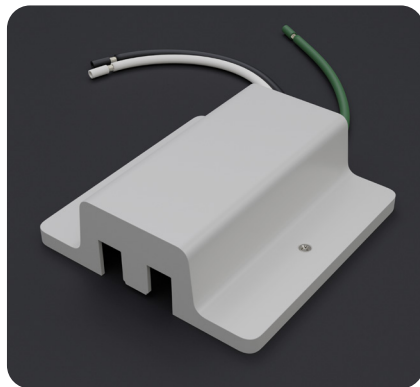

Track Floating Canopy H-Type
Model: VBD-0341-FCW
SKU: 666561434502