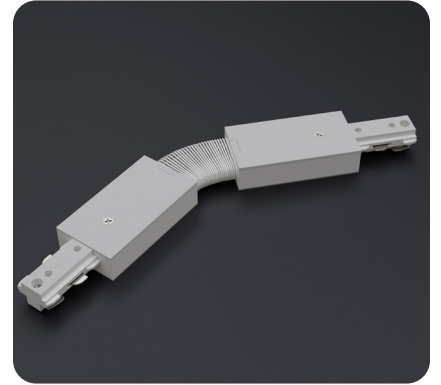

White LED Track Light Head Dimmable 120V 30W 5CCT

SPECIFICATIONS

Model No.	VBD-LW-TRB30W-5C-W-xx
Voltage	120V AC
Wattage	30W
Color Temperatures	5CCT Selectable Color Temperature (2700K-3000K-3500K-4000K-5000K)
Material	Aluminum
Available Lens (Beam Angle)	12° • 24° • 36° • 60°
Rendering Index	CRI92
Dimmable	Yes (Triac Dimming)
IP Rating	IP20 (Indoor use only)
Type	H-Type
Certification	ETL/FCC

ORDERING GUIDE

Example part number: **VBD-LW-TRB30W-5C-W-XX**

Available in Black Color

Model: VBD-LW-TRB30W-5C-B-xx
SKU: 666561434359

SKU: 666561434342

Disclaimer:

The data and information contained in this specification sheet are subject to change without notice; the ratings supplied are provided based on the product manufacturer. The information contained in this specification sheet should not be considered a warranty, expressed or implied, including, but not limited to, a warranty of merchantability or fitness for a particular purpose. In no event shall Veroboard be liable for any incidental or consequential damages resulting from the use, misuse, or inability to use the product. This exclusion applies regardless of whether such damages are sought based on breach of warranty, breach of contract, negligence, strict liability in tort, or any other legal theory.

AVAILABLE LENSES *The track light comes with a lens of your choice; other extra lenses are sold separately.*

12° Beam Angle

24° Beam Angle

36° Beam Angle

60° Beam Angle

AVAILABLE ACCESSORIES
(Sold separately)

Track Mini Joiner H-Type
Model: VBD-0333-MJW
SKU: 666561434403

Track Flexible Joiner H-Type
Model: VBD-0339-FJW
SKU: a666561434489

Track Live End Joiner H-Type
Model: VBD-0331-LEW
SKU: 666561434380

Track L Joiner H-Type
Model: VBD-0335-LJW
SKU: 666561434427