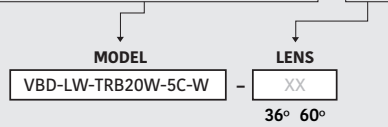

White LED Track Light Head Dimmable 120V 20W 5CCT

SPECIFICATIONS

Model No.	VBD-LW-TRB20W-5C-W-xx
Voltage	120V AC
Wattage	20W
Color Temperatures	5CCT Selectable Color Temperature (2700K-3000K-3500K-4000K-5000K)
Material	Aluminum
Available Lens (Beam Angle)	36° • 60°
Rendering Index	CRI92
Dimmable	Yes (Triac Dimming)
IP Rating	IP20 (Indoor use only)
Type	H-Type
Certification	ETL/FCC

ORDERING GUIDE

Example part number: **VBD-LW-TRB20W-5C-W-XX**

Available in Black Color

Model: VBD-LW-TRB20W-5C-B-xx
SKU: 666561434335

SKU: 666561434328

Disclaimer:

The data and information contained in this specification sheet are subject to change without notice; the ratings supplied are provided based on the product manufacturer. The information contained in this specification sheet should not be considered a warranty, expressed or implied, including, but not limited to, a warranty of merchantability or fitness for a particular purpose. In no event shall Veroboard be liable for any incidental or consequential damages resulting from the use, misuse, or inability to use the product. This exclusion applies regardless of whether such damages are sought based on breach of warranty, breach of contract, negligence, strict liability in tort, or any other legal theory.