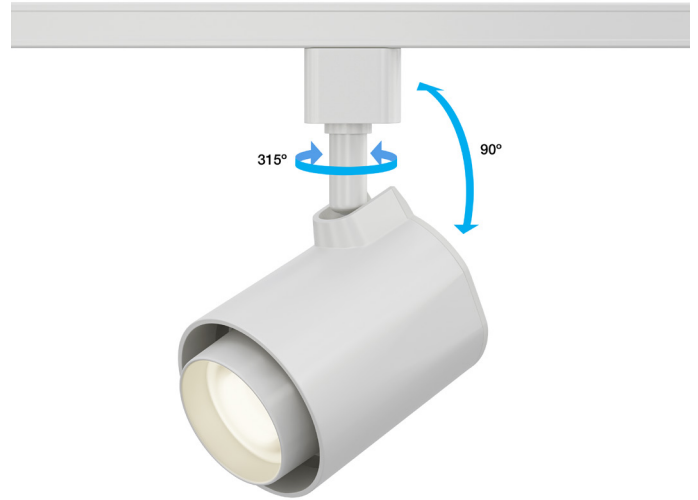

White LED Track Light Head Dimmable 120V 20W 5CCT

SPECIFICATIONS

Model No.	VBD-LW-TRB20W-5C-W-xx
Voltage	120V AC
Wattage	20W
Color Temperatures	5CCT Selectable Color Temperature (2700K-3000K-3500K-4000K-5000K)
Material	Aluminum
Available Lens (Beam Angle)	36° • 60°
Rendering Index	CRI92
Dimmable	Yes (Triac Dimming)
IP Rating	IP20 (Indoor use only)
Type	H-Type
Certification	ETL/FCC

Features

- Dimmable with 5 CCT options for customizable lighting.
- Energy-efficient with 20W power consumption.
- Operates at 120V Type H voltage.
- Different beam angle lens available for versatile illumination.
- Flexible positioning along the track for adjustable lighting direction.
- Minimalistic design complements various interior styles.
- Easy installation suitable for residential and commercial applications.

ORDERING GUIDE

Example part number: **VBD-LW-TRB20W-5C-W-XX**

Available in Black Color

SKU: 666561434328

Disclaimer:

The data and information contained in this specification sheet are subject to change without notice; the ratings supplied are provided based on the product manufacturer. The information contained in this specification sheet should not be considered a warranty, expressed or implied, including, but not limited to, a warranty of merchantability or fitness for a particular purpose. In no event shall Veroboard be liable for any incidental or consequential damages resulting from the use, misuse, or inability to use the product. This exclusion applies regardless of whether such damages are sought based on breach of warranty, breach of contract, negligence, strict liability in tort, or any other legal theory.

Job Name: _____

Distributor: _____

Type: _____