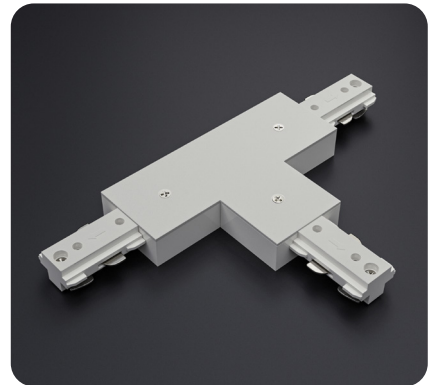

ORDERING GUIDE

Example part number: **VBD-LW-TRB20W-5C-W-XX**

Available in Black Color

Model: VBD-LW-TRB20W-5C-B-xx
SKU: 666561434335

SKU: 666561434328

Disclaimer:

The data and information contained in this specification sheet are subject to change without notice; the ratings supplied are provided based on the product manufacturer. The information contained in this specification sheet should not be considered a warranty, expressed or implied, including, but not limited to, a warranty of merchantability or fitness for a particular purpose. In no event shall Veroboard be liable for any incidental or consequential damages resulting from the use, misuse, or inability to use the product. This exclusion applies regardless of whether such damages are sought based on breach of warranty, breach of contract, negligence, strict liability in tort, or any other legal theory.

Track Mini Joiner H-Type
Model: VBD-0333-MJW
SKU: 666561434403

Track Angle Joiner H-Type
Model: VBD-0339-FJW
SKU: a666561434489

Track Live End Joiner H-Type
Model: VBD-0331-LEW
SKU: 666561434380

Track L Joiner H-Type
Model: VBD-0335-LJW
SKU: 666561434427

Track Mini T Joiner H-Type
Model: VBD-0336-TJW
SKU: 666561434441

Track Cross Joiner H-Type
Model: VBD-0337-CJW
SKU: 666561434465

Track Floating Canopy H-Type
Model: VBD-0341-FCW
SKU: 666561434502

Track Monopoint Canopy H-Type
Model: VBD-0343-MCW
SKU: 666561434526