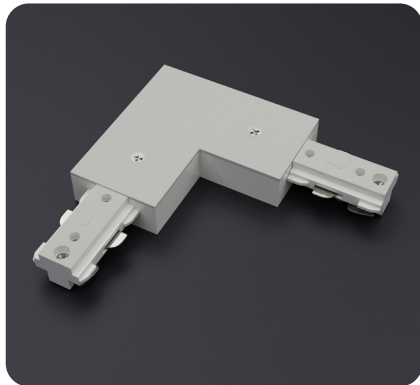

White LED Track Light Head Dimmable 120V 20W 5CCT

SPECIFICATIONS

Model No.	VBD-LW-TRB20W-5C-W-xx
Voltage	120V AC
Wattage	20W
Color Temperatures	5CCT Selectable Color Temperature (2700K-3000K-3500K-4000K-5000K)
Material	Aluminum
Available Lens (Beam Angle)	36° • 60°
Rendering Index	CRI92
Dimmable	Yes (Triac Dimming)
IP Rating	IP20 (Indoor use only)
Type	H-Type
Certification	ETL/FCC

ORDERING GUIDE

Example part number: **VBD-LW-TRB20W-5C-W-XX**

Available in Black Color

Model: VBD-LW-TRB20W-5C-B-xx
SKU: 666561434335

SKU: 666561434328

Disclaimer:

The data and information contained in this specification sheet are subject to change without notice; the ratings supplied are provided based on the product manufacturer. The information contained in this specification sheet should not be considered a warranty, expressed or implied, including, but not limited to, a warranty of merchantability or fitness for a particular purpose. In no event shall Veroboard be liable for any incidental or consequential damages resulting from the use, misuse, or inability to use the product. This exclusion applies regardless of whether such damages are sought based on breach of warranty, breach of contract, negligence, strict liability in tort, or any other legal theory.

Job Name: _____

Distributor: _____

Type: _____

AVAILABLE LENSES *The track light comes with a lens of your choice; other extra lenses are sold separately.*

36° Beam Angle

60° Beam Angle

AVAILABLE ACCESSORIES
(Sold separately)

Track Mini Joiner H-Type
Model: VBD-0333-MJW
SKU: 666561434403

Track Angle Joiner H-Type
Model: VBD-0339-FJW
SKU: a666561434489

Track Live End Joiner H-Type
Model: VBD-0331-LEW
SKU: 666561434380

Track L Joiner H-Type
Model: VBD-0335-LJW
SKU: 666561434427