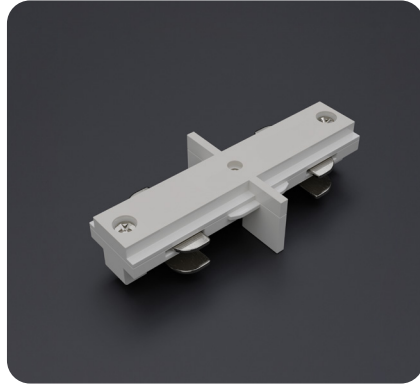

White LED Track Light Head Dimmable 120V 20W 5CCT

SPECIFICATIONS

Model No.	VBD-LW-TRB20W-5C-W-xx
Voltage	120V AC
Wattage	20W
Color Temperatures	5CCT Selectable Color Temperature (2700K-3000K-3500K-4000K-5000K)
Material	Aluminum
Available Lens (Beam Angle)	36° • 60°
Rendering Index	CRI92
Dimmable	Yes (Triac Dimming)
IP Rating	IP20 (Indoor use only)
Type	H-Type
Certification	ETL/FCC

ORDERING GUIDE

Example part number: **VBD-LW-TRB20W-5C-W-XX**

Available in Black Color

Model: VBD-LW-TRB20W-5C-B-xx
SKU: 666561434335

SKU: 666561434328

Disclaimer:

The data and information contained in this specification sheet are subject to change without notice; the ratings supplied are provided based on the product manufacturer. The information contained in this specification sheet should not be considered a warranty, expressed or implied, including, but not limited to, a warranty of merchantability or fitness for a particular purpose. In no event shall Veroboard be liable for any incidental or consequential damages resulting from the use, misuse, or inability to use the product. This exclusion applies regardless of whether such damages are sought based on breach of warranty, breach of contract, negligence, strict liability in tort, or any other legal theory.

Job Name: _____

Distributor: _____

Type: _____

AVAILABLE LENSES *The track light comes with a lens of your choice; other extra lenses are sold separately.*

36° Beam Angle

60° Beam Angle

AVAILABLE ACCESSORIES
(Sold separately)

Track Mini Joiner H-Type
Model: VBD-0333-MJW
SKU: 666561434403

Track Angle Joiner H-Type
Model: VBD-0339-FJW
SKU: a666561434489

Track Live End Joiner H-Type
Model: VBD-0331-LEW
SKU: 666561434380

Track L Joiner H-Type
Model: VBD-0335-LJW
SKU: 666561434427