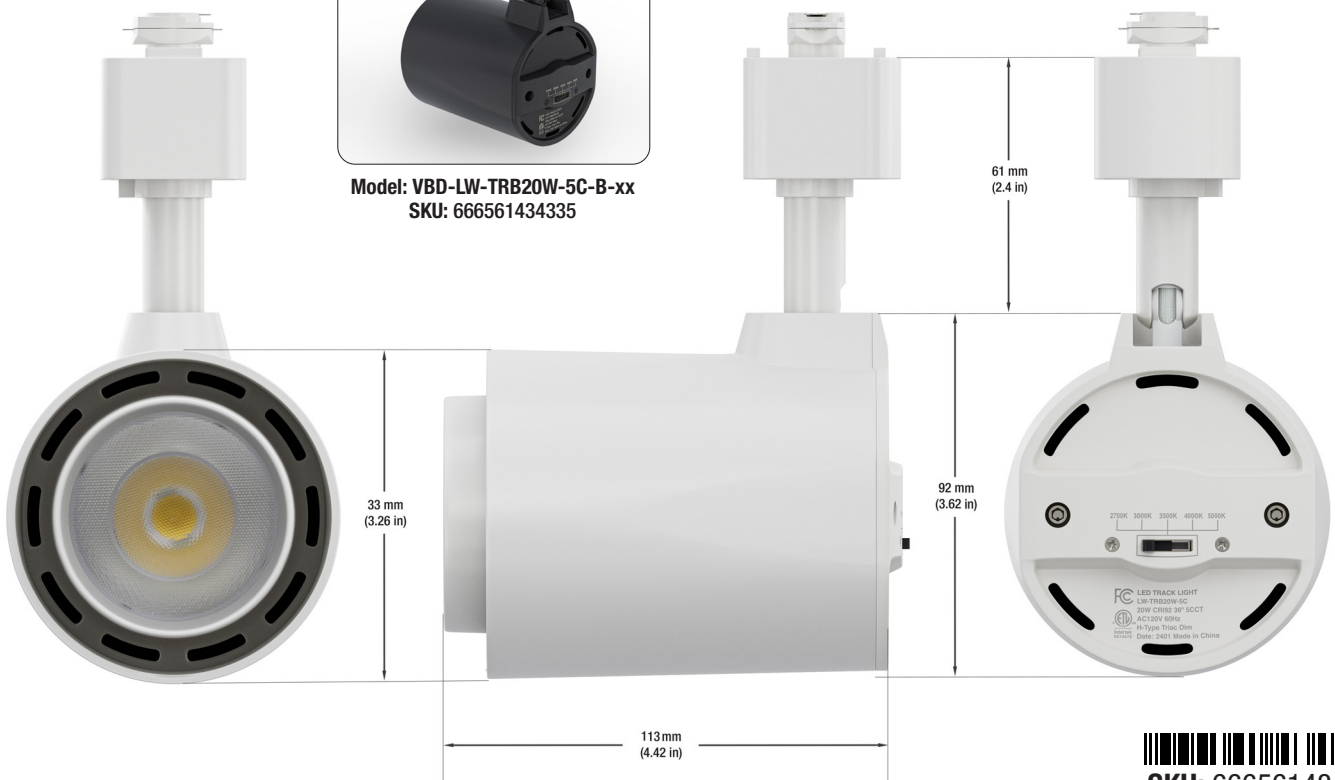

White LED Track Light Head Dimmable 120V 20W 5CCT

SPECIFICATIONS

Model No.	VBD-LW-TRB20W-5C-W-xx
Voltage	120V AC
Wattage	20W
Color Temperatures	5CCT Selectable Color Temperature (2700K-3000K-3500K-4000K-5000K)
Material	Aluminum
Available Lens (Beam Angle)	36° • 60°
Rendering Index	CRI92
Dimmable	Yes (Triac Dimming)
IP Rating	IP20 (Indoor use only)
Type	H-Type
Certification	ETL/FCC

Features

- Dimmable with 5 CCT options for customizable lighting.
- Energy-efficient with 20W power consumption.
- Operates at 120V Type H voltage.
- Different beam angle lens available for versatile illumination.
- Flexible positioning along the track for adjustable lighting direction.
- Minimalistic design complements various interior styles.
- Easy installation suitable for residential and commercial applications.

ORDERING GUIDE

Example part number: **VBD-LW-TRB20W-5C-W-XX**

Available in Black Color

Model: VBD-LW-TRB20W-5C-B-xx
SKU: 666561434335

SKU: 666561434328

Disclaimer:

The data and information contained in this specification sheet are subject to change without notice; the ratings supplied are provided based on the product manufacturer. The information contained in this specification sheet should not be considered a warranty, expressed or implied, including, but not limited to, a warranty of merchantability or fitness for a particular purpose. In no event shall Veroboard be liable for any incidental or consequential damages resulting from the use, misuse, or inability to use the product. This exclusion applies regardless of whether such damages are sought based on breach of warranty, breach of contract, negligence, strict liability in tort, or any other legal theory.