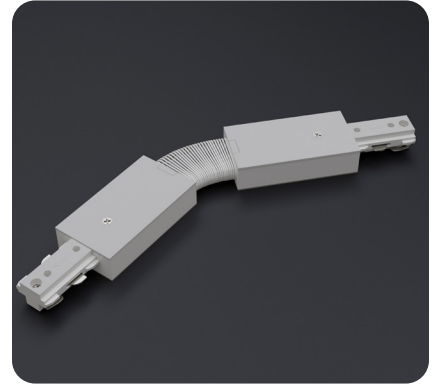

White LED Track Light Head Dimmable 120V 20W 5CCT

SPECIFICATIONS

Model No.	VBD-LW-TRB20W-5C-W-xx
Voltage	120V AC
Wattage	20W
Color Temperatures	5CCT Selectable Color Temperature (2700K-3000K-3500K-4000K-5000K)
Material	Aluminum
Available Lens (Beam Angle)	36° • 60°
Rendering Index	CRI92
Dimmable	Yes (Triac Dimming)
IP Rating	IP20 (Indoor use only)
Type	H-Type
Certification	ETL/FCC

ORDERING GUIDE

Example part number: **VBD-LW-TRB20W-5C-W-XX**

Available in Black Color

Model: VBD-LW-TRB20W-5C-B-xx
SKU: 666561434335

SKU: 666561434328

Disclaimer:

The data and information contained in this specification sheet are subject to change without notice; the ratings supplied are provided based on the product manufacturer. The information contained in this specification sheet should not be considered a warranty, expressed or implied, including, but not limited to, a warranty of merchantability or fitness for a particular purpose. In no event shall Veroboard be liable for any incidental or consequential damages resulting from the use, misuse, or inability to use the product. This exclusion applies regardless of whether such damages are sought based on breach of warranty, breach of contract, negligence, strict liability in tort, or any other legal theory.

Job Name: _____

Distributor: _____

Type: _____

AVAILABLE LENSES *The track light comes with a lens of your choice; other extra lenses are sold separately.*

36° Beam Angle

60° Beam Angle

AVAILABLE ACCESSORIES
(Sold separately)

Track Mini Joiner H-Type
Model: VBD-0333-MJW
SKU: 666561434403

Track Angle Joiner H-Type
Model: VBD-0339-FJW
SKU: a666561434489

Track Live End Joiner H-Type
Model: VBD-0331-LEW
SKU: 666561434380

Track L Joiner H-Type
Model: VBD-0335-LJW
SKU: 666561434427