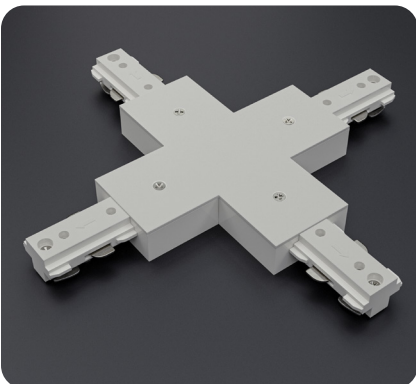

White LED Track Light Head Dimmable 120V 20W 5CCT

SPECIFICATIONS

Model No.	VBD-LW-TRB20W-5C-W-xx
Voltage	120V AC
Wattage	20W
Color Temperatures	5CCT Selectable Color Temperature (2700K-3000K-3500K-4000K-5000K)
Material	Aluminum
Available Lens (Beam Angle)	36° • 60°
Rendering Index	CRI92
Dimmable	Yes (Triac Dimming)
IP Rating	IP20 (Indoor use only)
Type	H-Type
Certification	ETL/FCC

ORDERING GUIDE

Example part number: **VBD-LW-TRB20W-5C-W-XX**

Available in Black Color

Model: VBD-LW-TRB20W-5C-B-xx
SKU: 666561434335

SKU: 666561434328

Disclaimer:

The data and information contained in this specification sheet are subject to change without notice; the ratings supplied are provided based on the product manufacturer. The information contained in this specification sheet should not be considered a warranty, expressed or implied, including, but not limited to, a warranty of merchantability or fitness for a particular purpose. In no event shall Veroboard be liable for any incidental or consequential damages resulting from the use, misuse, or inability to use the product. This exclusion applies regardless of whether such damages are sought based on breach of warranty, breach of contract, negligence, strict liability in tort, or any other legal theory.

Track Mini Joiner H-Type
Model: VBD-0333-MJW
SKU: 666561434403

Track Angle Joiner H-Type
Model: VBD-0339-FJW
SKU: a666561434489

Track Live End Joiner H-Type
Model: VBD-0331-LEW
SKU: 666561434380

Track L Joiner H-Type
Model: VBD-0335-LJW
SKU: 666561434427

Track Mini T Joiner H-Type
Model: VBD-0336-TJW
SKU: 666561434441

Track Cross Joiner H-Type
Model: VBD-0337-CJW
SKU: 666561434465

Track Floating Canopy H-Type
Model: VBD-0341-FCW
SKU: 666561434502

Track Monopoint Canopy H-Type
Model: VBD-0343-MCW
SKU: 666561434526