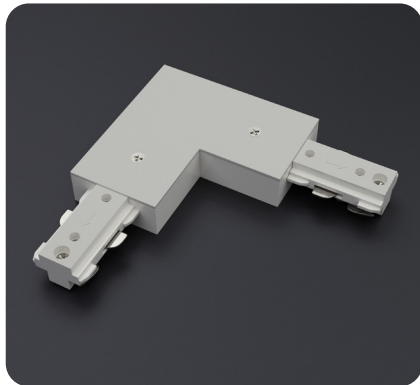

**AVAILABLE LENSES** *The track light comes with a lens of your choice; other extra lenses are sold separately.*

36° Beam Angle

60° Beam Angle

**AVAILABLE ACCESSORIES**  
*(Sold separately)*

Track Mini Joiner H-Type  
Model: VBD-0333-MJW  
SKU: 666561434403

Track Flexible Joiner H-Type  
Model: VBD-0339-FJW  
SKU: a666561434489

Track Live End Joiner H-Type  
Model: VBD-0331-LEW  
SKU: 666561434380

Track L Joiner H-Type  
Model: VBD-0335-LJW  
SKU: 666561434427