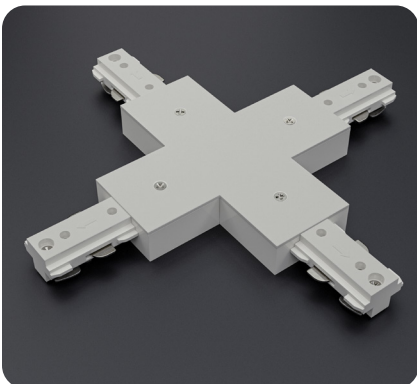

**AVAILABLE LENSES** *The track light comes with a lens of your choice; other extra lenses are sold separately.*

36° Beam Angle

60° Beam Angle

**AVAILABLE ACCESSORIES**  
*(Sold separately)*

Track Mini Joiner H-Type  
Model: VBD-0333-MJW  
SKU: 666561434403

Track Flexible Joiner H-Type  
Model: VBD-0339-FJW  
SKU: a666561434489

Track Live End Joiner H-Type  
Model: VBD-0331-LEW  
SKU: 666561434380

Track L Joiner H-Type  
Model: VBD-0335-LJW  
SKU: 666561434427

Track Mini T Joiner H-Type  
Model: VBD-0336-TJW  
SKU: 666561434441

Track Cross Joiner H-Type  
Model: VBD-0337-CJW  
SKU: 666561434465

Track Floating Canopy H-Type  
Model: VBD-0341-FCW  
SKU: 666561434502