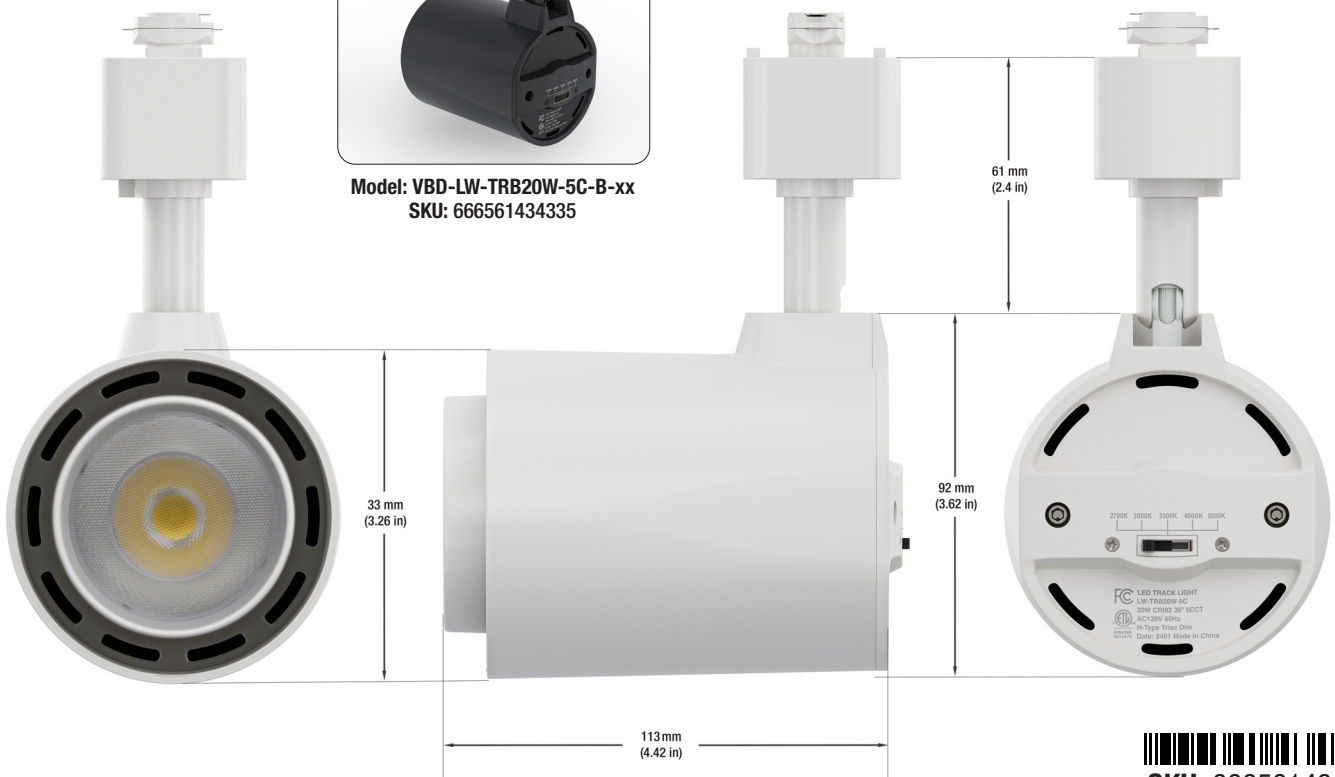

### SPECIFICATIONS

Model No.	VBD-LW-TRB20W-5C-W-xx
Voltage	120V AC
Wattage	20W
Color Temperatures	5CCT Selectable Color Temperature (2700K-3000K-3500K-4000K-5000K)
Material	Aluminum
Available Lens (Beam Angle)	36° • 60°
Rendering Index	CRI92
Dimmable	Yes (Triac Dimming)
IP Rating	IP20 (Indoor use only)
Type	H-Type
Certification	ETL/FCC

### Features

- Dimmable with 5 CCT options for customizable lighting.
- Energy-efficient with 20W power consumption.
- Operates at 120V Type H voltage.
- Different beam angle lens available for versatile illumination.
- Flexible positioning along the track for adjustable lighting direction.
- Minimalistic design complements various interior styles.
- Easy installation suitable for residential and commercial applications.

### ORDERING GUIDE

Example part number: **VBD-LW-TRB20W-5C-W-XX**

Available in Black Color

Model: VBD-LW-TRB20W-5C-B-xx  
SKU: 666561434335

SKU: 666561434328

**AVAILABLE LENSES** *The track light comes with a lens of your choice; other extra lenses are sold separately.*

36° Beam Angle

60° Beam Angle

**AVAILABLE ACCESSORIES**  
*(Sold separately)*

Track Mini Joiner H-Type  
Model: VBD-0333-MJW  
SKU: 666561434403