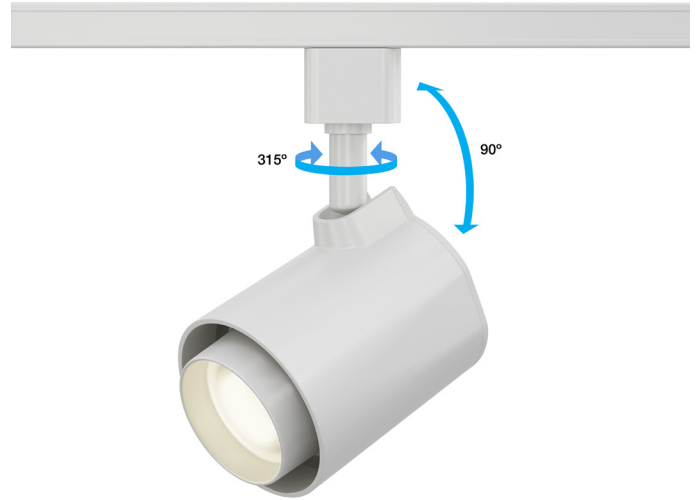

## White LED Track Light Head Dimmable 120V 20W 5CCT

### SPECIFICATIONS

Model No.	VBD-LW-TRB20W-5C-W-xx
Voltage	120V AC
Wattage	20W
Color Temperatures	5CCT Selectable Color Temperature (2700K-3000K-3500K-4000K-5000K)
Material	Aluminum
Available Lens (Beam Angle)	36° • 60°
Rendering Index	CRI92
Dimmable	Yes (Triac Dimming)
IP Rating	IP20 (Indoor use only)
Type	H-Type
Certification	ETL/FCC

### Features

- Dimmable with 5 CCT options for customizable lighting.
- Energy-efficient with 20W power consumption.
- Operates at 120V Type H voltage.
- Different beam angle lens available for versatile illumination.
- Flexible positioning along the track for adjustable lighting direction.
- Minimalistic design complements various interior styles.
- Easy installation suitable for residential and commercial applications.