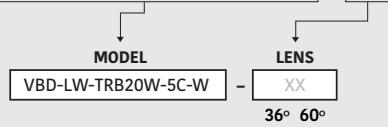

ORDERING GUIDE

Example part number: **VBD-LW-TRB20W-5C-W-XX**