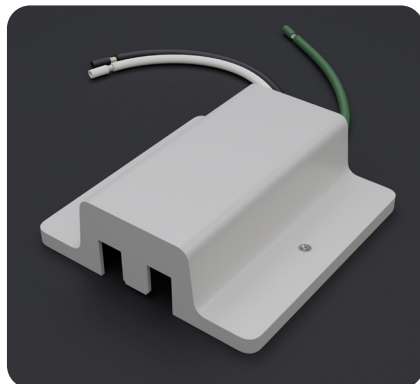

Track Floating Canopy H-Type
Model: VBD-0341-FCW
SKU: 666561434502