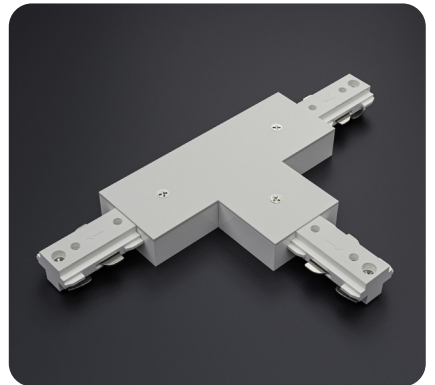

**AVAILABLE LENSES** *The track light comes with a lens of your choice; other extra lenses are sold separately.*

36° Beam Angle

60° Beam Angle

**AVAILABLE ACCESSORIES**  
*(Sold separately)*

Track Mini Joiner H-Type  
Model: VBD-0333-MJW  
SKU: 666561434403

Track Flexible Joiner H-Type  
Model: VBD-0339-FJW  
SKU: a666561434489

Track Live End Joiner H-Type  
Model: VBD-0331-LEW  
SKU: 666561434380

Track L Joiner H-Type  
Model: VBD-0335-LJW  
SKU: 666561434427