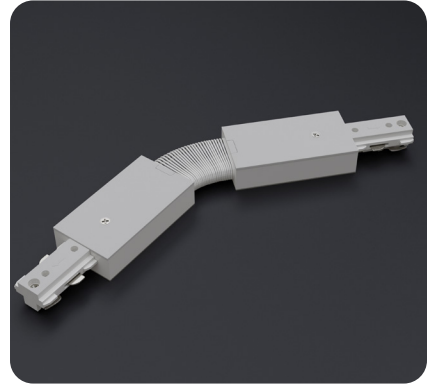

**AVAILABLE LENSES** *The track light comes with a lens of your choice; other extra lenses are sold separately.*

36° Beam Angle

60° Beam Angle

**AVAILABLE ACCESSORIES**  
*(Sold separately)*

Track Mini Joiner H-Type  
Model: VBD-0333-MJW  
SKU: 666561434403

Track Flexible Joiner H-Type  
Model: VBD-0339-FJW  
SKU: a666561434489

Track Live End Joiner H-Type  
Model: VBD-0331-LEW  
SKU: 666561434380

Track L Joiner H-Type  
Model: VBD-0335-LJW  
SKU: 666561434427