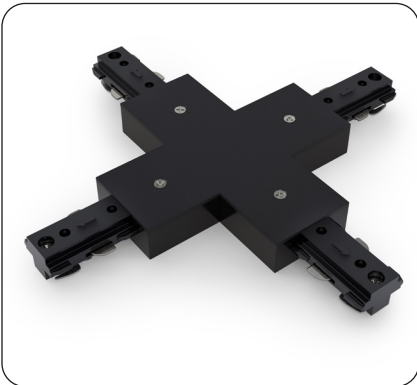

Black LED Track Light Head Dimmable 120V 12W 5CCT

SPECIFICATIONS

Model No.	VBD-LW-TRB12W-5C-B-xx
Voltage	120V AC
Wattage	12W
Color Temperatures	5CCT Selectable Color Temperature (2700K-3000K-3500K-4000K-5000K)
Material	Aluminum
Available Lens (Beam Angle)	15° • 25° • 36° • 55°
Rendering Index	CRI92
Dimmable	Yes (Triac Dimming)
IP Rating	IP20 (Indoor use only)
Type	H-Type
Certification	ETL/FCC

AVAILABLE LENSES *The track light comes with a lens of your choice; other extra lenses are sold separately.*

15° Beam Angle

25° Beam Angle

36° Beam Angle

55° Beam Angle

AVAILABLE ACCESSORIES
(Sold separately)

Track Mini Joiner H-Type
Model: VBD-0333-MJB
SKU: 666561434410

Track Flexible Joiner H-Type
Model: VBD-0339-FJB
SKU: a666561434496

Track Live End Joiner H-Type
Model: VBD-0331-LEB
SKU: 666561434397

Track L Joiner H-Type
Model: VBD-0335-LJB
SKU: 666561434434

Track Mini T Joiner H-Type
Model: VBD-0336-TJB
SKU: 666561434458

Track Cross Joiner H-Type
Model: VBD-0337-CJB
SKU: 666561434472

Track Floating Canopy H-Type
Model: VBD-0341-FCB
SKU: 666561434519

Track Monopoint Canopy H-Type
Model: VBD-0343-MCB
SKU: 666561434533