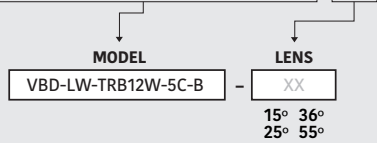

Black LED Track Light Head Dimmable 120V 12W 5CCT

SPECIFICATIONS

Model No.	VBD-LW-TRB12W-5C-B-xx
Voltage	120V AC
Wattage	12W
Color Temperatures	5CCT Selectable Color Temperature (2700K-3000K-3500K-4000K-5000K)
Material	Aluminum
Available Lens (Beam Angle)	15° • 25° • 36° • 55°
Rendering Index	CRI92
Dimmable	Yes (Triac Dimming)
IP Rating	IP20 (Indoor use only)
Type	H-Type
Certification	ETL/FCC

ORDERING GUIDE

Example part number: **VBD-LW-TRB12W-5C-B - XX**

Available in White Color

Model: VBD-LW-TRB12W-5C-W-xx
SKU: 666561434304

Job Name: _____

Distributor: _____

Type: _____

Disclaimer: