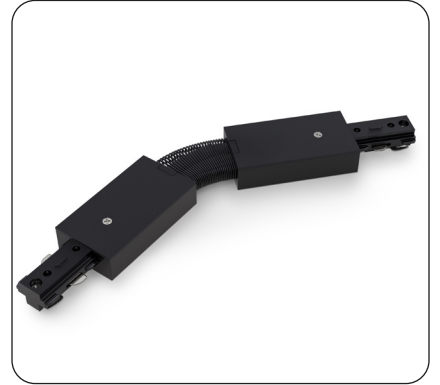

Black LED Track Light Head Dimmable 120V 12W 5CCT

SPECIFICATIONS

Model No.	VBD-LW-TRB12W-5C-B-xx
Voltage	120V AC
Wattage	12W
Color Temperatures	5CCT Selectable Color Temperature (2700K-3000K-3500K-4000K-5000K)
Material	Aluminum
Available Lens (Beam Angle)	15° • 25° • 36° • 55°
Rendering Index	CRI92
Dimmable	Yes (Triac Dimming)
IP Rating	IP20 (Indoor use only)
Type	H-Type
Certification	ETL/FCC

Features

- Dimmable with 5 CCT options for customizable lighting.
- Energy-efficient with 12W power consumption.
- Operates at 120V Type H voltage.
- Different beam angle lens available for versatile illumination.
- Flexible positioning along the track for adjustable lighting direction.
- Minimalistic design complements various interior styles.
- Easy installation suitable for residential and commercial applications.

AVAILABLE LENSES *The track light comes with a lens of your choice; other extra lenses are sold separately.*

15° Beam Angle

25° Beam Angle

36° Beam Angle

55° Beam Angle

AVAILABLE ACCESSORIES
(Sold separately)

Track Mini Joiner H-Type
Model: VBD-0333-MJB
SKU: 666561434410

Track Flexible Joiner H-Type
Model: VBD-0339-FJB
SKU: a666561434496

Track Live End Joiner H-Type
Model: VBD-0331-LEB
SKU: 666561434397

Track L Joiner H-Type
Model: VBD-0335-LJB
SKU: 666561434434