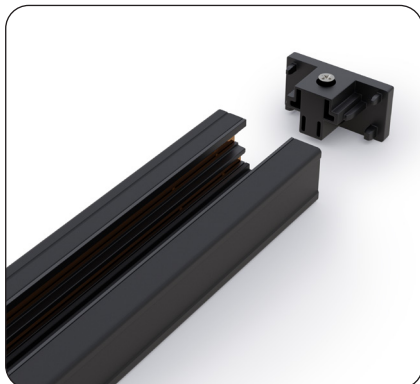

AVAILABLE LENSES *The track light comes with a lens of your choice; other extra lenses are sold separately.*

15° Beam Angle

25° Beam Angle

36° Beam Angle

55° Beam Angle

AVAILABLE ACCESSORIES
(Sold separately)

Track Mini Joiner H-Type
Model: VBD-0333-MJB
SKU: 666561434410

Track Flexible Joiner H-Type
Model: VBD-0339-FJB
SKU: a666561434496

Track Live End Joiner H-Type
Model: VBD-0331-LEB
SKU: 666561434397

Track L Joiner H-Type
Model: VBD-0335-LJB
SKU: 666561434434

Track Mini T Joiner H-Type
Model: VBD-0336-TJB
SKU: 666561434458

Track Cross Joiner H-Type
Model: VBD-0337-CJB
SKU: 666561434472

Track Floating Canopy H-Type
Model: VBD-0341-FCB
SKU: 666561434519

Track Monopoint Canopy H-Type
Model: VBD-0343-MCB
SKU: 666561434533

Track Cable Set H-Type
Model: VBD-AIRC-6F-TLB
SKU: 666561434557

8ft H-Type Track (End caps included)
Model: VBD-0308-TCHB
SKU: 666561434373