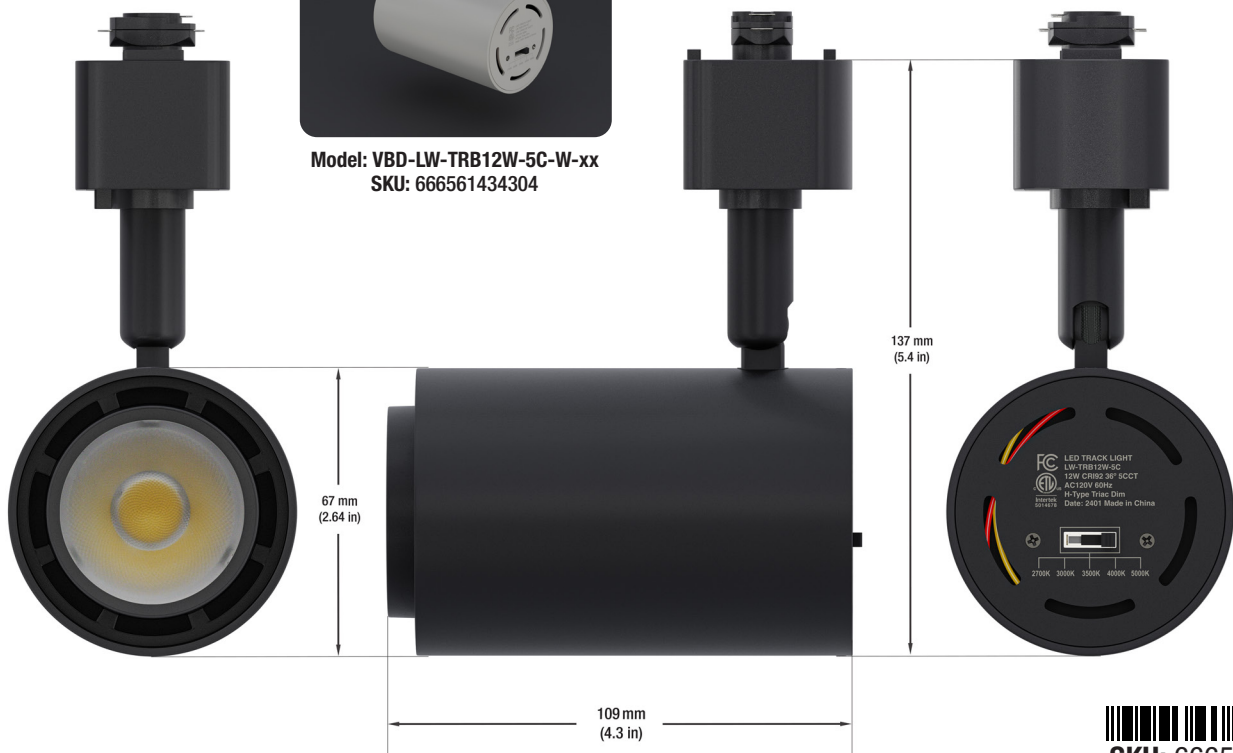

Black LED Track Light Head Dimmable 120V 12W 5CCT

SPECIFICATIONS

Model No.	VBD-LW-TRB12W-5C-B-xx
Voltage	120V AC
Wattage	12W
Color Temperatures	5CCT Selectable Color Temperature (2700K-3000K-3500K-4000K-5000K)
Material	Aluminum
Available Lens (Beam Angle)	15° • 25° • 36° • 55°
Rendering Index	CRI92
Dimmable	Yes (Triac Dimming)
IP Rating	IP20 (Indoor use only)
Type	H-Type
Certification	ETL/FCC

Features

- Dimmable with 5 CCT options for customizable lighting.
- Energy-efficient with 12W power consumption.
- Operates at 120V Type H voltage.
- Different beam angle lens available for versatile illumination.
- Flexible positioning along the track for adjustable lighting direction.
- Minimalistic design complements various interior styles.
- Easy installation suitable for residential and commercial applications.

ORDERING GUIDE

Example part number: **VBD-LW-TRB12W-5C-B - XX**

Available in White Color

Model: VBD-LW-TRB12W-5C-W-xx
SKU: 666561434304

Job Name: _____

Distributor: _____

Type: _____

Disclaimer: