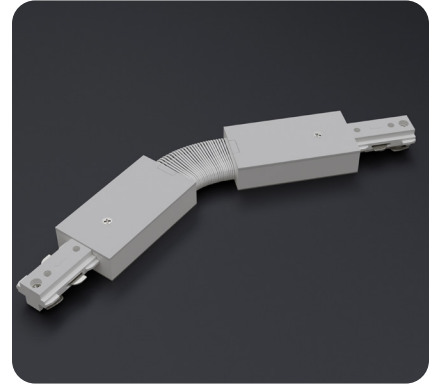

White LED Track Light Head Dimmable 120V 12W 5CCT

SPECIFICATIONS

| | |
|------------------------------------|---|
| Model No. | VBD-LW-TRB12W-5C-W-xx |
| Voltage | 120V AC |
| Wattage | 12W |
| Color Temperatures | 5CCT Selectable Color Temperature (2700K-3000K-3500K-4000K-5000K) |
| Material | Aluminum |
| Available Lens (Beam Angle) | 15° • 25° • 36° • 55° |
| Rendering Index | CRI92 |
| Dimmable | Yes (Triac Dimming) |
| IP Rating | IP20 (Indoor use only) |
| Type | H-Type |
| Certification | ETL/FCC |

ORDERING GUIDE

Example part number: **VBD-LW-TRB12W-5C-W-XX**

Available in Black Color

Model: VBD-LW-TRB12W-5C-B-xx
SKU: 666561434311

Job Name: _____

Distributor: _____

Type: _____

Disclaimer:

AVAILABLE LENSES *The track light comes with a lens of your choice; other extra lenses are sold separately.*

15° Beam Angle

25° Beam Angle

36° Beam Angle

55° Beam Angle

AVAILABLE ACCESSORIES
(Sold separately)

Track Mini Joiner H-Type
Model: VBD-0333-MJW
SKU: 666561434403

Track Angle Joiner H-Type
Model: VBD-0339-FJW
SKU: a666561434489

Track Live End Joiner H-Type
Model: VBD-0331-LEW
SKU: 666561434380

Track L Joiner H-Type
Model: VBD-0335-LJW
SKU: 666561434427