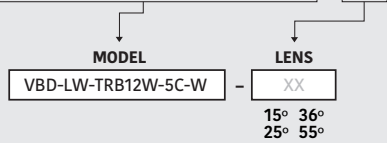

White LED Track Light Head Dimmable 120V 12W 5CCT

SPECIFICATIONS

Model No.	VBD-LW-TRB12W-5C-W-xx
Voltage	120V AC
Wattage	12W
Color Temperatures	5CCT Selectable Color Temperature (2700K-3000K-3500K-4000K-5000K)
Material	Aluminum
Available Lens (Beam Angle)	15° • 25° • 36° • 55°
Rendering Index	CRI92
Dimmable	Yes (Triac Dimming)
IP Rating	IP20 (Indoor use only)
Type	H-Type
Certification	ETL/FCC

Features

- Dimmable with 5 CCT options for customizable lighting.
- Energy-efficient with 12W power consumption.
- Operates at 120V Type H voltage.
- Different beam angle lens available for versatile illumination.
- Flexible positioning along the track for adjustable lighting direction.
- Minimalistic design complements various interior styles.
- Easy installation suitable for residential and commercial applications.

ORDERING GUIDE

Example part number: **VBD-LW-TRB12W-5C-W-XX**