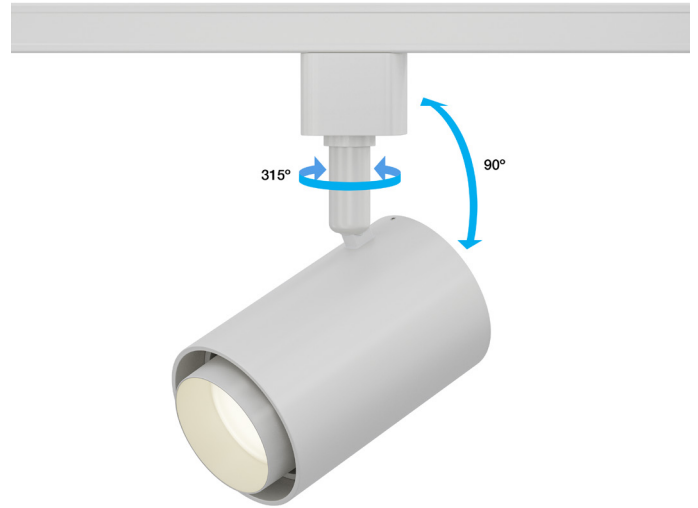

White LED Track Light Head Dimmable 120V 12W 5CCT

SPECIFICATIONS

| | |
|------------------------------------|---|
| Model No. | VBD-LW-TRB12W-5C-W-xx |
| Voltage | 120V AC |
| Wattage | 12W |
| Color Temperatures | 5CCT Selectable Color Temperature (2700K-3000K-3500K-4000K-5000K) |
| Material | Aluminum |
| Available Lens (Beam Angle) | 15° • 25° • 36° • 55° |
| Rendering Index | CRI92 |
| Dimmable | Yes (Triac Dimming) |
| IP Rating | IP20 (Indoor use only) |
| Type | H-Type |
| Certification | ETL/FCC |

Features

- Dimmable with 5 CCT options for customizable lighting.
- Energy-efficient with 12W power consumption.
- Operates at 120V Type H voltage.
- Different beam angle lens available for versatile illumination.
- Flexible positioning along the track for adjustable lighting direction.
- Minimalistic design complements various interior styles.
- Easy installation suitable for residential and commercial applications.

ORDERING GUIDE

Example part number: **VBD-LW-TRB12W-5C-W-XX**

Available in Black Color

Model: VBD-LW-TRB12W-5C-B-xx
SKU: 666561434311

Job Name: _____

Distributor: _____

Type: _____

Disclaimer:

AVAILABLE LENSES *The track light comes with a lens of your choice; other extra lenses are sold separately.*

15° Beam Angle

25° Beam Angle

36° Beam Angle

55° Beam Angle

AVAILABLE ACCESSORIES
(Sold separately)