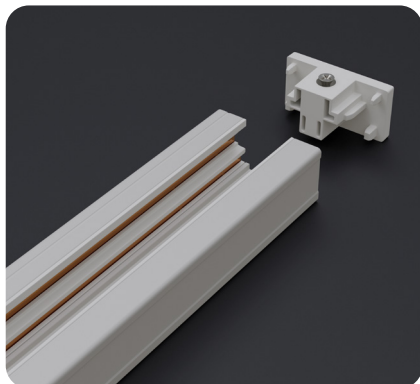

8ft H-Type Track (End caps included)
Model: VBD-0308-TCHW
SKU: 666561434366