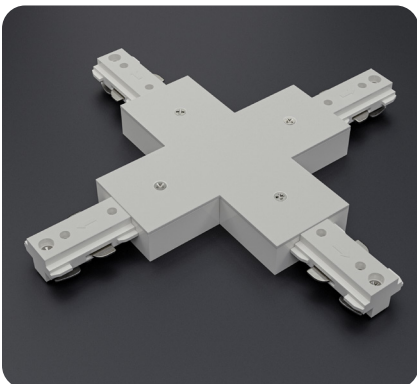

AVAILABLE LENSES *The track light comes with a lens of your choice; other extra lenses are sold separately.*

15° Beam Angle

25° Beam Angle

36° Beam Angle

55° Beam Angle

AVAILABLE ACCESSORIES
(Sold separately)

Track Mini Joiner H-Type
Model: VBD-0333-MJW
SKU: 666561434403

Track Angle Joiner H-Type
Model: VBD-0339-FJW
SKU: a666561434489

Track Live End Joiner H-Type
Model: VBD-0331-LEW
SKU: 666561434380

Track L Joiner H-Type
Model: VBD-0335-LJW
SKU: 666561434427

Track Mini T Joiner H-Type
Model: VBD-0336-TJW
SKU: 666561434441

Track Cross Joiner H-Type
Model: VBD-0337-CJW
SKU: 666561434465

Track Floating Canopy H-Type
Model: VBD-0341-FCW
SKU: 666561434502

Track Monopoint Canopy H-Type
Model: VBD-0343-MCW
SKU: 666561434526