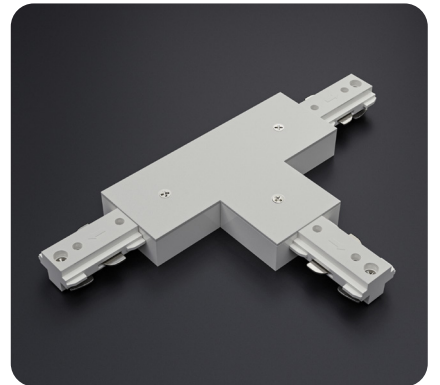

AVAILABLE LENSES *The track light comes with a lens of your choice; other extra lenses are sold separately.*

15° Beam Angle

25° Beam Angle

36° Beam Angle

55° Beam Angle

AVAILABLE ACCESSORIES
(Sold separately)

Track Mini Joiner H-Type
Model: VBD-0333-MJW
SKU: 666561434403

Track Angle Joiner H-Type
Model: VBD-0339-FJW
SKU: a666561434489

Track Live End Joiner H-Type
Model: VBD-0331-LEW
SKU: 666561434380

Track L Joiner H-Type
Model: VBD-0335-LJW
SKU: 666561434427

Track Mini T Joiner H-Type
Model: VBD-0336-TJW
SKU: 666561434441

Track Cross Joiner H-Type
Model: VBD-0337-CJW
SKU: 666561434465

Track Floating Canopy H-Type
Model: VBD-0341-FCW
SKU: 666561434502

Track Monopoint Canopy H-Type
Model: VBD-0343-MCW
SKU: 666561434526