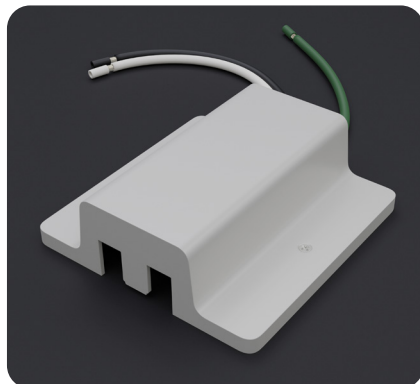

Track Floating Canopy H-Type
Model: VBD-0341-FCW
SKU: 666561434502