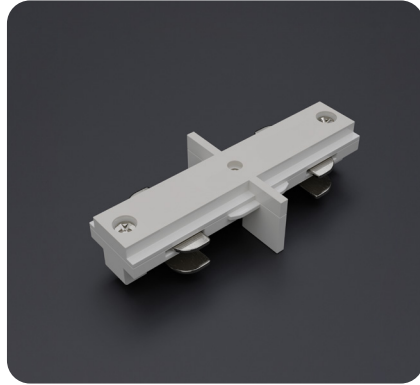

White LED Track Light Head Dimmable 120V 12W 5CCT

SPECIFICATIONS

| | |
|------------------------------------|---|
| Model No. | VBD-LW-TRB12W-5C-W-xx |
| Voltage | 120V AC |
| Wattage | 12W |
| Color Temperatures | 5CCT Selectable Color Temperature (2700K-3000K-3500K-4000K-5000K) |
| Material | Aluminum |
| Available Lens (Beam Angle) | 15° • 25° • 36° • 55° |
| Rendering Index | CRI92 |
| Dimmable | Yes (Triac Dimming) |
| IP Rating | IP20 (Indoor use only) |
| Type | H-Type |
| Certification | ETL/FCC |

AVAILABLE LENSES *The track light comes with a lens of your choice; other extra lenses are sold separately.*

15° Beam Angle

25° Beam Angle

36° Beam Angle

55° Beam Angle

AVAILABLE ACCESSORIES
(Sold separately)

Track Mini Joiner H-Type
Model: VBD-0333-MJW
SKU: 666561434403

Track Angle Joiner H-Type
Model: VBD-0339-FJW
SKU: a666561434489

Track Live End Joiner H-Type
Model: VBD-0331-LEW
SKU: 666561434380

Track L Joiner H-Type
Model: VBD-0335-LJW
SKU: 666561434427

Track Mini T Joiner H-Type
Model: VBD-0336-TJW
SKU: 666561434441

Track Cross Joiner H-Type
Model: VBD-0337-CJW
SKU: 666561434465

Track Floating Canopy H-Type
Model: VBD-0341-FCW
SKU: 666561434502

Track Monopoint Canopy H-Type
Model: VBD-0343-MCW
SKU: 666561434526