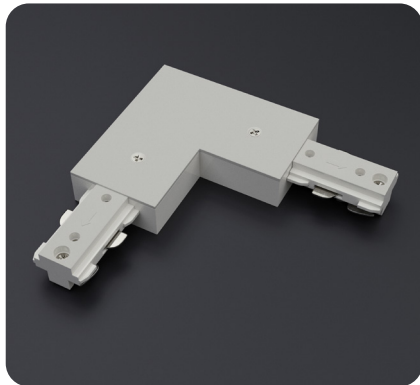

White LED Track Light Head Dimmable 120V 12W 5CCT

SPECIFICATIONS

| | |
|------------------------------------|---|
| Model No. | VBD-LW-TRB12W-5C-W-xx |
| Voltage | 120V AC |
| Wattage | 12W |
| Color Temperatures | 5CCT Selectable Color Temperature (2700K-3000K-3500K-4000K-5000K) |
| Material | Aluminum |
| Available Lens (Beam Angle) | 15° • 25° • 36° • 55° |
| Rendering Index | CRI92 |
| Dimmable | Yes (Triac Dimming) |
| IP Rating | IP20 (Indoor use only) |
| Type | H-Type |
| Certification | ETL/FCC |

AVAILABLE LENSES *The track light comes with a lens of your choice; other extra lenses are sold separately.*

15° Beam Angle

25° Beam Angle

36° Beam Angle

55° Beam Angle

AVAILABLE ACCESSORIES
(Sold separately)

Track Mini Joiner H-Type
Model: VBD-0333-MJW
SKU: 666561434403

Track Angle Joiner H-Type
Model: VBD-0339-FJW
SKU: a666561434489

Track Live End Joiner H-Type
Model: VBD-0331-LEW
SKU: 666561434380

Track L Joiner H-Type
Model: VBD-0335-LJW
SKU: 666561434427

Track Mini T Joiner H-Type
Model: VBD-0336-TJW
SKU: 666561434441

Track Cross Joiner H-Type
Model: VBD-0337-CJW
SKU: 666561434465

Track Floating Canopy H-Type
Model: VBD-0341-FCW
SKU: 666561434502

Track Monopoint Canopy H-Type
Model: VBD-0343-MCW
SKU: 666561434526