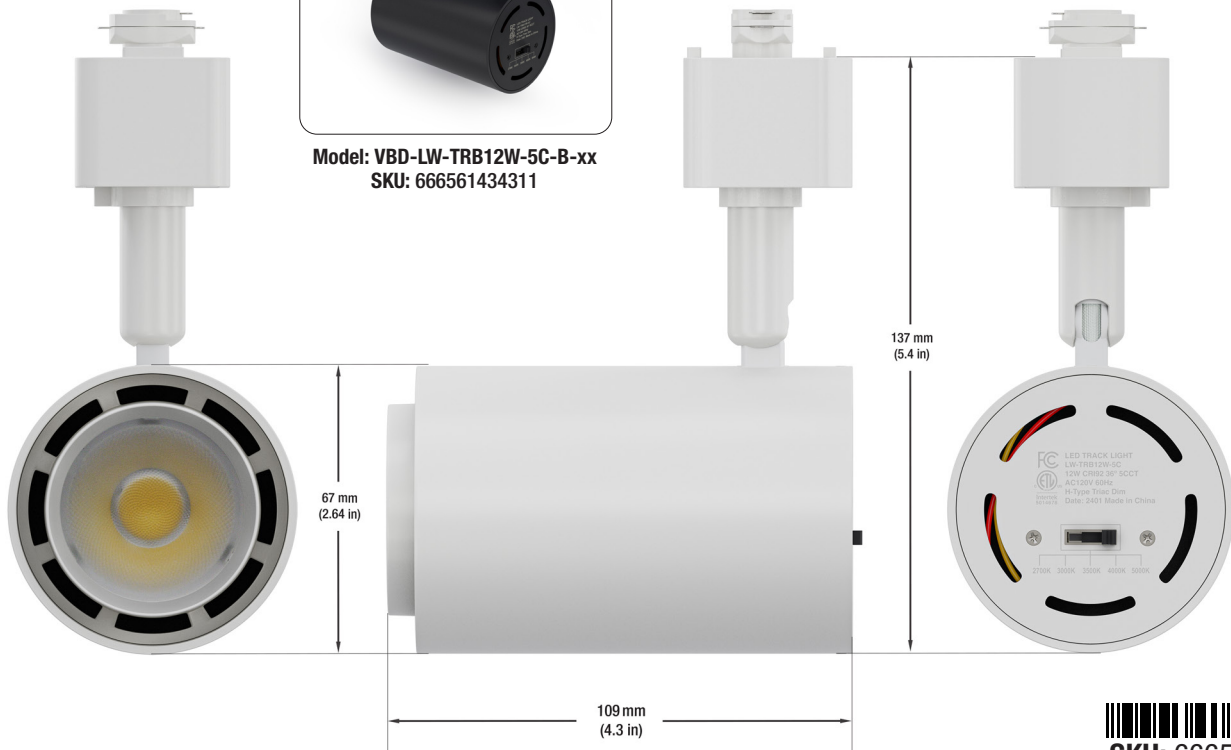

White LED Track Light Head Dimmable 120V 12W 5CCT

SPECIFICATIONS

| | |
|------------------------------------|---|
| Model No. | VBD-LW-TRB12W-5C-W-xx |
| Voltage | 120V AC |
| Wattage | 12W |
| Color Temperatures | 5CCT Selectable Color Temperature (2700K-3000K-3500K-4000K-5000K) |
| Material | Aluminum |
| Available Lens (Beam Angle) | 15° • 25° • 36° • 55° |
| Rendering Index | CRI92 |
| Dimmable | Yes (Triac Dimming) |
| IP Rating | IP20 (Indoor use only) |
| Type | H-Type |
| Certification | ETL/FCC |

Features

- Dimmable with 5 CCT options for customizable lighting.
- Energy-efficient with 12W power consumption.
- Operates at 120V Type H voltage.
- Different beam angle lens available for versatile illumination.
- Flexible positioning along the track for adjustable lighting direction.
- Minimalistic design complements various interior styles.
- Easy installation suitable for residential and commercial applications.

ORDERING GUIDE

Example part number: **VBD-LW-TRB12W-5C-W-XX**

Available in Black Color

Model: VBD-LW-TRB12W-5C-B-xx
SKU: 666561434311

Job Name: _____

Distributor: _____

Type: _____

Disclaimer: