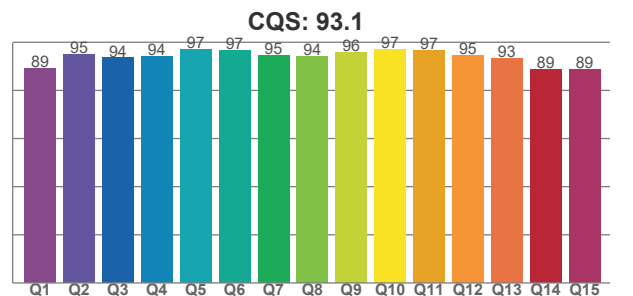

Color parameters

CCT	CRI	CRI R9	TM30 Rf	TM30 Rg	CQS	x	y	u	v	Duv
2944 K	94.8	66.1	93.5	99.9	93.1	0.4	0.4	0.3	0.3	-0.0023