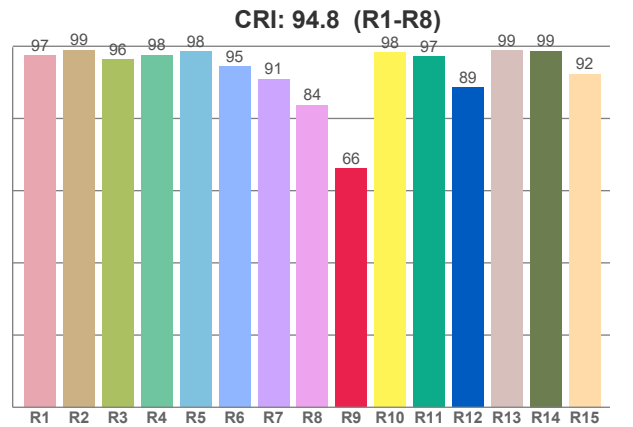

CRI R values, only R1-R8 are used to calculate final CRI value

R1	R2	R3	R4	R5	R6	R7	R8	R9	R10	R11	R12	R13	R14	R15
97.41	98.97	96.43	97.62	98.49	94.51	91.00	83.75	66.14	98.23	97.14	88.51	98.79	98.72	92.31

TM30 C values, 16 binned values out of total of 99 C values

C1	C2	C3	C4	C5	C6	C7	C8	C9	C10	C11	C12	C13	C14	C15	C16
92.36	94.36	94.20	96.40	96.31	96.68	94.61	97.36	95.91	94.44	93.33	90.32	90.05	87.50	92.25	86.17

CQS Q values

Q1	Q2	Q3	Q4	Q5	Q6	Q7	Q8	Q9	Q10	Q11	Q12	Q13	Q14	Q15
89.07	95.12	93.53	94.31	96.90	96.63	94.71	94.29	95.72	97.13	96.52	94.63	93.16	88.76	88.67