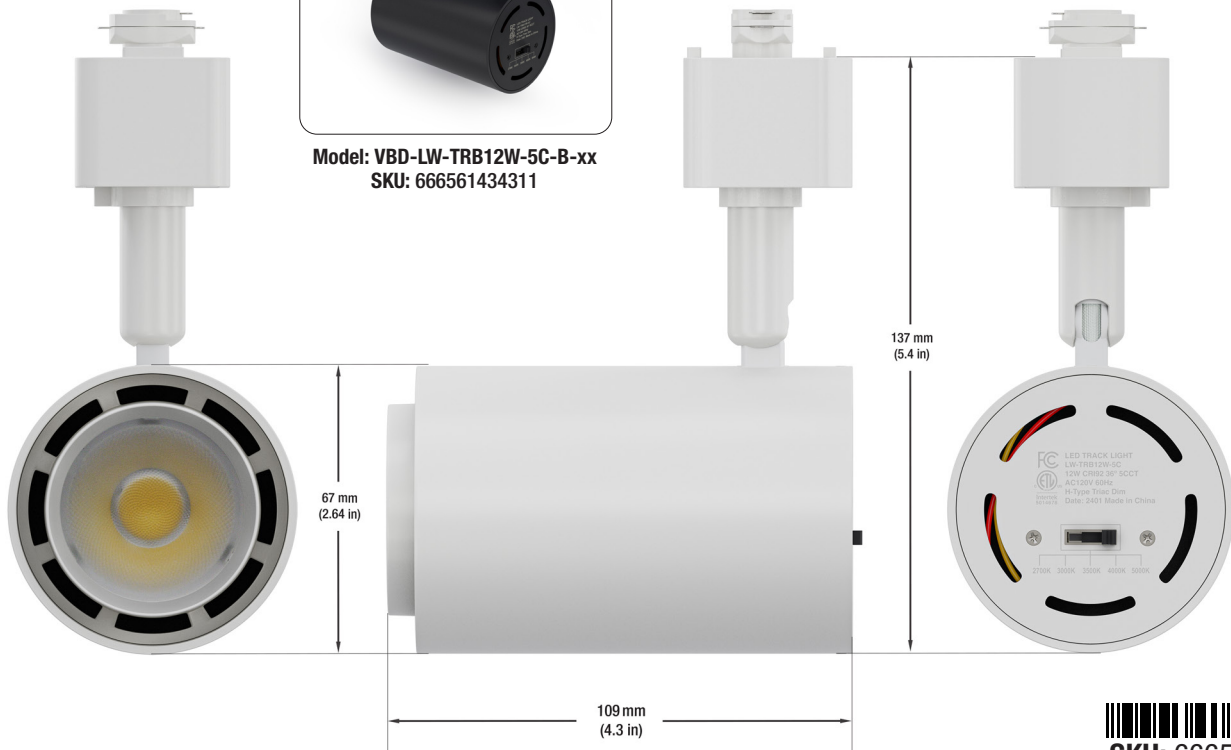

### SPECIFICATIONS

|                                    |                                                                   |
|------------------------------------|-------------------------------------------------------------------|
| <b>Model No.</b>                   | VBD-LW-TRB12W-5C-W-xx                                             |
| <b>Voltage</b>                     | 120V AC                                                           |
| <b>Wattage</b>                     | 12W                                                               |
| <b>Color Temperatures</b>          | 5CCT Selectable Color Temperature (2700K-3000K-3500K-4000K-5000K) |
| <b>Material</b>                    | Aluminum                                                          |
| <b>Available Lens (Beam Angle)</b> | 15° • 25° • 36° • 55°                                             |
| <b>Rendering Index</b>             | CRI92                                                             |
| <b>Dimmable</b>                    | Yes (Triac Dimming)                                               |
| <b>IP Rating</b>                   | IP20 (Indoor use only)                                            |
| <b>Type</b>                        | H-Type                                                            |
| <b>Certification</b>               | ETL/FCC                                                           |

### ORDERING GUIDE

Example part number: **VBD-LW-TRB12W-5C-W-XX**

Available in Black Color

Model: VBD-LW-TRB12W-5C-B-xx  
SKU: 666561434311

Job Name: \_\_\_\_\_

Distributor: \_\_\_\_\_

Type: \_\_\_\_\_