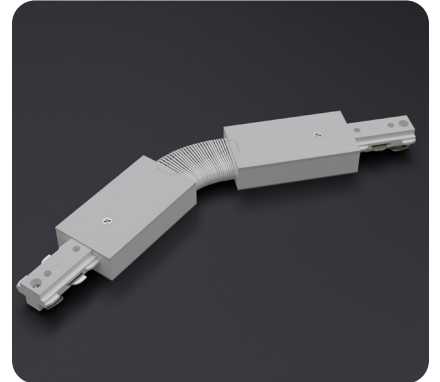

### ORDERING GUIDE

Example part number: **VBD-LW-TRB12W-5C-W-XX**

Available in Black Color

Model: VBD-LW-TRB12W-5C-B-xx  
SKU: 666561434311

Job Name: \_\_\_\_\_

Distributor: \_\_\_\_\_

Type: \_\_\_\_\_

**AVAILABLE LENSES** *The track light comes with a lens of your choice; other extra lenses are sold separately.*

15° Beam Angle

25° Beam Angle

36° Beam Angle

55° Beam Angle

**AVAILABLE ACCESSORIES**  
*(Sold separately)*

Track Mini Joiner H-Type  
Model: VBD-0333-MJW  
SKU: 666561434403

Track Angle Joiner H-Type  
Model: VBD-0339-FJW  
SKU: a666561434489

Track Live End Joiner H-Type  
Model: VBD-0331-LEW  
SKU: 666561434380