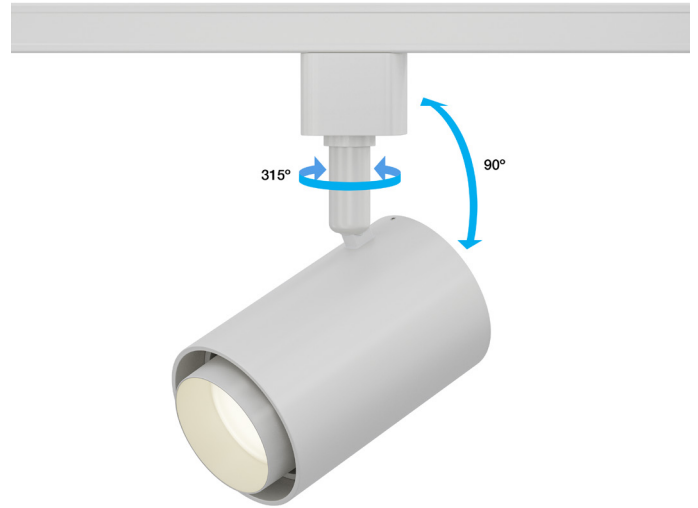

### ORDERING GUIDE

Example part number: **VBD-LW-TRB12W-5C-W-XX**

Available in Black Color

Model: VBD-LW-TRB12W-5C-B-xx  
SKU: 666561434311

Job Name: \_\_\_\_\_

Distributor: \_\_\_\_\_

Type: \_\_\_\_\_