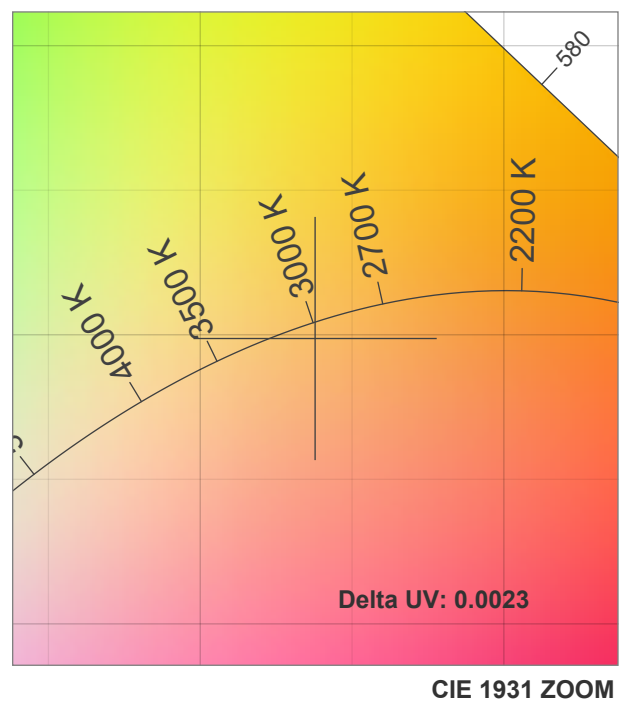

CRI R values, only R1-R8 are used to calculate final CRI value

R1	R2	R3	R4	R5	R6	R7	R8	R9	R10	R11	R12	R13	R14	R15
97.41	98.97	96.43	97.62	98.49	94.51	91.00	83.75	66.14	98.23	97.14	88.51	98.79	98.72	92.31

TM30 C values, 16 binned values out of total of 99 C values

C1	C2	C3	C4	C5	C6	C7	C8	C9	C10	C11	C12	C13	C14	C15	C16
92.36	94.36	94.20	96.40	96.31	96.68	94.61	97.36	95.91	94.44	93.33	90.32	90.05	87.50	92.25	86.17

CQS Q values

Q1	Q2	Q3	Q4	Q5	Q6	Q7	Q8	Q9	Q10	Q11	Q12	Q13	Q14	Q15
89.07	95.12	93.53	94.31	96.90	96.63	94.71	94.29	95.72	97.13	96.52	94.63	93.16	88.76	88.67