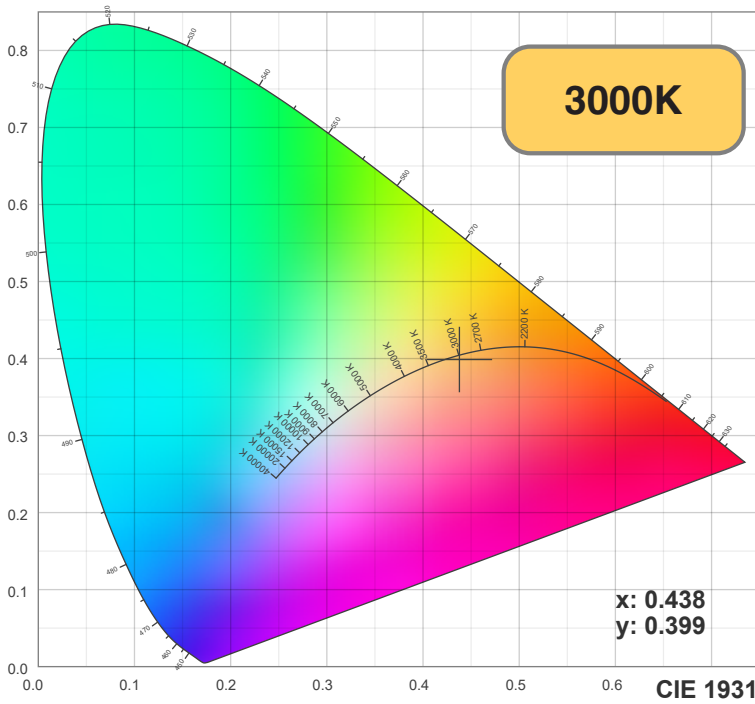

Light measurement was created using the Viso Systems - Light Inspector. [www.visosystems.com](http://www.visosystems.com)

CRI R values, only R1-R8 are used to calculate final CRI value

|       |       |       |       |       |       |       |       |       |       |       |       |       |       |       |
|-------|-------|-------|-------|-------|-------|-------|-------|-------|-------|-------|-------|-------|-------|-------|
| R1    | R2    | R3    | R4    | R5    | R6    | R7    | R8    | R9    | R10   | R11   | R12   | R13   | R14   | R15   |
| 97.41 | 98.97 | 96.43 | 97.62 | 98.49 | 94.51 | 91.00 | 83.75 | 66.14 | 98.23 | 97.14 | 88.51 | 98.79 | 98.72 | 92.31 |