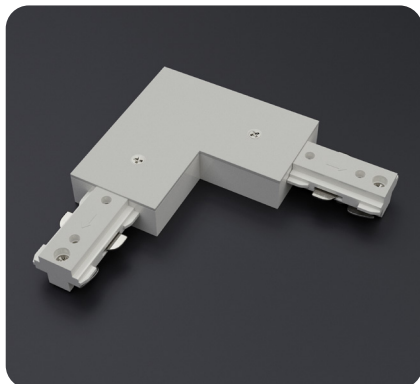

### ORDERING GUIDE

Example part number: **VBD-LW-TRB12W-5C-W-XX**

Available in Black Color

Model: VBD-LW-TRB12W-5C-B-xx  
SKU: 666561434311

Job Name: \_\_\_\_\_

Distributor: \_\_\_\_\_

Type: \_\_\_\_\_

**AVAILABLE LENSES** *The track light comes with a lens of your choice; other extra lenses are sold separately.*

15° Beam Angle

25° Beam Angle

36° Beam Angle

55° Beam Angle

**AVAILABLE ACCESSORIES**  
*(Sold separately)*

Track Mini Joiner H-Type  
Model: VBD-0333-MJW  
SKU: 666561434403

Track Angle Joiner H-Type  
Model: VBD-0339-FJW  
SKU: a666561434489

Track Live End Joiner H-Type  
Model: VBD-0331-LEW  
SKU: 666561434380