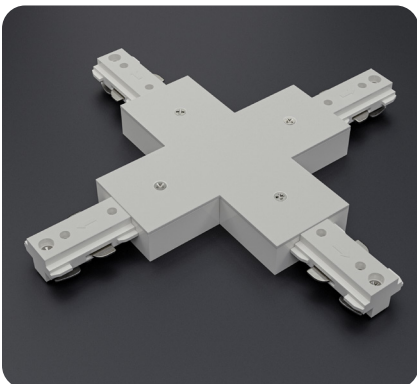

Track Cross Joiner H-Type
Model: VBD-0337-CJW
SKU: 666561434465