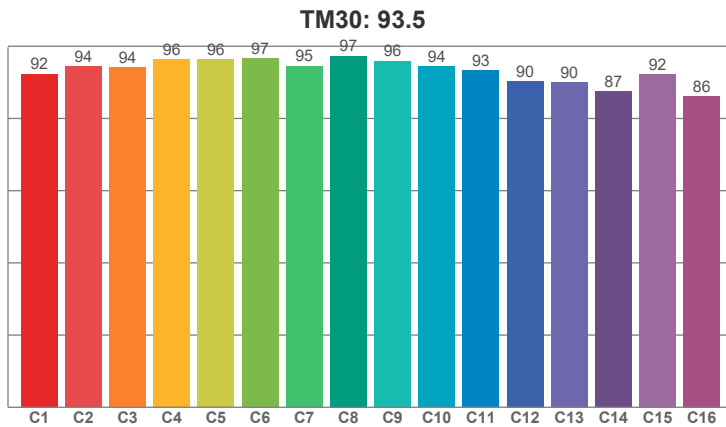

CRI R values, only R1-R8 are used to calculate final CRI value

R1	R2	R3	R4	R5	R6	R7	R8	R9	R10	R11	R12	R13	R14	R15
97.41	98.97	96.43	97.62	98.49	94.51	91.00	83.75	66.14	98.23	97.14	88.51	98.79	98.72	92.31

TM30 C values, 16 binned values out of total of 99 C values

C1	C2	C3	C4	C5	C6	C7	C8	C9	C10	C11	C12	C13	C14	C15	C16
92.36	94.36	94.20	96.40	96.31	96.68	94.61	97.36	95.91	94.44	93.33	90.32	90.05	87.50	92.25	86.17

CQS Q values

Q1	Q2	Q3	Q4	Q5	Q6	Q7	Q8	Q9	Q10	Q11	Q12	Q13	Q14	Q15
89.07	95.12	93.53	94.31	96.90	96.63	94.71	94.29	95.72	97.13	96.52	94.63	93.16	88.76	88.67