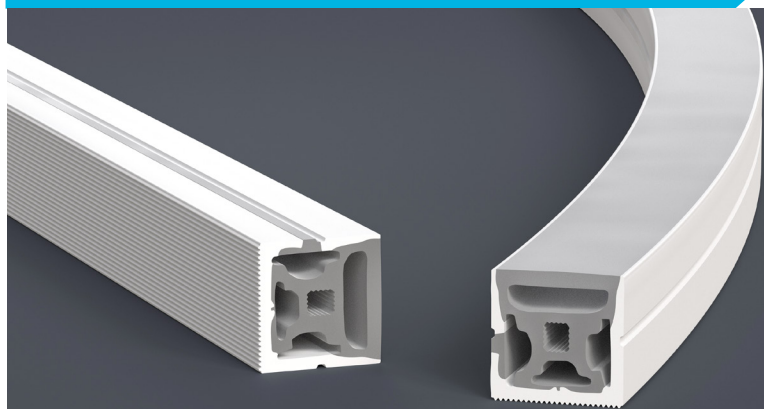

# VEROBOARD®

**Model: VBD-N2020-SFD-W**

<b>Material:</b>	Silicone
<b>Colour:</b>	White
<b>Beam Angel:</b>	120°
<b>Channel Length:</b>	5m (16.4ft) Max
<b>Channel Width:</b>	20mm (0.78")
<b>Channel Height:</b>	20mm (0.78")

**Job Name:** \_\_\_\_\_

**Distributor:** \_\_\_\_\_

**Type:** \_\_\_\_\_

**Model: VBD-N2020-SFD-W**

**VBD-N2020-SFD-W** is designed to meet your needs with exceptional performance and quality. Please note that while this product is built to excel in various conditions, it is not recommended for extended exposure to strong UV rays or direct sunlight. If you intend to utilize the **VBD-N2020-SFD-W** outdoors, we strongly recommend providing ample shade or protective cover to shield it from direct sunlight.

## ACCESSORIES (Sold Separately)

End Caps (1 Pair/bag)	Mounting Clips (10 PCs/bag)	Flexible Clips (1 Meter)	Linear Mounting (1 Meter)
<p><b>Model: VBD-EN2020-W</b> <b>SKU: 666561432843</b></p>	<p><b>Model: VBD-CLN2020-MC</b> <b>SKU: 666561432829</b></p>	<p><b>Model: VBD-CLN2020-FC</b> <b>SKU: 666561432805</b></p>	<p><b>Model: VBD-CLN2020-LI</b> <b>SKU: 666561432812</b></p>

## Ordering Guide Example: VBD-N2020-SFD-W-4FT

MODEL	LENGTH (FT)	
VBD-N2020-SFD-W	XXXX	Maximum Length 5 Meters (16.4ft)