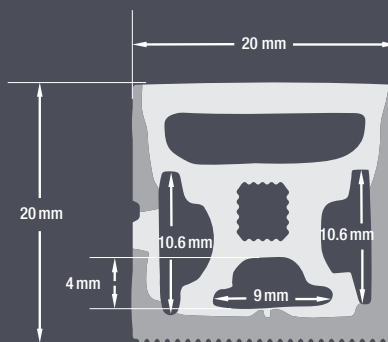

VEROBOARD®

Model: VBD-N2020-SFD-W

Material:	Silicone
Colour:	White
Beam Angel:	120°
Channel Length:	5m (16.4ft) Max
Channel Width:	20mm (0.78")
Channel Height:	20mm (0.78")

Job Name: _____

Distributor: _____

Type: _____

VBD-N2020-SFD-W is designed to meet your needs with exceptional performance and quality. Please note that while this product is built to excel in various conditions, it is not recommended for extended exposure to strong UV rays or direct sunlight. If you intend to utilize the **VBD-N2020-SFD-W** outdoors, we strongly recommend providing ample shade or protective cover to shield it from direct sunlight.

ACCESSORIES (Sold Separately)

End Caps (1 Pair/bag)	Mounting Clips (10 PCs/bag)	Flexible Clips (1 Meter)	Linear Mounting (1 Meter)
Model: VBD-EN2020-W SKU: 666561432843	Model: VBD-CLN2020-MC SKU: 666561432829	Model: VBD-CLN2020-FC SKU: 666561432805	Model: VBD-CLN2020-LI SKU: 666561432812

Ordering Guide Example: VBD-N2020-SFD-W-4FT

MODEL	LENGTH (FT)	
VBD-N2020-SFD-W	XXXX	Maximum Length 5 Meters (16.4ft)