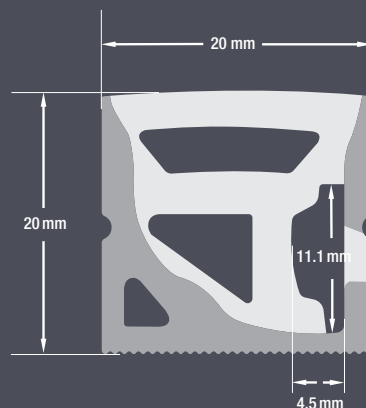

VEROBOARD®

Model: VBD-N2020-SD-W

Material:	Silicone
Colour:	White
Beam Angel:	120°
Channel Length:	5m (16.4ft) Max
Channel Width:	20mm (0.78")
Channel Height:	20mm (0.78")

Job Name: _____

Distributor: _____

Type: _____

SKU: 666561432836

Model: VBD-N2020-SD-W

VBD-N2020-SD-W is designed to meet your needs with exceptional performance and quality. Please note that while this product is built to excel in various conditions, it is not recommended for extended exposure to strong UV rays or direct sunlight. If you intend to utilize the **VBD-N2020-SD-W** outdoors, we strongly recommend providing ample shade or protective cover to shield it from direct sunlight.

Ordering Guide Example: VBD-N2020-SD-W-4FT

MODEL

LENGTH (FT)

VBD-N2020-SD-W

-

XXXX

Maximum Length 5 Meters (16.4ft)