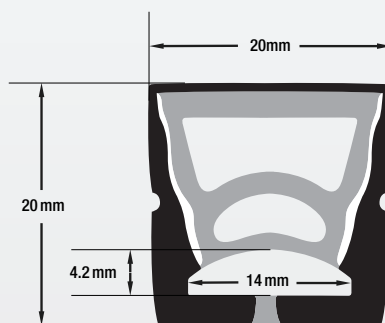

VEROBOARD®

Model: VBD-N2020-SF-B

Material:	Silicone
Colour:	Black
Beam Angel:	120°
Channel Length:	5m (16.4ft) Max
Channel Width:	20mm (0.78")
Channel Height:	20mm (0.78")

Job Name: _____

Distributor: _____

Type: _____

VBD-N2020-SF-B is designed to meet your needs with exceptional performance and quality. Please note that while this product is built to excel in various conditions, it is not recommended for extended exposure to strong UV rays or direct sunlight. If you intend to utilize the **VBD-N2020-SF-B** outdoors, we strongly recommend providing ample shade or protective cover to shield it from direct sunlight.

ACCESSORIES (Sold Separately)

End Caps (1 Pair/bag)	Mounting Clips (10 PCs/bag)	Flexible Clips (1 Meter)	Linear Mounting (1 Meter)
Model: VBD-N2020-SF-B SKU: 666561432799	Model: VBD-CLN2020-MC SKU: 666561432829	Model: VBD-CLN2020-FC SKU: 666561432805	Model: VBD-CLN2020-LI SKU: 666561432812

Ordering Guide Example: VBD-N2020-SF-B-4FT

MODEL	LENGTH (FT)	
VBD-N2020-SF-B	XXXX	Maximum Length 5 Meters (16.4ft)