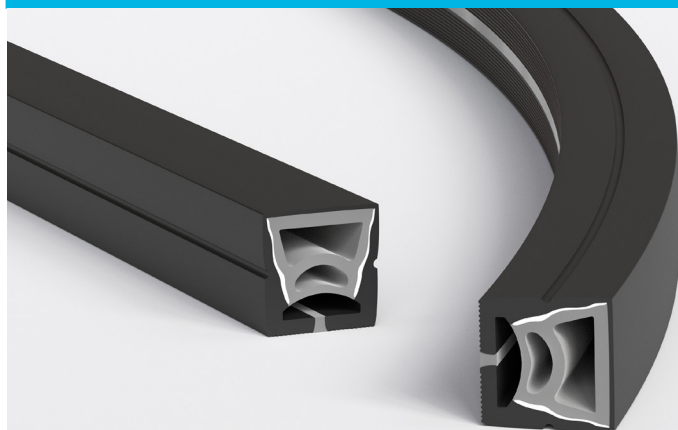

VEROBOARD®

Model: VBD-N2020-SF-B

Material:	Silicone
Colour:	Black
Beam Angel:	120°
Channel Length:	5m (16.4ft) Max
Channel Width:	20mm (0.78")
Channel Height:	20mm (0.78")

Job Name: _____

Distributor: _____

Type: _____

Model: VBD-N2020-SF-B

VBD-N2020-SF-B is designed to meet your needs with exceptional performance and quality. Please note that while this product is built to excel in various conditions, it is not recommended for extended exposure to strong UV rays or direct sunlight. If you intend to utilize the **VBD-N2020-SF-B** outdoors, we strongly recommend providing ample shade or protective cover to shield it from direct sunlight.

ACCESSORIES (Sold Separately)

End Caps (1 Pair/bag)	Mounting Clips (10 PCs/bag)	Flexible Clips (1 Meter)	Linear Mounting (1 Meter)
 <p>Model: VBD-N2020-SF-B SKU: 666561432799</p>	 <p>Model: VBD-CLN2020-MC SKU: 666561432829</p>	 <p>Model: VBD-CLN2020-FC SKU: 666561432805</p>	 <p>Model: VBD-CLN2020-LI SKU: 666561432812</p>

Ordering Guide Example: VBD-N2020-SF-B-4FT

MODEL	LENGTH (FT)	
VBD-N2020-SF-B	XXXX	Maximum Length 5 Meters (16.4ft)