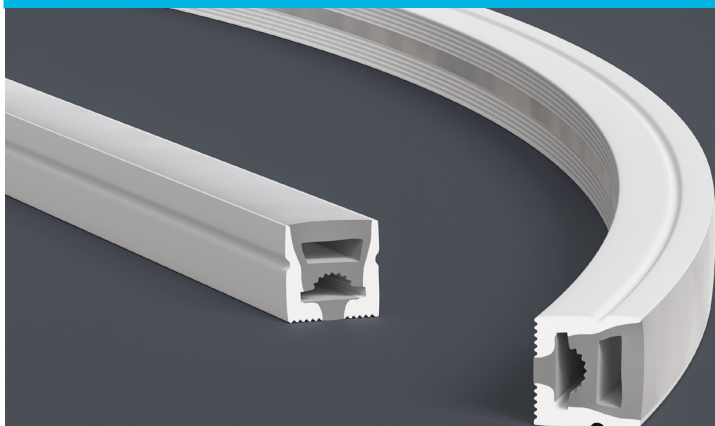

# VEROBOARD®

**Model: VBD-N1212-SF-W**

<b>Material:</b>	Silicone
<b>Colour:</b>	White
<b>Beam Angel:</b>	120°
<b>Channel Length:</b>	5m (16.4ft) Max
<b>Channel Width:</b>	12mm (0.47")
<b>Channel Height:</b>	12mm (0.47")

**Job Name:** \_\_\_\_\_

**Distributor:** \_\_\_\_\_

**Type:** \_\_\_\_\_

**Model: VBD-N1212-SF-W**

**VBD-N1212-SF-W** is designed to meet your needs with exceptional performance and quality. Please note that while this product is built to excel in various conditions, it is not recommended for extended exposure to strong UV rays or direct sunlight. If you intend to utilize the **VBD-N1212-SF-W** outdoors, we strongly recommend providing ample shade or protective cover to shield it from direct sunlight.

## ACCESSORIES (Sold Separately)

End Caps (1 Pair/bag)	Mounting Clips (10 PCs/bag)	Flexible Clips (1 Meter)	Linear Mounting (1 Meter)
<p><b>Model: VBD-EN1212-W</b> <b>SKU: 666561432744</b></p>	<p><b>Model: VBD-CLN1212-MC</b> <b>SKU: 666561432720</b></p>	<p><b>Model: VBD-CLN1212-FC</b> <b>SKU: 666561432706</b></p>	<p><b>Model: VBD-CLN1212-LI</b> <b>SKU: 666561432713</b></p>

## Ordering Guide Example: VBD-N1212-SF-W-4FT

MODEL	LENGTH (FT)	
VBD-N1212-SF-W	XXXX	Maximum Length 5 Meters (16.4ft)