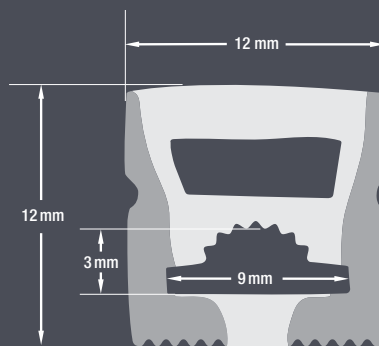

VEROBOARD®

Model: VBD-N1212-SF-W

Material:	Silicone
Colour:	White
Beam Angel:	120°
Channel Length:	5m (16.4ft) Max
Channel Width:	12mm (0.47")
Channel Height:	12mm (0.47")

Job Name: _____

Distributor: _____

Type: _____

VBD-N1212-SF-W is designed to meet your needs with exceptional performance and quality. Please note that while this product is built to excel in various conditions, it is not recommended for extended exposure to strong UV rays or direct sunlight. If you intend to utilize the **VBD-N1212-SF-W** outdoors, we strongly recommend providing ample shade or protective cover to shield it from direct sunlight.

ACCESSORIES (Sold Separately)

End Caps (1 Pair/bag)	Mounting Clips (10 PCs/bag)	Flexible Clips (1 Meter)	Linear Mounting (1 Meter)
Model: VBD-EN1212-W SKU: 666561432744	Model: VBD-CLN1212-MC SKU: 666561432720	Model: VBD-CLN1212-FC SKU: 666561432706	Model: VBD-CLN1212-LI SKU: 666561432713

Ordering Guide Example: VBD-N1212-SF-W-4FT

MODEL	LENGTH (FT)	
VBD-N1212-SF-W	XXXX	Maximum Length 5 Meters (16.4ft)