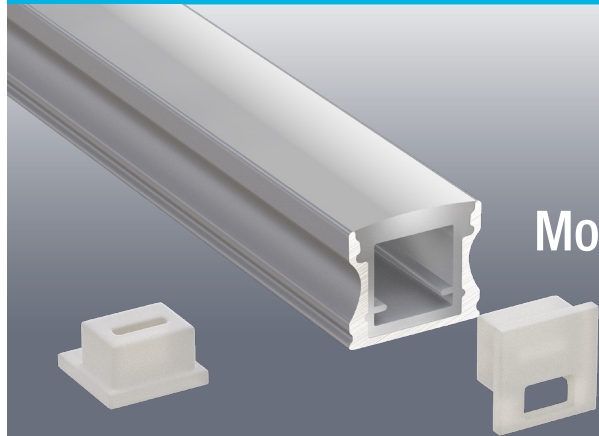

VEROBOARD®

Model: VBD-CH-S4WP

Material:	Anodized Aluminum
Colour:	Silver Grey
Diffuser Type:	Frosted
Diffuser Material:	Epoxy Fiber
Channel Length:	2.4m (7.8ft)
Channel Width:	17.24mm (0.68in)
Channel Height:	15.39mm (0.6in)
Accessories Included:	1 Pair of End Caps

Job Name: _____

Distributor: _____

Type: _____

Model: VBD-CH-S4WP

ACCESSORIES (Sold Separately)

Extra End Caps (4 Pair/bag)	Mounting Clips (6 PCs/bag)	Adjustable Bracket (2 pcs/bag)	
<p>Model: VBD-ENCH-S7 SKU: 666561426965</p>	<p>Model: VBD-CLCH-S4 SKU: 666561427177</p>	<p>VBD-BR-S4S5 SKU: 666561427450</p>	

ORDERING GUIDE

MODEL

LENGTH

VBD-CH-S4WP

-

XXXX

2.4 Meter (7.8ft)