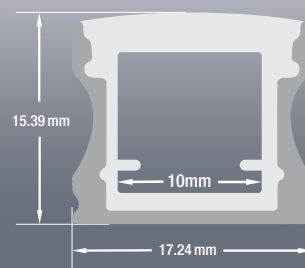

VEROBOARD®

Model: VBD-CH-S4WP

Material:	Anodized Aluminum
Colour:	Silver Grey
Diffuser Type:	Frosted
Diffuser Material:	Epoxy Fiber
Channel Length:	2.4m (7.8ft)
Channel Width:	17.24mm (0.68in)
Channel Height:	15.39mm (0.6in)
Accessories Included:	1 Pair of End Caps

Job Name: _____

Distributor: _____

Type: _____

Model: VBD-CH-S4WP

ACCESSORIES (Sold Separately)

Extra End Caps (4 Pair/bag)	Mounting Clips (6 PCs/bag)	Adjustable Bracket (2 pcs/bag)	
<p>Model: VBD-ENCH-S7 SKU: 666561426965</p>	<p>Model: VBD-CLCH-S4 SKU: 666561427177</p>	<p>VBD-BR-S4S5 SKU: 666561427450</p>	

ORDERING GUIDE

MODEL

LENGTH

VBD-CH-S4WP

-

XXXX

2.4 Meter (7.8ft)