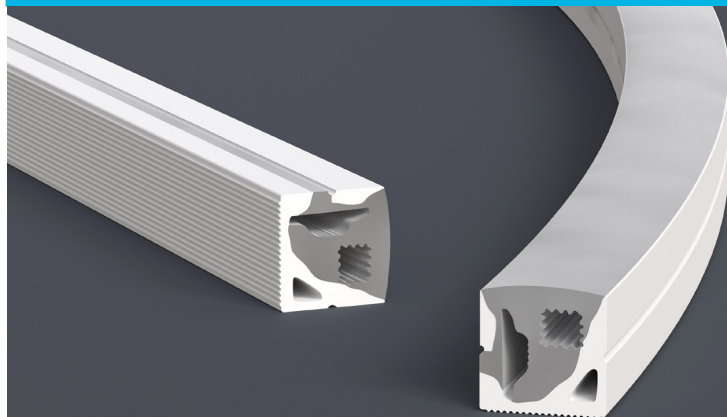

VEROBOARD®

Model: VBD-N1616-SD-W

Material:	Silicone
Colour:	White
Beam Angel:	120°
Channel Length:	5m (16.4ft) Max
Channel Width:	16mm (0.62")
Channel Height:	16mm (0.62")

Job Name: _____

Distributor: _____

Type: _____

Model: VBD-N1616-SD-W

VBD-N1616-SD-W is designed to meet your needs with exceptional performance and quality. Please note that while this product is built to excel in various conditions, it is not recommended for extended exposure to strong UV rays or direct sunlight. If you intend to utilize the **VBD-N1616-SD-W** outdoors, we strongly recommend providing ample shade or protective cover to shield it from direct sunlight.

ACCESSORIES (Sold Separately)

End Caps (1 Pair/bag)	Mounting Clips (10 PCs/bag)	Flexible Clips (1 Meter)	Linear Mounting (1 Meter)
<p>Model: VBD-EN1616-W SKU: 666561432546</p>	<p>Model: VBD-CLN1616-MC SKU: 666561432522</p>	<p>Model: VBD-CLN1616-FC SKU: 666561432508</p>	<p>Model: VBD-CLN1616-LI SKU: 666561432515</p>

Ordering Guide Example: VBD-N1616-SD-W-4FT

MODEL	LENGTH (FT)	
VBD-N1616-SD-W	XXXX	Maximum Length 5 Meters (16.4ft)