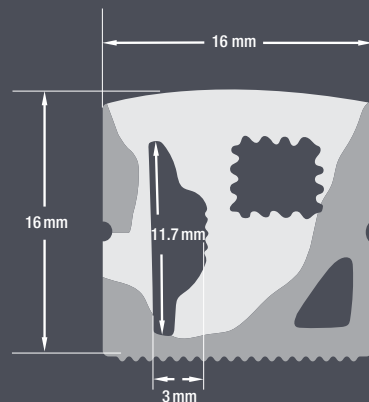

VEROBOARD®

Model: VBD-N1616-SD-W

Material:	Silicone
Colour:	White
Beam Angel:	120°
Channel Length:	5m (16.4ft) Max
Channel Width:	16mm (0.62")
Channel Height:	16mm (0.62")

Job Name: _____

Distributor: _____

Type: _____

VBD-N1616-SD-W is designed to meet your needs with exceptional performance and quality. Please note that while this product is built to excel in various conditions, it is not recommended for extended exposure to strong UV rays or direct sunlight. If you intend to utilize the **VBD-N1616-SD-W** outdoors, we strongly recommend providing ample shade or protective cover to shield it from direct sunlight.

ACCESSORIES (Sold Separately)

End Caps (1 Pair/bag)	Mounting Clips (10 PCs/bag)	Flexible Clips (1 Meter)	Linear Mounting (1 Meter)
Model: VBD-EN1616-W SKU: 666561432546	Model: VBD-CLN1616-MC SKU: 666561432522	Model: VBD-CLN1616-FC SKU: 666561432508	Model: VBD-CLN1616-LI SKU: 666561432515

Ordering Guide Example: VBD-N1616-SD-W-4FT

MODEL	LENGTH (FT)	
VBD-N1616-SD-W	XXXX	Maximum Length 5 Meters (16.4ft)