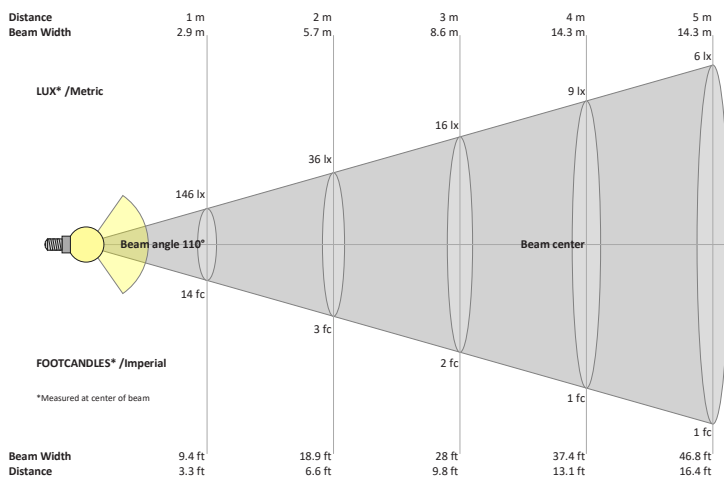

Name: _____

Company: _____

Phone: _____

Email: _____

VBD-MTR-87W Light Fixture 2.5" Square Recessed Downlight

SPECIFICATIONS

Model No.	VBD-MTR-87W
Trim Color	White
Trim Material	Aluminum
Trim Shape	Square
Compatible Light Engines	VBD-TR5-W (2400K • 2700K • 3000K • 3500K • 4000K • 5000K) VBD-TR4-RGBW
Outer Diameter	88.9mm x 88.9mm (3.5" x 3.5")
Cut Size	68mm (2.5")
Depth	39.5mm (1.55")

VBD-TR5-W (Frosted Glass)

Model No.	VBD-TR5-W-FG
Input Voltage	12V DC
Wattage	5W
Body Colour	Metallic Silver
Available Trim Color	Silver • White • Black • Gold
Diffuser Material	Frosted Glass
Fixture Material	Aluminum
Beam Angle	110°
Rendering Index	CRI>90
IP Rating	IP20 (Damp Location)
Dimensions	49mm x 28.5mm (1.93" x 1.12")

Beam Details

Available Colour Temperatures

ORDERING GUIDE

Example part number: **VBD-TR5-W-FG-24K-S**

MODEL	SERIES	DIFFUSER	COLOUR	TRIM COLOUR
VBD	TR5-W	FG	XXX	X
			24K 35K 27K 40K 30K 50K	S B G W

NOTES:
FG = Frosted Glass
S = Silver
G = Gold
B = Black
W = White

VBD-TR5-W (Clear Lens)

Model No.	VBD-TR5-W-L
Input Voltage	12V DC
Wattage	5W
Body Colour	Metallic Silver
Available Trim Color	Silver • White • Black • Gold
Diffuser Material	Clear Lens
Fixture Material	Aluminum
Beam Angle	35°
Rendering Index	CRI>90
IP Rating	IP20 (Damp Location)
Dimensions	49mm x 28.5mm (1.93 x 1.12")