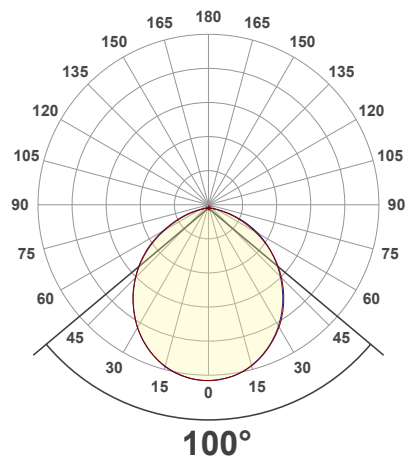

VBD-TR5-W (Clear Lens)

Model No.	VBD-TR5-W-L
Input Voltage	12V DC
Wattage	5W
Body Colour	Metallic Silver
Available Trim Color	Silver • White • Black • Gold
Diffuser Material	Clear Lens
Fixture Material	Aluminum
Beam Angle	35°
Rendering Index	CRI>90
IP Rating	IP20 (Damp Location)
Dimensions	49mm x 28.5mm (1.93 x 1.12")

Available Colour Temperatures

Beam Details

Beam Angle

ORDERING GUIDE

Example part number: **VBD-TR5-W-L-24K-S**

NOTES:

L = Clear Lens
S = Silver
G = Gold
B = Black
W = White

VBD-TR4-RGBW (Frosted Glass)

Model No.	VBD-TR4-RGBW-FG
Input Voltage	12V DC
Wattage	4W
Color Temperature	RGBW
Body Colour	Metallic Silver
Available Trim Color	Silver • White • Black • Gold
Diffuser Material	Frosted Glass
Fixture Material	Aluminum
Beam Angle	110°
Rendering Index	CRI>80
IP Rating	IP20 (Damp Location)
Dimensions	49mm x 28.5mm (1.93" x 1.12")

Beam Details

Beam Angle

ORDERING GUIDE

Example part number: **VBD-TR4-RGBW-FG-S**

NOTES:

FG = Frosted Glass
S = Silver
G = Gold
B = Black
W = White