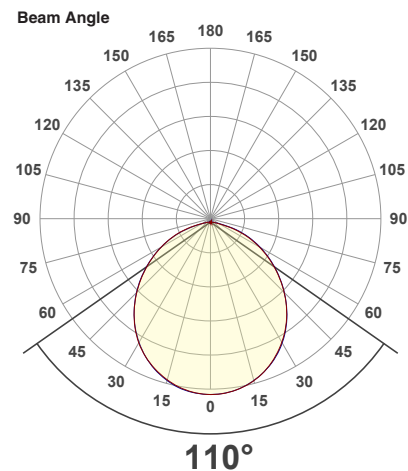

Name: _____

Company: _____

Phone: _____

Email: _____

VBD-MTR-87W Light Fixture 2.5" Square Recessed Downlight

SPECIFICATIONS

Model No.	VBD-MTR-87W
Trim Color	White
Trim Material	Aluminum
Trim Shape	Square
Compatible Light Engines	VBD-TR5-W (2400K • 2700K • 3000K • 3500K • 4000K • 5000K) VBD-TR4-RGBW
Outer Diameter	88.9mm x 88.9mm (3.5" x 3.5")
Cut Size	68mm (2.5")
Depth	39.5mm (1.55")

VBD-TR5-W (Frosted Glass)

Model No.	VBD-TR5-W-FG
Input Voltage	12V DC
Wattage	5W
Body Colour	Metallic Silver
Available Trim Color	Silver • White • Black • Gold
Diffuser Material	Frosted Glass
Fixture Material	Aluminum
Beam Angle	110°
Rendering Index	CRI>90
IP Rating	IP20 (Damp Location)
Dimensions	49mm x 28.5mm (1.93" x 1.12")

Beam Details

Available Colour Temperatures

ORDERING GUIDE

Example part number: **VBD-TR5-W-FG-24K-S**

MODEL	SERIES	DIFFUSER	COLOUR	TRIM COLOUR
VBD	TR5-W	FG	XXX	X
			24K 35K 27K 40K 30K 50K	S B G W

NOTES:
FG = Frosted Glass
S = Silver
G = Gold
B = Black
W = White

Available Colour Temperatures

Beam Details

Beam Angle

ORDERING GUIDE

Example part number: **VBD-TR5-W-L-24K-S**

NOTES:

L = Clear Lens
S = Silver
G = Gold
B = Black
W = White

VBD-TR4-RGBW (Frosted Glass)