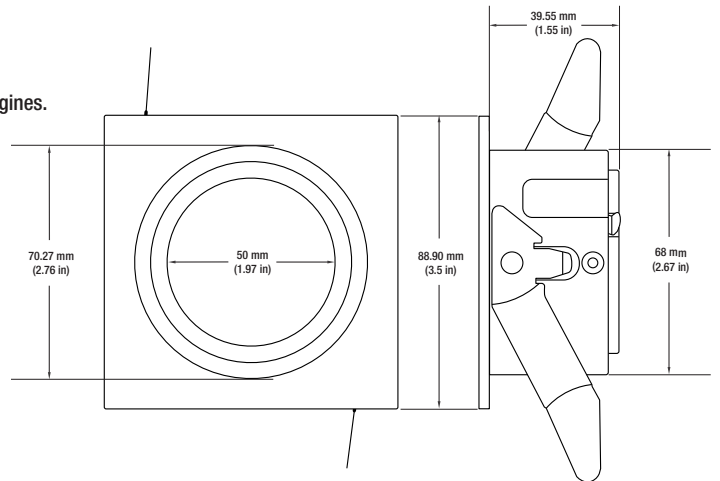

Name: _____

Company: _____

Phone: _____

Email: _____

VBD-MTR-87W Light Fixture 2.5" Square Recessed Downlight

SPECIFICATIONS

Model No.	VBD-MTR-87W
Trim Color	White
Trim Material	Aluminum
Trim Shape	Square
Compatible Light Engines	VBD-TR5-W (2400K • 2700K • 3000K • 3500K • 4000K • 5000K) VBD-TR4-RGBW
Outer Diameter	88.9mm x 88.9mm (3.5" x 3.5")
Cut Size	68mm (2.5")
Depth	39.5mm (1.55")

VBD-TR5-W (Frosted Glass)

Model No.	VBD-TR5-W-FG
Input Voltage	12V DC
Wattage	5W
Body Colour	Metallic Silver
Available Trim Color	Silver • White • Black • Gold
Diffuser Material	Frosted Glass
Fixture Material	Aluminum
Beam Angle	110°
Rendering Index	CRI>90
IP Rating	IP20 (Damp Location)
Dimensions	49mm x 28.5mm (1.93" x 1.12")

VBD-TR5-W (Clear Lens)

Model No.	VBD-TR5-W-L
Input Voltage	12V DC
Wattage	5W
Body Colour	Metallic Silver
Available Trim Color	Silver • White • Black • Gold
Diffuser Material	Clear Lens
Fixture Material	Aluminum
Beam Angle	35°
Rendering Index	CRI>90
IP Rating	IP20 (Damp Location)
Dimensions	49mm x 28.5mm (1.93 x 1.12")

Model No.	VBD-TR4-RGBW-FG
Input Voltage	12V DC
Wattage	4W
Color Temperature	RGBW
Body Colour	Metallic Silver
Available Trim Color	Silver • White • Black • Gold
Diffuser Material	Frosted Glass
Fixture Material	Aluminum
Beam Angle	110°
Rendering Index	CRI>80
IP Rating	IP20 (Damp Location)
Dimensions	49mm x 28.5mm (1.93" x 1.12")