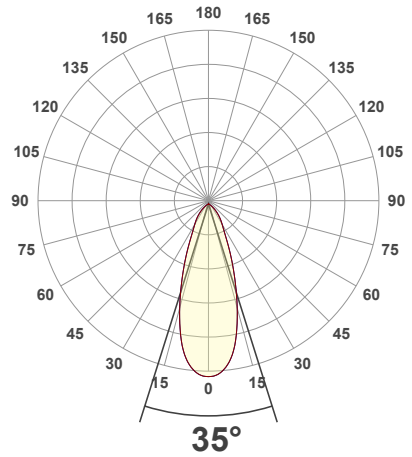

Name: _____

Company: _____

Phone: _____

Email: _____

VBD-MTR-87W Light Fixture 2.5" Square Recessed Downlight

SPECIFICATIONS

Model No.	VBD-MTR-87W
Trim Color	White
Trim Material	Aluminum
Trim Shape	Square
Compatible Light Engines	VBD-TR5-W (2400K • 2700K • 3000K • 3500K • 4000K • 5000K) VBD-TR4-RGBW
Outer Diameter	88.9mm x 88.9mm (3.5" x 3.5")
Cut Size	68mm (2.5")
Depth	39.5mm (1.55")

Beam Details

Available Colour Temperatures

ORDERING GUIDE

Example part number: **VBD-TR5-W-FG-24K-S**

MODEL	SERIES	DIFFUSER	COLOUR	TRIM COLOUR
VBD	TR5-W	FG	XXX	X
			24K 35K 27K 40K 30K 50K	S B G W

NOTES:
FG = Frosted Glass
S = Silver
G = Gold
B = Black
W = White

VBD-TR5-W (Clear Lens)

Model No.	VBD-TR5-W-L
Input Voltage	12V DC
Wattage	5W
Body Colour	Metallic Silver
Available Trim Color	Silver • White • Black • Gold
Diffuser Material	Clear Lens
Fixture Material	Aluminum
Beam Angle	35°
Rendering Index	CRI>90
IP Rating	IP20 (Damp Location)
Dimensions	49mm x 28.5mm (1.93 x 1.12")

Available Colour Temperatures

Beam Details

Beam Angle

ORDERING GUIDE

Example part number: **VBD-TR5-W-L-24K-S**

NOTES:

L = Clear Lens
S = Silver
G = Gold
B = Black
W = White

VBD-TR4-RGBW (Frosted Glass)