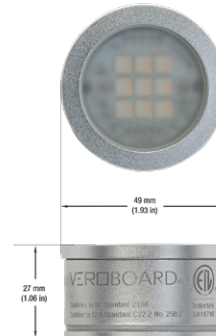

VBD-TR5-W (Frosted Glass)

Model No.	VBD-TR5-W-FG
Input Voltage	12V DC
Wattage	5W
Body Colour	Metallic Silver
Available Trim Color	Silver • White • Black • Gold
Diffuser Material	Frosted Glass
Fixture Material	Aluminum
Beam Angle	110°
Rendering Index	CRI>90
IP Rating	IP20 (Damp Location)
Dimensions	49mm x 28.5mm (1.93" x 1.12")

VBD-TR5-W (Clear Lens)

Model No.	VBD-TR5-W-L
Input Voltage	12V DC
Wattage	5W
Body Colour	Metallic Silver
Available Trim Color	Silver • White • Black • Gold
Diffuser Material	Clear Lens
Fixture Material	Aluminum
Beam Angle	35°
Rendering Index	CRI>90
IP Rating	IP20 (Damp Location)
Dimensions	49mm x 28.5mm (1.93 x 1.12")

Available Colour Temperatures

Beam Details

Beam Angle

ORDERING GUIDE

Example part number: **VBD-TR5-W-L-24K-S**

NOTES:

L = Clear Lens
S = Silver
G = Gold
B = Black
W = White

VBD-TR4-RGBW (Frosted Glass)

Model No.	VBD-TR4-RGBW-FG
Input Voltage	12V DC
Wattage	4W
Color Temperature	RGBW
Body Colour	Metallic Silver
Available Trim Color	Silver • White • Black • Gold
Diffuser Material	Frosted Glass
Fixture Material	Aluminum
Beam Angle	110°
Rendering Index	CRI>80
IP Rating	IP20 (Damp Location)
Dimensions	49mm x 28.5mm (1.93" x 1.12")