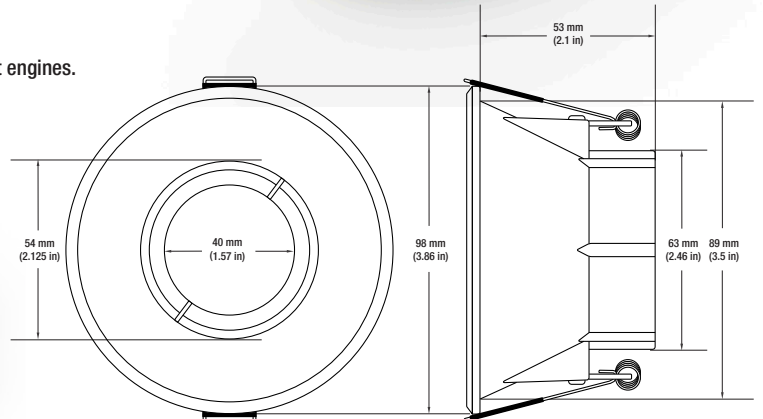

Name: _____

Company: _____

Phone: _____

VBD-MTR-86B Light Fixture 3.5" Round Recessed Downlight

SPECIFICATIONS

Model No.	VBD-MTR-86B
Trim Color	Black
Trim Material	Aluminum
Trim Shape	Round
Compatible Light Engines	VBD-TR5-W (2400K • 2700K • 3000K • 3500K • 4000K • 5000K) VBD-TR4-RGBW
Outer Diameter	98mm (3.8")
Cut Size	89mm (3.5")
Depth	53mm (2.1")

VBD-TR5-W (Frosted Glass)

Model No.	VBD-TR5-W-FG
Input Voltage	12V DC
Wattage	5W
Body Colour	Metallic Silver
Available Trim Color	Silver • White • Black • Gold
Diffuser Material	Frosted Glass
Fixture Material	Aluminum
Beam Angle	110°
Rendering Index	CRI>90
IP Rating	IP20 (Damp Location)
Dimensions	49mm x 28.5mm (1.93" x 1.12")

VBD-TR5-W (Clear Lens)

Model No.	VBD-TR5-W-L
Input Voltage	12V DC
Wattage	5W
Body Colour	Metallic Silver
Available Trim Color	Silver • White • Black • Gold
Diffuser Material	Clear Lens
Fixture Material	Aluminum
Beam Angle	35°
Rendering Index	CRI>90
IP Rating	IP20 (Damp Location)
Dimensions	49mm x 28.5mm (1.93" x 1.12")