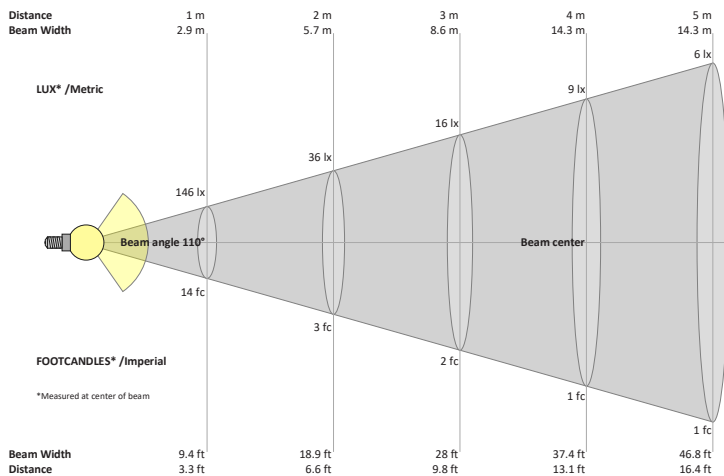

Name: _____

Company: _____

Phone: _____

VBD-MTR-86B Light Fixture 3.5" Round Recessed Downlight

SPECIFICATIONS

Model No.	VBD-MTR-86B
Trim Color	Black
Trim Material	Aluminum
Trim Shape	Round
Compatible Light Engines	VBD-TR5-W (2400K • 2700K • 3000K • 3500K • 4000K • 5000K) VBD-TR4-RGBW
Outer Diameter	98mm (3.8")
Cut Size	89mm (3.5")
Depth	53mm (2.1")

VBD-TR5-W (Frosted Glass)

Model No.	VBD-TR5-W-FG
Input Voltage	12V DC
Wattage	5W
Body Colour	Metallic Silver
Available Trim Color	Silver • White • Black • Gold
Diffuser Material	Frosted Glass
Fixture Material	Aluminum
Beam Angle	110°
Rendering Index	CRI>90
IP Rating	IP20 (Damp Location)
Dimensions	49mm x 28.5mm (1.93" x 1.12")

Beam Details

Available Colour Temperatures

ORDERING GUIDE

Example part number: **VBD-TR5-W-FG-24K-S**

MODEL	SERIES	DIFFUSER	COLOUR	TRIM COLOUR
VBD	TR5-W	FG	XXX	X
			24K 35K 27K 40K 30K 50K	S B G W

NOTES:
FG = Frosted Glass
S = Silver
G = Gold
B = Black
W = White

VBD-TR5-W (Clear Lens)

Model No.	VBD-TR5-W-L
Input Voltage	12V DC
Wattage	5W
Body Colour	Metallic Silver
Available Trim Color	Silver • White • Black • Gold
Diffuser Material	Clear Lens
Fixture Material	Aluminum
Beam Angle	35°
Rendering Index	CRI>90
IP Rating	IP20 (Damp Location)
Dimensions	49mm x 28.5mm (1.93" x 1.12")