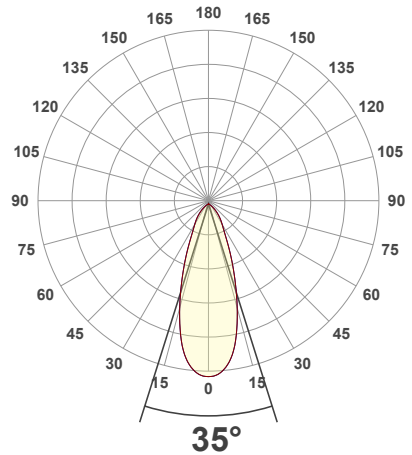

Beam Details

Available Colour Temperatures

ORDERING GUIDE

Example part number: **VBD-TR5-W-FG-24K-S**

MODEL	SERIES	DIFFUSER	COLOUR	TRIM COLOUR
VBD	TR5-W	FG	XXX	X
			24K 35K 27K 40K 30K 50K	S B G W

NOTES:
FG = Frosted Glass
S = Silver
G = Gold
B = Black
W = White

VBD-TR5-W (Clear Lens)

Model No.	VBD-TR5-W-L
Input Voltage	12V DC
Wattage	5W
Body Colour	Metallic Silver
Available Trim Color	Silver • White • Black • Gold
Diffuser Material	Clear Lens
Fixture Material	Aluminum
Beam Angle	35°
Rendering Index	CRI>90
IP Rating	IP20 (Damp Location)
Dimensions	49mm x 28.5mm (1.93" x 1.12")

Available Colour Temperatures

Beam Details

Beam Angle

ORDERING GUIDE

Example part number: **VBD-TR5-W-L-24K-S**

NOTES:

L = Clear Lens
S = Silver
G = Gold
B = Black
W = White

VBD-TR4-RGBW (Frosted Glass)