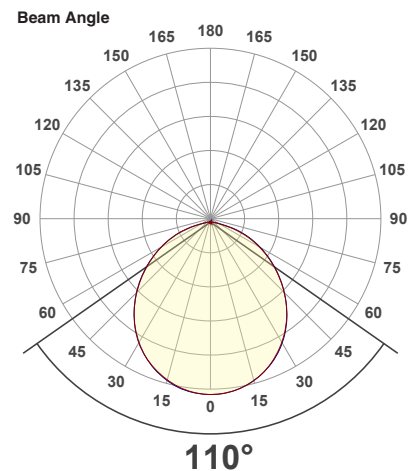

Name: _____

Company: _____

Phone: _____

VBD-MTR-86B Light Fixture 3.5" Round Recessed Downlight

SPECIFICATIONS

Model No.	VBD-MTR-86B
Trim Color	Black
Trim Material	Aluminum
Trim Shape	Round
Compatible Light Engines	VBD-TR5-W (2400K • 2700K • 3000K • 3500K • 4000K • 5000K) VBD-TR4-RGBW
Outer Diameter	98mm (3.8")
Cut Size	89mm (3.5")
Depth	53mm (2.1")

VBD-TR5-W (Frosted Glass)

Model No.	VBD-TR5-W-FG
Input Voltage	12V DC
Wattage	5W
Body Colour	Metallic Silver
Available Trim Color	Silver • White • Black • Gold
Diffuser Material	Frosted Glass
Fixture Material	Aluminum
Beam Angle	110°
Rendering Index	CRI>90
IP Rating	IP20 (Damp Location)
Dimensions	49mm x 28.5mm (1.93" x 1.12")

Beam Details

Available Colour Temperatures

ORDERING GUIDE

Example part number: **VBD-TR5-W-FG-24K-S**

MODEL	SERIES	DIFFUSER	COLOUR	TRIM COLOUR
VBD	TR5-W	FG	XXX	X
			24K 35K 27K 40K 30K 50K	S B G W

NOTES:
FG = Frosted Glass
S = Silver
G = Gold
B = Black
W = White

VBD-TR5-W (Clear Lens)

Model No.	VBD-TR5-W-L
Input Voltage	12V DC
Wattage	5W
Body Colour	Metallic Silver
Available Trim Color	Silver • White • Black • Gold
Diffuser Material	Clear Lens
Fixture Material	Aluminum
Beam Angle	35°
Rendering Index	CRI>90
IP Rating	IP20 (Damp Location)
Dimensions	49mm x 28.5mm (1.93" x 1.12")