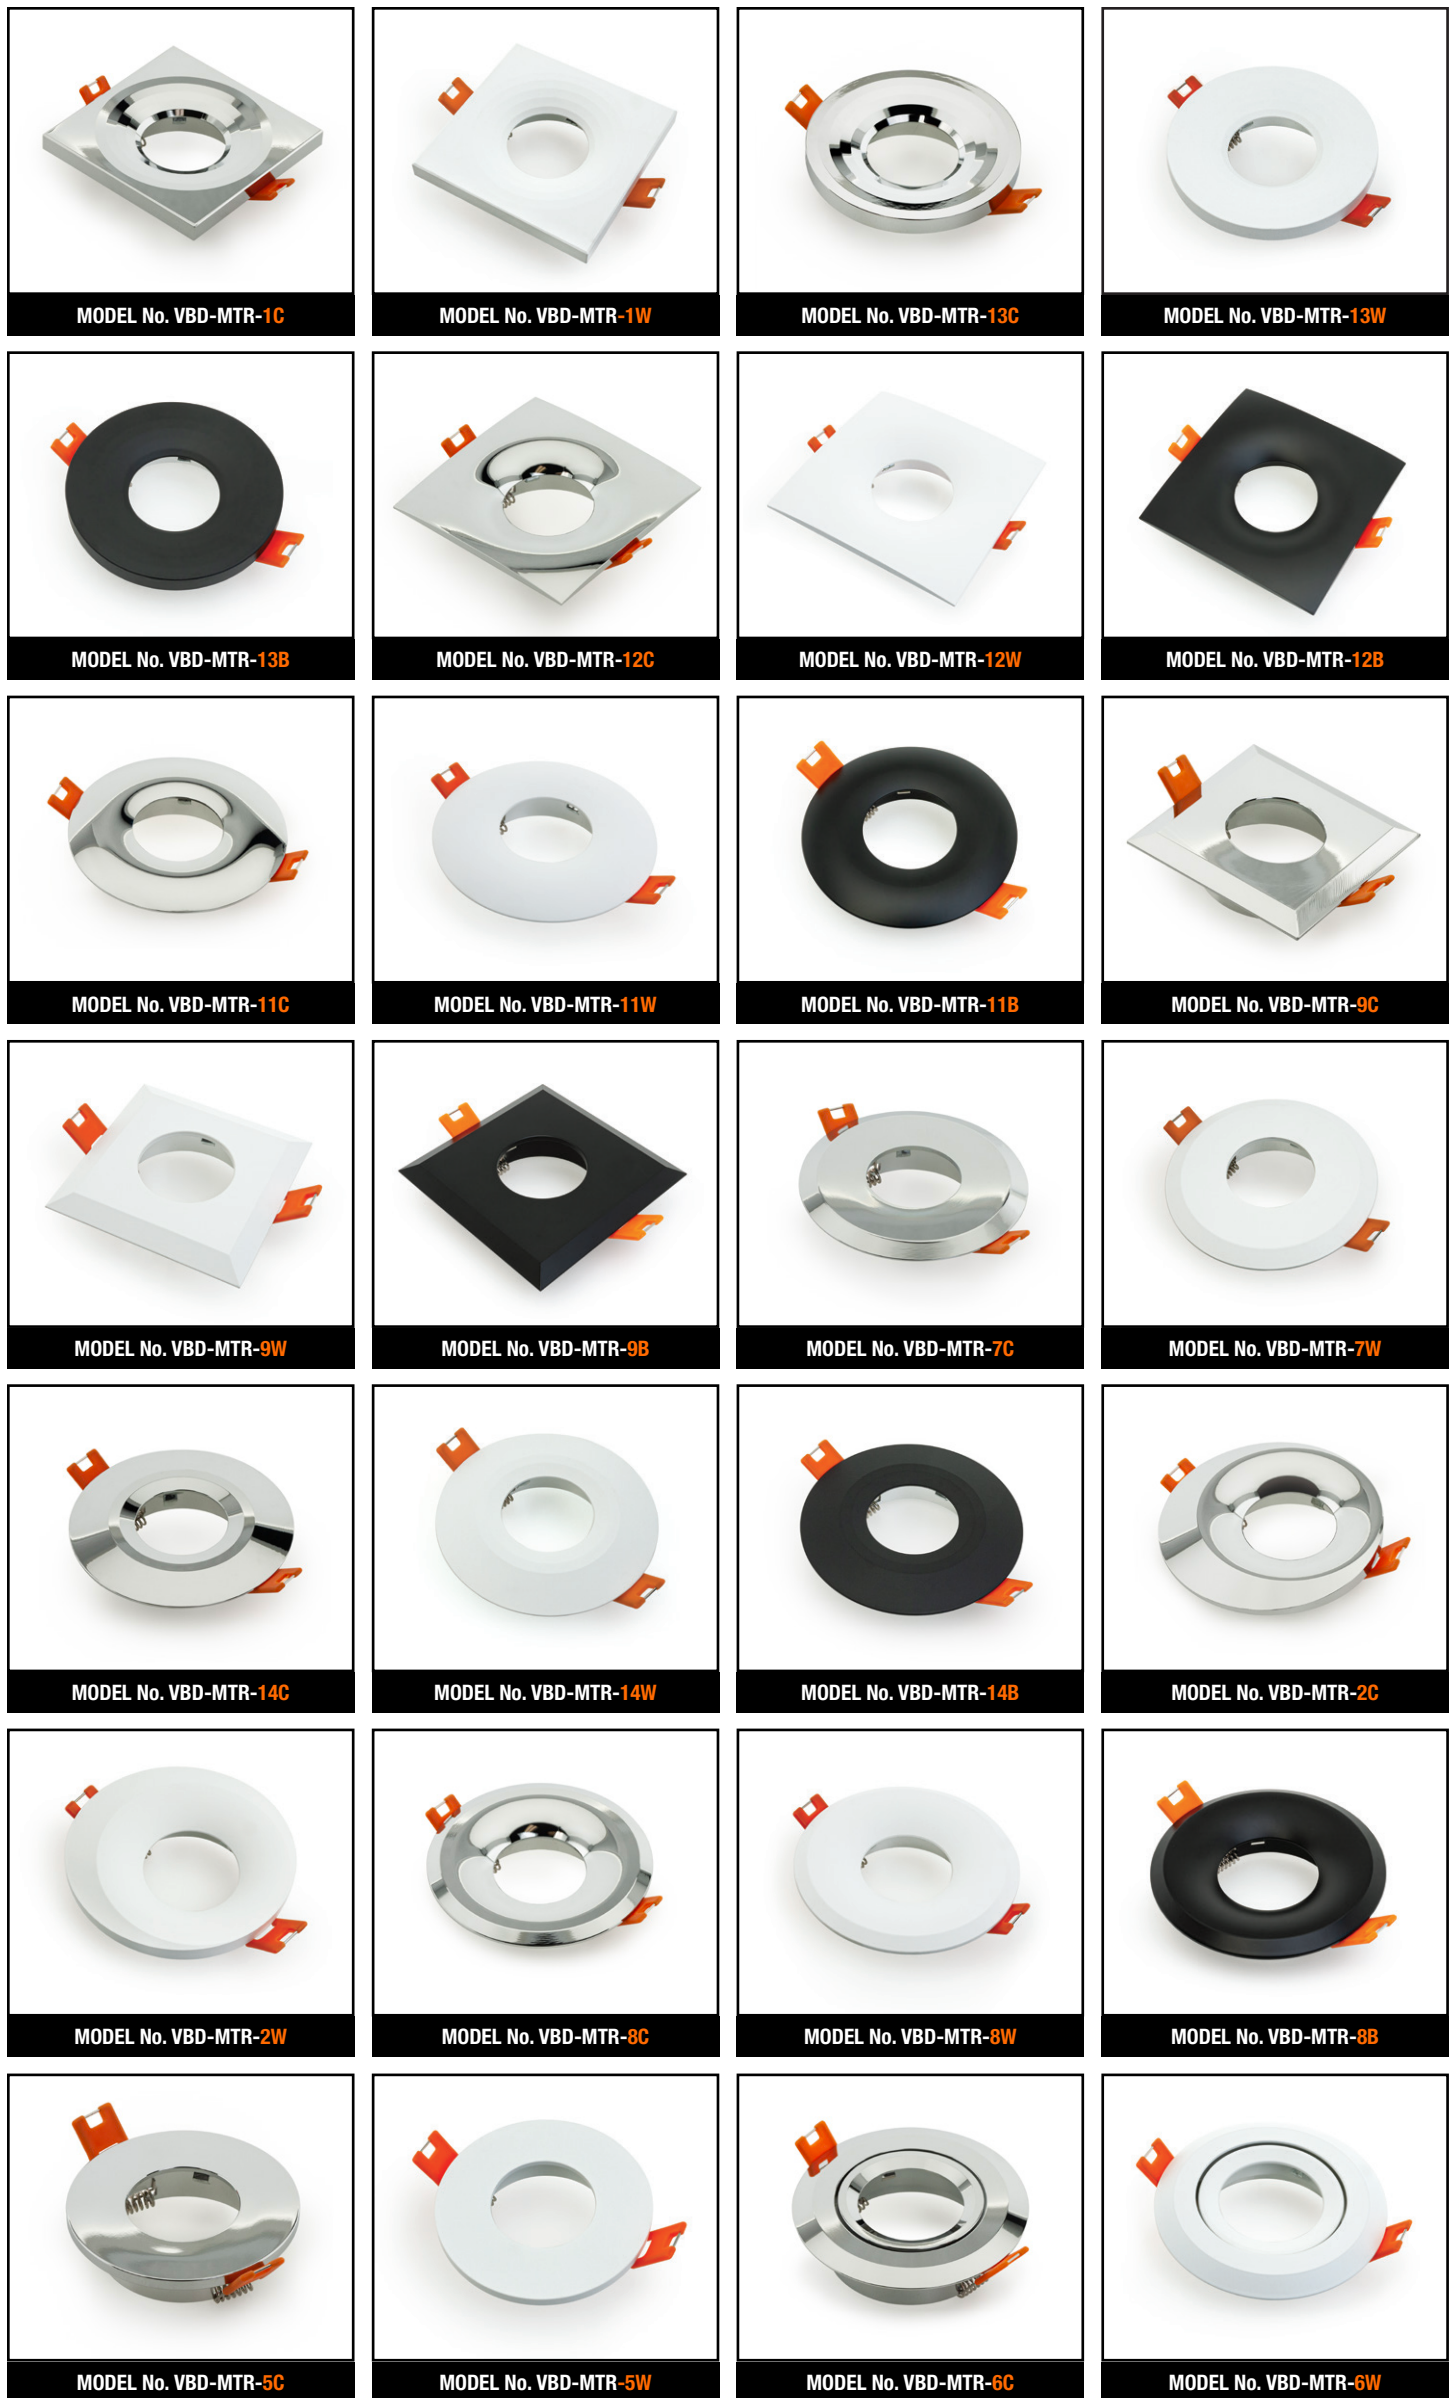

Name: _____

Company: _____

Phone: _____

VBD-MTR-86B Light Fixture 3.5" Round Recessed Downlight

SPECIFICATIONS

Model No.	VBD-MTR-86B
Trim Color	Black
Trim Material	Aluminum
Trim Shape	Round
Compatible Light Engines	VBD-TR5-W (2400K • 2700K • 3000K • 3500K • 4000K • 5000K) VBD-TR4-RGBW
Outer Diameter	98mm (3.8")
Cut Size	89mm (3.5")
Depth	53mm (2.1")

VBD-TR5-W (Frosted Glass)

Model No.	VBD-TR5-W-FG
Input Voltage	12V DC
Wattage	5W
Body Colour	Metallic Silver
Available Trim Color	Silver • White • Black • Gold
Diffuser Material	Frosted Glass
Fixture Material	Aluminum
Beam Angle	110°
Rendering Index	CRI>90
IP Rating	IP20 (Damp Location)
Dimensions	49mm x 28.5mm (1.93" x 1.12")

VBD-TR5-W (Clear Lens)

Model No.	VBD-TR5-W-L
Input Voltage	12V DC
Wattage	5W
Body Colour	Metallic Silver
Available Trim Color	Silver • White • Black • Gold
Diffuser Material	Clear Lens
Fixture Material	Aluminum
Beam Angle	35°
Rendering Index	CRI>90
IP Rating	IP20 (Damp Location)
Dimensions	49mm x 28.5mm (1.93" x 1.12")

Beam Details

Beam Angle

ORDERING GUIDE

Example part number: **VBD-TR4-RGBW-FG-S**

NOTES:

FG = Frosted Glass
S = Silver
G = Gold
B = Black
W = White

AVAILABLE TRIM MODELS

AVAILABLE TRIM MODELS