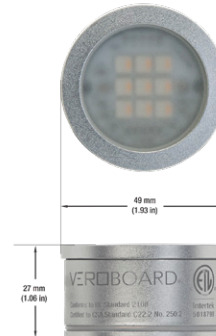

VBD-TR5-W (Frosted Glass)

Model No.	VBD-TR5-W-FG
Input Voltage	12V DC
Wattage	5W
Body Colour	Metallic Silver
Available Trim Color	Silver • White • Black • Gold
Diffuser Material	Frosted Glass
Fixture Material	Aluminum
Beam Angle	110°
Rendering Index	CRI>90
IP Rating	IP20 (Damp Location)
Dimensions	49mm x 28.5mm (1.93" x 1.12")

VBD-TR5-W (Clear Lens)

Model No.	VBD-TR5-W-L
Input Voltage	12V DC
Wattage	5W
Body Colour	Metallic Silver
Available Trim Color	Silver • White • Black • Gold
Diffuser Material	Clear Lens
Fixture Material	Aluminum
Beam Angle	35°
Rendering Index	CRI>90
IP Rating	IP20 (Damp Location)
Dimensions	49mm x 28.5mm (1.93" x 1.12")

Available Colour Temperatures

Beam Details

Beam Angle

ORDERING GUIDE

Example part number: **VBD-TR5-W-L-24K-S**

NOTES:

L = Clear Lens
S = Silver
G = Gold
B = Black
W = White

VBD-TR4-RGBW (Frosted Glass)

Model No.	VBD-TR4-RGBW-FG
Input Voltage	12V DC
Wattage	4W
Color Temperature	RGBW
Body Colour	Metallic Silver
Available Trim Color	Silver • White • Black • Gold
Diffuser Material	Frosted Glass
Fixture Material	Aluminum
Beam Angle	110°
Rendering Index	CRI>80
IP Rating	IP20 (Damp Location)
Dimensions	49mm x 28.5mm (1.93" x 1.12")