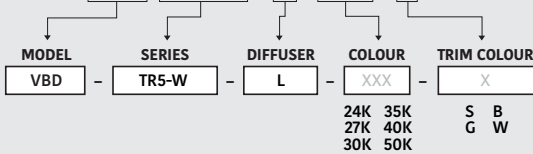

Beam Details

Available Colour Temperatures

ORDERING GUIDE

Example part number: **VBD-TR5-W-FG-24K-S**

MODEL	SERIES	DIFFUSER	COLOUR	TRIM COLOUR
VBD	TR5-W	FG	XXX	X
			24K 35K 27K 40K 30K 50K	S B G W

NOTES:
FG = Frosted Glass
S = Silver
G = Gold
B = Black
W = White

Available Colour Temperatures

Beam Details

Beam Angle

ORDERING GUIDE

Example part number: **VBD-TR5-W-L-24K-S**

NOTES:

L = Clear Lens
S = Silver
G = Gold
B = Black
W = White

VBD-TR4-RGBW (Frosted Glass)

Model No.	VBD-TR4-RGBW-FG
Input Voltage	12V DC
Wattage	4W
Color Temperature	RGBW
Body Colour	Metallic Silver
Available Trim Color	Silver • White • Black • Gold
Diffuser Material	Frosted Glass
Fixture Material	Aluminum
Beam Angle	110°
Rendering Index	CRI>80
IP Rating	IP20 (Damp Location)
Dimensions	49mm x 28.5mm (1.93" x 1.12")

Beam Details

Beam Angle

ORDERING GUIDE

Example part number: **VBD-TR4-RGBW-FG-S**

NOTES:

FG = Frosted Glass
S = Silver
G = Gold
B = Black
W = White

AVAILABLE TRIM MODELS

AVAILABLE TRIM MODELS