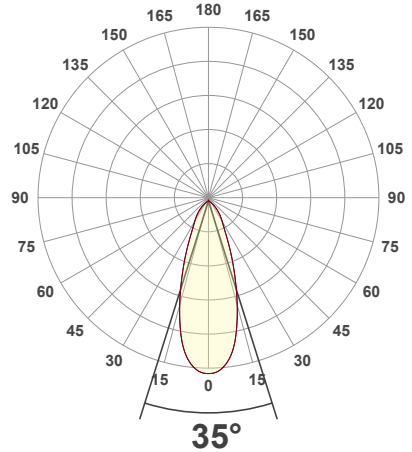

Beam Details

Available Colour Temperatures

ORDERING GUIDE

Example part number: **VBD-TR5-W-FG-24K-S**

MODEL: VBD - SERIES: TR5-W - DIFFUSER: FG - COLOUR: 24K - TRIM COLOUR: S

COLOUR options: 24K, 35K, 27K, 40K, 30K, 50K

TRIM COLOUR options: S (Silver), B (Black), G (Gold), W (White)

NOTES:
FG = Frosted Glass
S = Silver
G = Gold
B = Black
W = White

VBD-TR5-W (Clear Lens)

Model No.	VBD-TR5-W-L
Input Voltage	12V DC
Wattage	5W
Body Colour	Metallic Silver
Available Trim Color	Silver • White • Black • Gold
Diffuser Material	Clear Lens
Fixture Material	Aluminum
Beam Angle	35°
Rendering Index	CRI>90
IP Rating	IP20 (Damp Location)
Dimensions	49mm x 28.5mm (1.93" x 1.12")

Available Colour Temperatures

Beam Details

Beam Angle

ORDERING GUIDE

Example part number: **VBD-TR5-W-L-24K-S**

NOTES:

L = Clear Lens
 S = Silver
 G = Gold
 B = Black
 W = White

VBD-TR4-RGBW (Frosted Glass)