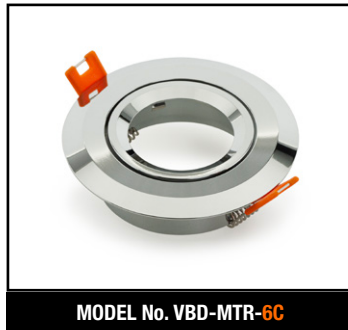

Name: _____

Company: _____

Phone: _____

Email: _____

VBD-MTR-85W Light Fixture 3.5" Round Recessed Downlight

SPECIFICATIONS

Model No.	VBD-MTR-85W
Trim Color	White
Trim Material	Aluminum
Trim Shape	Round
Compatible Light Engines	VBD-TR5-W (2400K • 2700K • 3000K • 3500K • 4000K • 5000K) VBD-TR4-RGBW
Outer Diameter	98mm (3.87")
Cut Size	91mm (3.57")
Depth	54mm (2.12")

VBD-TR5-W (Frosted Glass)

Model No.	VBD-TR5-W-FG
Input Voltage	12V DC
Wattage	5W
Body Colour	Metallic Silver
Available Trim Color	Silver • White • Black • Gold
Diffuser Material	Frosted Glass
Fixture Material	Aluminum
Beam Angle	110°
Rendering Index	CRI>90
IP Rating	IP20 (Damp Location)
Dimensions	49mm x 28.5mm (1.93" x 1.12")

Model No.	VBD-TR4-RGBW-FG
Input Voltage	12V DC
Wattage	4W
Color Temperature	RGBW
Body Colour	Metallic Silver
Available Trim Color	Silver • White • Black • Gold
Diffuser Material	Frosted Glass
Fixture Material	Aluminum
Beam Angle	110°
Rendering Index	CRI>80
IP Rating	IP20 (Damp Location)
Dimensions	49mm x 28.5mm (1.93" x 1.12")

MODEL No. VBD-MTR-14B

MODEL No. VBD-MTR-2C

MODEL No. VBD-MTR-2W

MODEL No. VBD-MTR-8C

MODEL No. VBD-MTR-8W

MODEL No. VBD-MTR-8B

MODEL No. VBD-MTR-5C

MODEL No. VBD-MTR-5W