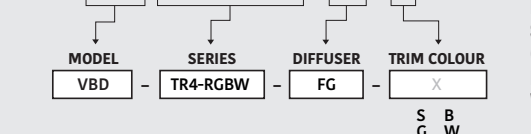

TRIM COLOUR options: S (Silver), B (Black), G (Gold), W (White)

NOTES:
FG = Frosted Glass
S = Silver
G = Gold
B = Black
W = White

VBD-TR5-W (Clear Lens)

Model No.	VBD-TR5-W-L
Input Voltage	12V DC
Wattage	5W
Body Colour	Metallic Silver
Available Trim Color	Silver • White • Black • Gold
Diffuser Material	Clear Lens
Fixture Material	Aluminum
Beam Angle	35°
Rendering Index	CRI>90
IP Rating	IP20 (Damp Location)
Dimensions	49mm x 28.5mm (1.93" x 1.12")

Available Colour Temperatures

Beam Details

Beam Angle

ORDERING GUIDE

Example part number: **VBD-TR5-W-L-24K-S**

NOTES:

L = Clear Lens
 S = Silver
 G = Gold
 B = Black
 W = White

VBD-TR4-RGBW (Frosted Glass)

Model No.	VBD-TR4-RGBW-FG
Input Voltage	12V DC
Wattage	4W
Color Temperature	RGBW
Body Colour	Metallic Silver
Available Trim Color	Silver • White • Black • Gold
Diffuser Material	Frosted Glass
Fixture Material	Aluminum
Beam Angle	110°
Rendering Index	CRI>80
IP Rating	IP20 (Damp Location)
Dimensions	49mm x 28.5mm (1.93" x 1.12")

Beam Details

Beam Angle

ORDERING GUIDE

Example part number: **VBD-TR4-RGBW-FG-S**

NOTES:
 FG = Frosted Glass
 S = Silver
 G = Gold
 B = Black
 W = White

AVAILABLE TRIM MODELS

MODEL No. VBD-MTR-1C

MODEL No. VBD-MTR-1W