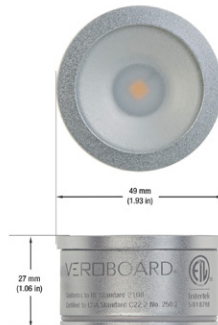

Name: _____

Company: _____

Phone: _____

Email: _____

VBD-MTR-85W Light Fixture 3.5" Round Recessed Downlight

SPECIFICATIONS

Model No.	VBD-MTR-85W
Trim Color	White
Trim Material	Aluminum
Trim Shape	Round
Compatible Light Engines	VBD-TR5-W (2400K • 2700K • 3000K • 3500K • 4000K • 5000K) VBD-TR4-RGBW
Outer Diameter	98mm (3.87")
Cut Size	91mm (3.57")
Depth	54mm (2.12")

VBD-TR5-W (Frosted Glass)

Model No.	VBD-TR5-W-FG
Input Voltage	12V DC
Wattage	5W
Body Colour	Metallic Silver
Available Trim Color	Silver • White • Black • Gold
Diffuser Material	Frosted Glass
Fixture Material	Aluminum
Beam Angle	110°
Rendering Index	CRI>90
IP Rating	IP20 (Damp Location)
Dimensions	49mm x 28.5mm (1.93" x 1.12")

TRIM COLOUR options: S (Silver), B (Black), G (Gold), W (White)

NOTES:
FG = Frosted Glass
S = Silver
G = Gold
B = Black
W = White

VBD-TR5-W (Clear Lens)

Model No.	VBD-TR5-W-L
Input Voltage	12V DC
Wattage	5W
Body Colour	Metallic Silver
Available Trim Color	Silver • White • Black • Gold
Diffuser Material	Clear Lens
Fixture Material	Aluminum
Beam Angle	35°
Rendering Index	CRI>90
IP Rating	IP20 (Damp Location)
Dimensions	49mm x 28.5mm (1.93" x 1.12")

Model No.	VBD-TR4-RGBW-FG
Input Voltage	12V DC
Wattage	4W
Color Temperature	RGBW
Body Colour	Metallic Silver
Available Trim Color	Silver • White • Black • Gold
Diffuser Material	Frosted Glass
Fixture Material	Aluminum
Beam Angle	110°
Rendering Index	CRI>80
IP Rating	IP20 (Damp Location)
Dimensions	49mm x 28.5mm (1.93" x 1.12")