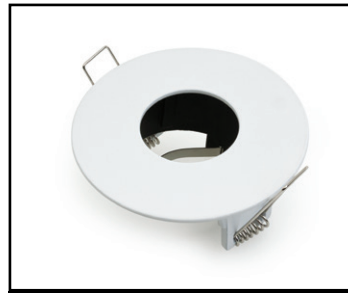

MODEL No. VBD-MTR-60T