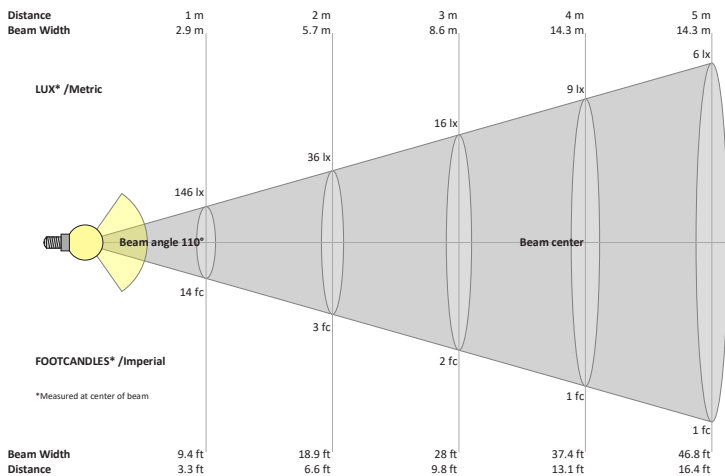

Beam Details