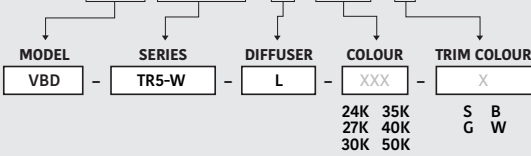

TRIM COLOUR options: S (Silver), B (Black), G (Gold), W (White)

NOTES:
FG = Frosted Glass
S = Silver
G = Gold
B = Black
W = White

VBD-TR5-W (Clear Lens)

Model No.	VBD-TR5-W-L
Input Voltage	12V DC
Wattage	5W
Body Colour	Metallic Silver
Available Trim Color	Silver • White • Black • Gold
Diffuser Material	Clear Lens
Fixture Material	Aluminum
Beam Angle	35°
Rendering Index	CRI>90
IP Rating	IP20 (Damp Location)
Dimensions	49mm x 28.5mm (1.93" x 1.12")

Available Colour Temperatures

Beam Details

Beam Angle

ORDERING GUIDE

Example part number: **VBD-TR5-W-L-24K-S**

NOTES:

L = Clear Lens
 S = Silver
 G = Gold
 B = Black
 W = White

VBD-TR4-RGBW (Frosted Glass)

Model No.	VBD-TR4-RGBW-FG
Input Voltage	12V DC
Wattage	4W
Color Temperature	RGBW
Body Colour	Metallic Silver
Available Trim Color	Silver • White • Black • Gold
Diffuser Material	Frosted Glass
Fixture Material	Aluminum
Beam Angle	110°
Rendering Index	CRI>80
IP Rating	IP20 (Damp Location)
Dimensions	49mm x 28.5mm (1.93" x 1.12")

Beam Details

Beam Angle

ORDERING GUIDE

Example part number: **VBD-TR4-RGBW-FG-S**

NOTES:
 FG = Frosted Glass
 S = Silver
 G = Gold
 B = Black
 W = White

AVAILABLE TRIM MODELS

MODEL No. VBD-MTR-1C

MODEL No. VBD-MTR-1W