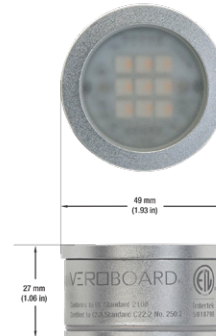

VBD-TR5-W (Frosted Glass)

Model No.	VBD-TR5-W-FG
Input Voltage	12V DC
Wattage	5W
Body Colour	Metallic Silver
Available Trim Color	Silver • White • Black • Gold
Diffuser Material	Frosted Glass
Fixture Material	Aluminum
Beam Angle	110°
Rendering Index	CRI>90
IP Rating	IP20 (Damp Location)
Dimensions	49mm x 28.5mm (1.93" x 1.12")

TRIM COLOUR options: S (Silver), B (Black), G (Gold), W (White)

NOTES:
FG = Frosted Glass
S = Silver
G = Gold
B = Black
W = White

VBD-TR5-W (Clear Lens)

Model No.	VBD-TR5-W-L
Input Voltage	12V DC
Wattage	5W
Body Colour	Metallic Silver
Available Trim Color	Silver • White • Black • Gold
Diffuser Material	Clear Lens
Fixture Material	Aluminum
Beam Angle	35°
Rendering Index	CRI>90
IP Rating	IP20 (Damp Location)
Dimensions	49mm x 28.5mm (1.93" x 1.12")

Available Colour Temperatures

Beam Details

Beam Angle

ORDERING GUIDE

Example part number: **VBD-TR5-W-L-24K-S**

NOTES:

L = Clear Lens
 S = Silver
 G = Gold
 B = Black
 W = White

VBD-TR4-RGBW (Frosted Glass)

Model No.	VBD-TR4-RGBW-FG
Input Voltage	12V DC
Wattage	4W
Color Temperature	RGBW
Body Colour	Metallic Silver
Available Trim Color	Silver • White • Black • Gold
Diffuser Material	Frosted Glass
Fixture Material	Aluminum
Beam Angle	110°
Rendering Index	CRI>80
IP Rating	IP20 (Damp Location)
Dimensions	49mm x 28.5mm (1.93" x 1.12")