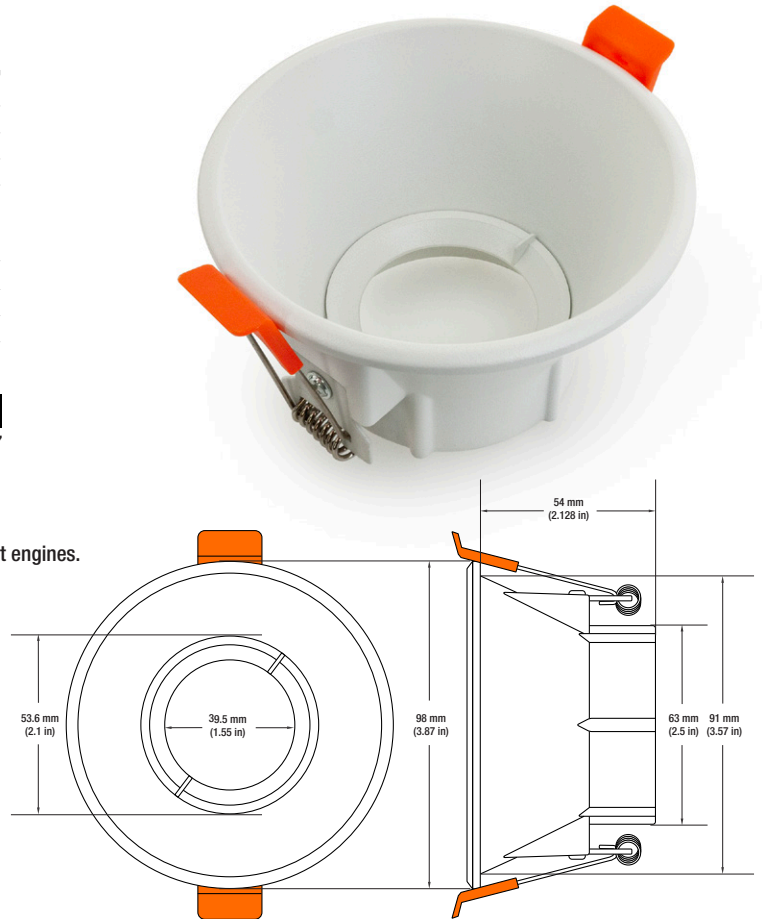

Name: _____

Company: _____

Phone: _____

Email: _____

VBD-MTR-85W Light Fixture 3.5" Round Recessed Downlight

SPECIFICATIONS

Model No.	VBD-MTR-85W
Trim Color	White
Trim Material	Aluminum
Trim Shape	Round
Compatible Light Engines	VBD-TR5-W (2400K • 2700K • 3000K • 3500K • 4000K • 5000K) VBD-TR4-RGBW
Outer Diameter	98mm (3.87")
Cut Size	91mm (3.57")
Depth	54mm (2.12")

VBD-TR5-W (Frosted Glass)

Model No.	VBD-TR5-W-FG
Input Voltage	12V DC
Wattage	5W
Body Colour	Metallic Silver
Available Trim Color	Silver • White • Black • Gold
Diffuser Material	Frosted Glass
Fixture Material	Aluminum
Beam Angle	110°
Rendering Index	CRI>90
IP Rating	IP20 (Damp Location)
Dimensions	49mm x 28.5mm (1.93" x 1.12")

TRIM COLOUR options: S (Silver), B (Black), G (Gold), W (White)

NOTES:
FG = Frosted Glass
S = Silver
G = Gold
B = Black
W = White

VBD-TR5-W (Clear Lens)

Model No.	VBD-TR5-W-L
Input Voltage	12V DC
Wattage	5W
Body Colour	Metallic Silver
Available Trim Color	Silver • White • Black • Gold
Diffuser Material	Clear Lens
Fixture Material	Aluminum
Beam Angle	35°
Rendering Index	CRI>90
IP Rating	IP20 (Damp Location)
Dimensions	49mm x 28.5mm (1.93" x 1.12")

Model No.	VBD-TR4-RGBW-FG
Input Voltage	12V DC
Wattage	4W
Color Temperature	RGBW
Body Colour	Metallic Silver
Available Trim Color	Silver • White • Black • Gold
Diffuser Material	Frosted Glass
Fixture Material	Aluminum
Beam Angle	110°
Rendering Index	CRI>80
IP Rating	IP20 (Damp Location)
Dimensions	49mm x 28.5mm (1.93" x 1.12")