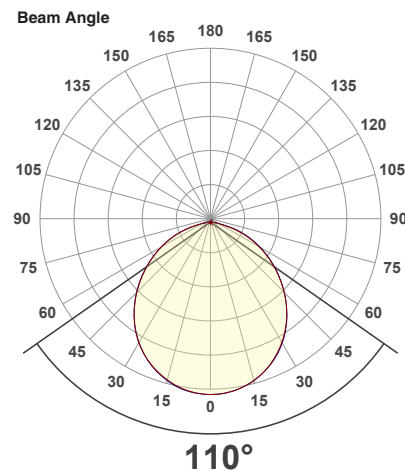

Name: _____

Company: _____

Phone: _____

Email: _____

VBD-MTR-85W Light Fixture 3.5" Round Recessed Downlight

SPECIFICATIONS

Model No.	VBD-MTR-85W
Trim Color	White
Trim Material	Aluminum
Trim Shape	Round
Compatible Light Engines	VBD-TR5-W (2400K • 2700K • 3000K • 3500K • 4000K • 5000K) VBD-TR4-RGBW
Outer Diameter	98mm (3.87")
Cut Size	91mm (3.57")
Depth	54mm (2.12")

VBD-TR5-W (Frosted Glass)

Model No.	VBD-TR5-W-FG
Input Voltage	12V DC
Wattage	5W
Body Colour	Metallic Silver
Available Trim Color	Silver • White • Black • Gold
Diffuser Material	Frosted Glass
Fixture Material	Aluminum
Beam Angle	110°
Rendering Index	CRI>90
IP Rating	IP20 (Damp Location)
Dimensions	49mm x 28.5mm (1.93" x 1.12")

Beam Details

Available Colour Temperatures

ORDERING GUIDE

Example part number: **VBD-TR5-W-FG-24K-S**

MODEL: VBD - SERIES: TR5-W - DIFFUSER: FG - COLOUR: 24K - TRIM COLOUR: S

COLOUR options: 24K, 35K, 27K, 40K, 30K, 50K

Available Colour Temperatures

Beam Details

Beam Angle

ORDERING GUIDE

Example part number: **VBD-TR5-W-L-24K-S**

NOTES:

L = Clear Lens
 S = Silver
 G = Gold
 B = Black
 W = White

VBD-TR4-RGBW (Frosted Glass)