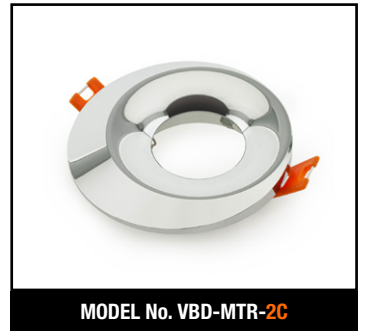

MODEL No. VBD-MTR-7W