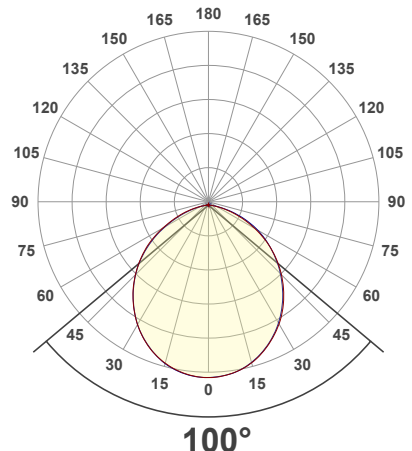

VBD-TR5-W (Clear Lens)

Model No.	VBD-TR5-W-L
Input Voltage	12V DC
Wattage	5W
Body Colour	Metallic Silver
Available Trim Color	Silver • White • Black • Gold
Diffuser Material	Clear Lens
Fixture Material	Aluminum
Beam Angle	35°
Rendering Index	CRI>90
IP Rating	IP20 (Damp Location)
Dimensions	49mm x 28.5mm (1.93" x 1.12")

Available Colour Temperatures

Beam Details

Beam Angle

ORDERING GUIDE

Example part number: **VBD-TR5-W-L-24K-S**

NOTES:

L = Clear Lens
S = Silver
G = Gold
B = Black
W = White

VBD-TR4-RGBW (Frosted Glass)

Model No.	VBD-TR4-RGBW-FG
Input Voltage	12V DC
Wattage	4W
Color Temperature	RGBW
Body Colour	Metallic Silver
Available Trim Color	Silver • White • Black • Gold
Diffuser Material	Frosted Glass
Fixture Material	Aluminum
Beam Angle	110°
Rendering Index	CRI>80
IP Rating	IP20 (Damp Location)
Dimensions	49mm x 28.5mm (1.93" x 1.12")

Beam Details

Beam Angle

ORDERING GUIDE

Example part number: **VBD-TR4-RGBW-FG-S**

NOTES:
FG = Frosted Glass
S = Silver
G = Gold
B = Black
W = White