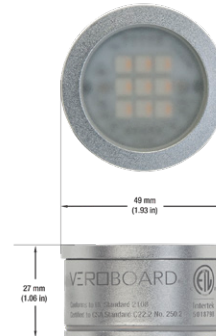

VBD-TR5-W (Frosted Glass)

Model No.	VBD-TR5-W-FG
Input Voltage	12V DC
Wattage	5W
Body Colour	Metallic Silver
Available Trim Color	Silver • White • Black • Gold
Diffuser Material	Frosted Glass
Fixture Material	Aluminum
Beam Angle	110°
Rendering Index	CRI>90
IP Rating	IP20 (Damp Location)
Dimensions	49mm x 28.5mm (1.93" x 1.12")

VBD-TR5-W (Clear Lens)

Model No.	VBD-TR5-W-L
Input Voltage	12V DC
Wattage	5W
Body Colour	Metallic Silver
Available Trim Color	Silver • White • Black • Gold
Diffuser Material	Clear Lens
Fixture Material	Aluminum
Beam Angle	35°
Rendering Index	CRI>90
IP Rating	IP20 (Damp Location)
Dimensions	49mm x 28.5mm (1.93 x 1.12")

Available Colour Temperatures

Beam Details

Beam Angle

ORDERING GUIDE

Example part number: **VBD-TR5-W-L-24K-S**

NOTES:

L = Clear Lens
S = Silver
G = Gold
B = Black
W = White

VBD-TR4-RGBW (Frosted Glass)

Model No.	VBD-TR4-RGBW-FG
Input Voltage	12V DC
Wattage	4W
Color Temperature	RGBW
Body Colour	Metallic Silver
Available Trim Color	Silver • White • Black • Gold
Diffuser Material	Frosted Glass
Fixture Material	Aluminum
Beam Angle	110°
Rendering Index	CRI>80
IP Rating	IP20 (Damp Location)
Dimensions	49mm x 28.5mm (1.93" x 1.12")