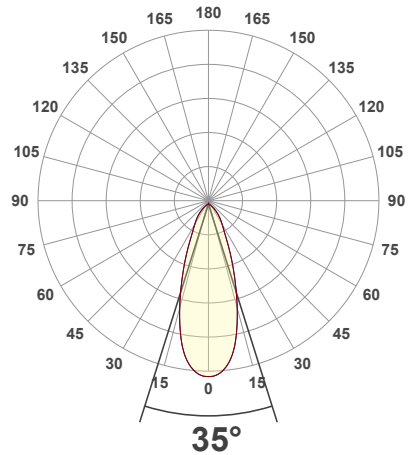

Name: _____

Company: _____

Phone: _____

Email: _____

VBD-MTR-84W Light Fixture 3.25" Round Recessed Downlight

SPECIFICATIONS

Model No.	VBD-MTR-84W
Trim Color	White
Trim Material	Aluminum
Trim Shape	Round
Compatible Light Engines	VBD-TR5-W (2400K • 2700K • 3000K • 3500K • 4000K • 5000K) VBD-TR4-RGBW
Outer Diameter	106mm (4.17")
Cut Size	83mm (3.25")
Depth	43mm (1.72")

Beam Details

Available Colour Temperatures

ORDERING GUIDE

Example part number: **VBD-TR5-W-FG-24K-S**

MODEL	SERIES	DIFFUSER	COLOUR	TRIM COLOUR
VBD	TR5-W	FG	24K 35K 27K 40K 30K 50K	S B G W

NOTES:
 FG = Frosted Glass
 S = Silver
 G = Gold
 B = Black
 W = White

VBD-TR5-W (Clear Lens)

Model No.	VBD-TR5-W-L
Input Voltage	12V DC
Wattage	5W
Body Colour	Metallic Silver
Available Trim Color	Silver • White • Black • Gold
Diffuser Material	Clear Lens
Fixture Material	Aluminum
Beam Angle	35°
Rendering Index	CRI>90
IP Rating	IP20 (Damp Location)
Dimensions	49mm x 28.5mm (1.93 x 1.12")

Available Colour Temperatures

Beam Details

Beam Angle

ORDERING GUIDE

Example part number: **VBD-TR5-W-L-24K-S**

NOTES:

L = Clear Lens
S = Silver
G = Gold
B = Black
W = White

VBD-TR4-RGBW (Frosted Glass)