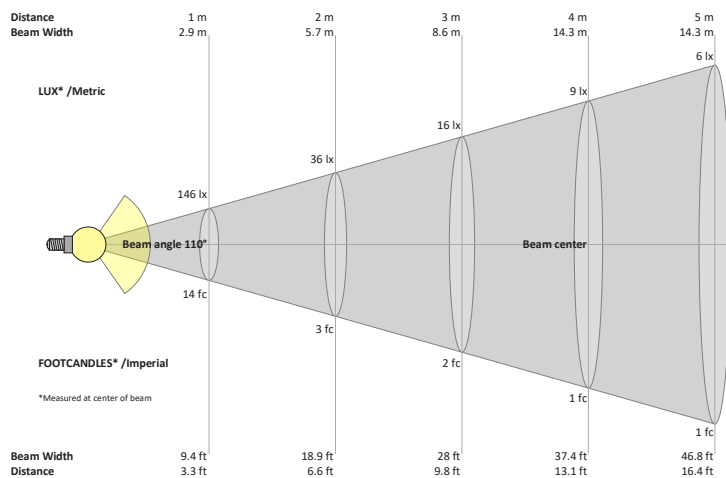

Beam Details