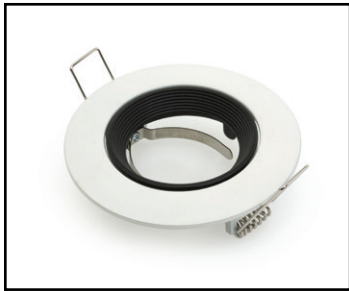

Name: _____

Company: _____

Phone: _____

Email: _____

VBD-MTR-84W Light Fixture 3.25" Round Recessed Downlight

SPECIFICATIONS

Model No.	VBD-MTR-84W
Trim Color	White
Trim Material	Aluminum
Trim Shape	Round
Compatible Light Engines	VBD-TR5-W (2400K • 2700K • 3000K • 3500K • 4000K • 5000K) VBD-TR4-RGBW
Outer Diameter	106mm (4.17")
Cut Size	83mm (3.25")
Depth	43mm (1.72")

VBD-TR5-W (Frosted Glass)

Model No.	VBD-TR5-W-FG
Input Voltage	12V DC
Wattage	5W
Body Colour	Metallic Silver
Available Trim Color	Silver • White • Black • Gold
Diffuser Material	Frosted Glass
Fixture Material	Aluminum
Beam Angle	110°
Rendering Index	CRI>90
IP Rating	IP20 (Damp Location)
Dimensions	49mm x 28.5mm (1.93" x 1.12")

Model No.	VBD-TR4-RGBW-FG
Input Voltage	12V DC
Wattage	4W
Color Temperature	RGBW
Body Colour	Metallic Silver
Available Trim Color	Silver • White • Black • Gold
Diffuser Material	Frosted Glass
Fixture Material	Aluminum
Beam Angle	110°
Rendering Index	CRI>80
IP Rating	IP20 (Damp Location)
Dimensions	49mm x 28.5mm (1.93" x 1.12")

MODEL No. VBD-MTR-16C

MODEL No. VBD-MTR-16W

MODEL No. VBD-MTR-10W

MODEL No. VBD-MTR-10B

MODEL No. VBD-MTR-54T

MODEL No. VBD-MTR-59T

MODEL No. VBD-MTR-60T

MODEL No. VBD-MTR-65T