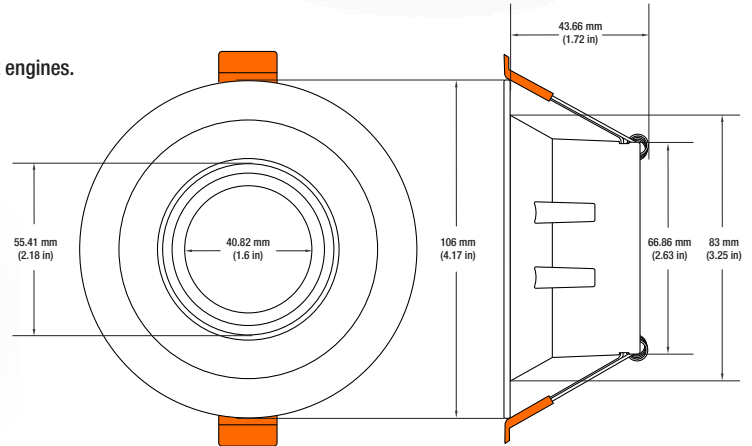

Name: _____

Company: _____

Phone: _____

Email: _____

VBD-MTR-84W Light Fixture 3.25" Round Recessed Downlight

SPECIFICATIONS

Model No.	VBD-MTR-84W
Trim Color	White
Trim Material	Aluminum
Trim Shape	Round
Compatible Light Engines	VBD-TR5-W (2400K • 2700K • 3000K • 3500K • 4000K • 5000K) VBD-TR4-RGBW
Outer Diameter	106mm (4.17")
Cut Size	83mm (3.25")
Depth	43mm (1.72")

VBD-TR5-W (Frosted Glass)

Model No.	VBD-TR5-W-FG
Input Voltage	12V DC
Wattage	5W
Body Colour	Metallic Silver
Available Trim Color	Silver • White • Black • Gold
Diffuser Material	Frosted Glass
Fixture Material	Aluminum
Beam Angle	110°
Rendering Index	CRI>90
IP Rating	IP20 (Damp Location)
Dimensions	49mm x 28.5mm (1.93" x 1.12")

VBD-TR5-W (Clear Lens)

Model No.	VBD-TR5-W-L
Input Voltage	12V DC
Wattage	5W
Body Colour	Metallic Silver
Available Trim Color	Silver • White • Black • Gold
Diffuser Material	Clear Lens
Fixture Material	Aluminum
Beam Angle	35°
Rendering Index	CRI>90
IP Rating	IP20 (Damp Location)
Dimensions	49mm x 28.5mm (1.93 x 1.12")