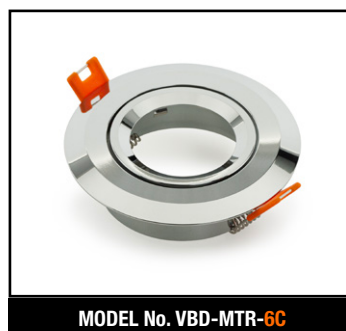

MODEL No. VBD-MTR-8W

MODEL No. VBD-MTR-6C