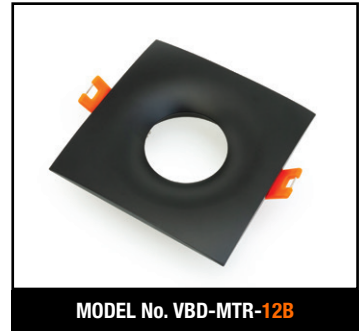

Name: _____

Company: _____

Phone: _____

Email: _____

VBD-MTR-84W Light Fixture 3.25" Round Recessed Downlight

SPECIFICATIONS

Model No.	VBD-MTR-84W
Trim Color	White
Trim Material	Aluminum
Trim Shape	Round
Compatible Light Engines	VBD-TR5-W (2400K • 2700K • 3000K • 3500K • 4000K • 5000K) VBD-TR4-RGBW
Outer Diameter	106mm (4.17")
Cut Size	83mm (3.25")
Depth	43mm (1.72")

VBD-TR5-W (Frosted Glass)

Model No.	VBD-TR5-W-FG
Input Voltage	12V DC
Wattage	5W
Body Colour	Metallic Silver
Available Trim Color	Silver • White • Black • Gold
Diffuser Material	Frosted Glass
Fixture Material	Aluminum
Beam Angle	110°
Rendering Index	CRI>90
IP Rating	IP20 (Damp Location)
Dimensions	49mm x 28.5mm (1.93" x 1.12")

Model No.	VBD-TR4-RGBW-FG
Input Voltage	12V DC
Wattage	4W
Color Temperature	RGBW
Body Colour	Metallic Silver
Available Trim Color	Silver • White • Black • Gold
Diffuser Material	Frosted Glass
Fixture Material	Aluminum
Beam Angle	110°
Rendering Index	CRI>80
IP Rating	IP20 (Damp Location)
Dimensions	49mm x 28.5mm (1.93" x 1.12")

MODEL No. VBD-MTR-1W

MODEL No. VBD-MTR-13C

MODEL No. VBD-MTR-13W

MODEL No. VBD-MTR-13B

MODEL No. VBD-MTR-12C

MODEL No. VBD-MTR-12W

MODEL No. VBD-MTR-12B

MODEL No. VBD-MTR-11C