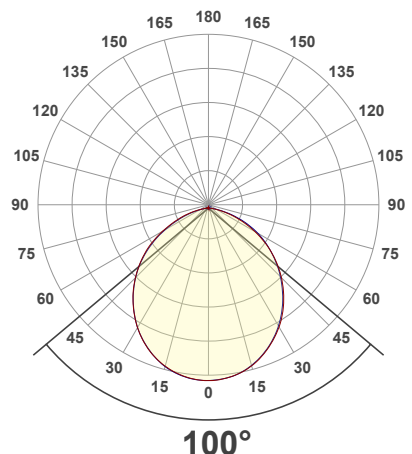

VBD-TR5-W (Clear Lens)

Model No.	VBD-TR5-W-L
Input Voltage	12V DC
Wattage	5W
Body Colour	Metallic Silver
Available Trim Color	Silver • White • Black • Gold
Diffuser Material	Clear Lens
Fixture Material	Aluminum
Beam Angle	35°
Rendering Index	CRI>90
IP Rating	IP20 (Damp Location)
Dimensions	49mm x 28.5mm (1.93 x 1.12")

Available Colour Temperatures

Beam Details

Beam Angle

ORDERING GUIDE

Example part number: **VBD-TR5-W-L-24K-S**

NOTES:

L = Clear Lens
S = Silver
G = Gold
B = Black
W = White

VBD-TR4-RGBW (Frosted Glass)

Model No.	VBD-TR4-RGBW-FG
Input Voltage	12V DC
Wattage	4W
Color Temperature	RGBW
Body Colour	Metallic Silver
Available Trim Color	Silver • White • Black • Gold
Diffuser Material	Frosted Glass
Fixture Material	Aluminum
Beam Angle	110°
Rendering Index	CRI>80
IP Rating	IP20 (Damp Location)
Dimensions	49mm x 28.5mm (1.93" x 1.12")

Beam Details

Beam Angle

ORDERING GUIDE

Example part number: **VBD-TR4-RGBW-FG-S**

NOTES:

FG = Frosted Glass
S = Silver
G = Gold
B = Black
W = White