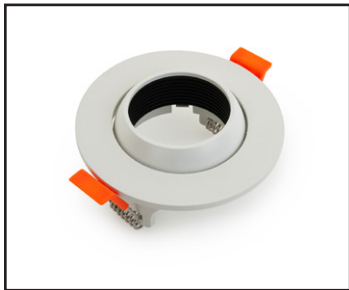

Name: _____

Company: _____

Phone: _____

Email: _____

VBD-MTR-84W Light Fixture 3.25" Round Recessed Downlight

SPECIFICATIONS

Model No.	VBD-MTR-84W
Trim Color	White
Trim Material	Aluminum
Trim Shape	Round
Compatible Light Engines	VBD-TR5-W (2400K • 2700K • 3000K • 3500K • 4000K • 5000K) VBD-TR4-RGBW
Outer Diameter	106mm (4.17")
Cut Size	83mm (3.25")
Depth	43mm (1.72")

VBD-TR5-W (Frosted Glass)

Model No.	VBD-TR5-W-FG
Input Voltage	12V DC
Wattage	5W
Body Colour	Metallic Silver
Available Trim Color	Silver • White • Black • Gold
Diffuser Material	Frosted Glass
Fixture Material	Aluminum
Beam Angle	110°
Rendering Index	CRI>90
IP Rating	IP20 (Damp Location)
Dimensions	49mm x 28.5mm (1.93" x 1.12")

Model No.	VBD-TR4-RGBW-FG
Input Voltage	12V DC
Wattage	4W
Color Temperature	RGBW
Body Colour	Metallic Silver
Available Trim Color	Silver • White • Black • Gold
Diffuser Material	Frosted Glass
Fixture Material	Aluminum
Beam Angle	110°
Rendering Index	CRI>80
IP Rating	IP20 (Damp Location)
Dimensions	49mm x 28.5mm (1.93" x 1.12")

MODEL No. VBD-MTR-17-1W

MODEL No. VBD-MTR-17C

MODEL No. VBD-MTR-79W

MODEL No. VBD-MTR-80W

MODEL No. VBD-MTR-81W

MODEL No. VBD-MTR-82W

MODEL No. VBD-MTR-83W

MODEL No. VBD-MTR-84W