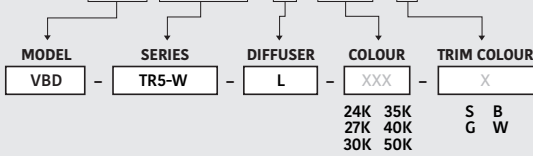

Available Colour Temperatures

Beam Details

Beam Angle

ORDERING GUIDE

Example part number: **VBD-TR5-W-L-24K-S**

NOTES:

L = Clear Lens
S = Silver
G = Gold
B = Black
W = White

VBD-TR4-RGBW (Frosted Glass)

Model No.	VBD-TR4-RGBW-FG
Input Voltage	12V DC
Wattage	4W
Color Temperature	RGBW
Body Colour	Metallic Silver
Available Trim Color	Silver • White • Black • Gold
Diffuser Material	Frosted Glass
Fixture Material	Aluminum
Beam Angle	110°
Rendering Index	CRI>80
IP Rating	IP20 (Damp Location)
Dimensions	49mm x 28.5mm (1.93" x 1.12")

Beam Details

Beam Angle

ORDERING GUIDE

Example part number: **VBD-TR4-RGBW-FG-S**

NOTES:

FG = Frosted Glass
S = Silver
G = Gold
B = Black
W = White

AVAILABLE TRIM MODELS

MODEL No. VBD-MTR-1C