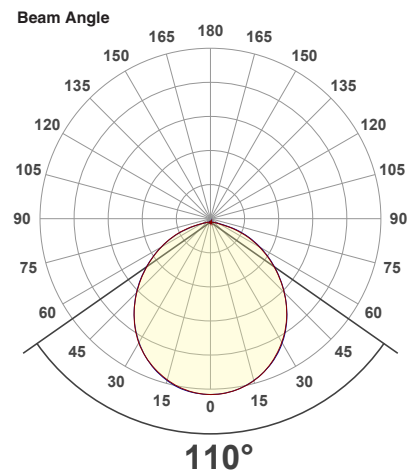

Name: _____

Company: _____

Phone: _____

Email: _____

VBD-MTR-84W Light Fixture 3.25" Round Recessed Downlight

SPECIFICATIONS

Model No.	VBD-MTR-84W
Trim Color	White
Trim Material	Aluminum
Trim Shape	Round
Compatible Light Engines	VBD-TR5-W (2400K • 2700K • 3000K • 3500K • 4000K • 5000K) VBD-TR4-RGBW
Outer Diameter	106mm (4.17")
Cut Size	83mm (3.25")
Depth	43mm (1.72")

VBD-TR5-W (Frosted Glass)

Model No.	VBD-TR5-W-FG
Input Voltage	12V DC
Wattage	5W
Body Colour	Metallic Silver
Available Trim Color	Silver • White • Black • Gold
Diffuser Material	Frosted Glass
Fixture Material	Aluminum
Beam Angle	110°
Rendering Index	CRI>90
IP Rating	IP20 (Damp Location)
Dimensions	49mm x 28.5mm (1.93" x 1.12")

Beam Details

Available Colour Temperatures

ORDERING GUIDE

Example part number: **VBD-TR5-W-FG-24K-S**

MODEL	SERIES	DIFFUSER	COLOUR	TRIM COLOUR
VBD	TR5-W	FG	24K 35K 27K 40K 30K 50K	S B G W

NOTES:
 FG = Frosted Glass
 S = Silver
 G = Gold
 B = Black
 W = White

VBD-TR5-W (Clear Lens)

Model No.	VBD-TR5-W-L
Input Voltage	12V DC
Wattage	5W
Body Colour	Metallic Silver
Available Trim Color	Silver • White • Black • Gold
Diffuser Material	Clear Lens
Fixture Material	Aluminum
Beam Angle	35°
Rendering Index	CRI>90
IP Rating	IP20 (Damp Location)
Dimensions	49mm x 28.5mm (1.93 x 1.12")