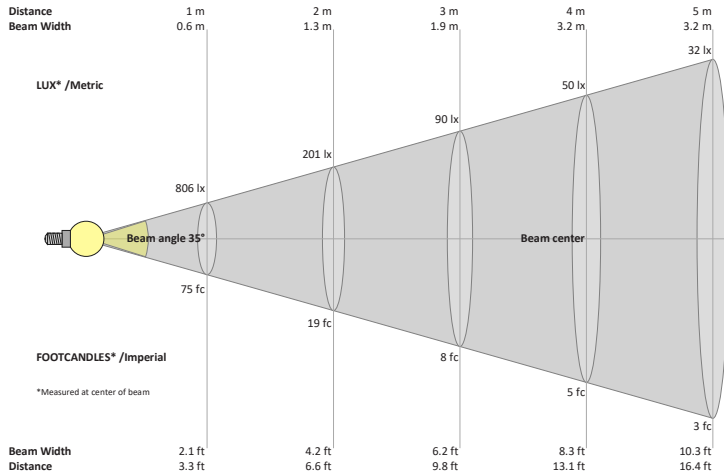

Name: _____

Company: _____

Phone: _____

Email: _____

VBD-MTR-84W Light Fixture 3.25" Round Recessed Downlight

SPECIFICATIONS

Model No.	VBD-MTR-84W
Trim Color	White
Trim Material	Aluminum
Trim Shape	Round
Compatible Light Engines	VBD-TR5-W (2400K • 2700K • 3000K • 3500K • 4000K • 5000K) VBD-TR4-RGBW
Outer Diameter	106mm (4.17")
Cut Size	83mm (3.25")
Depth	43mm (1.72")

Beam Details

Available Colour Temperatures

ORDERING GUIDE

Example part number: **VBD-TR5-W-FG-24K-S**

MODEL	SERIES	DIFFUSER	COLOUR	TRIM COLOUR
VBD	TR5-W	FG	24K 35K 27K 40K 30K 50K	S B G W

NOTES:
 FG = Frosted Glass
 S = Silver
 G = Gold
 B = Black
 W = White

VBD-TR5-W (Clear Lens)

Model No.	VBD-TR5-W-L
Input Voltage	12V DC
Wattage	5W
Body Colour	Metallic Silver
Available Trim Color	Silver • White • Black • Gold
Diffuser Material	Clear Lens
Fixture Material	Aluminum
Beam Angle	35°
Rendering Index	CRI>90
IP Rating	IP20 (Damp Location)
Dimensions	49mm x 28.5mm (1.93 x 1.12")

Available Colour Temperatures

Beam Details

Beam Angle

ORDERING GUIDE

Example part number: **VBD-TR5-W-L-24K-S**

NOTES:

L = Clear Lens
S = Silver
G = Gold
B = Black
W = White

VBD-TR4-RGBW (Frosted Glass)