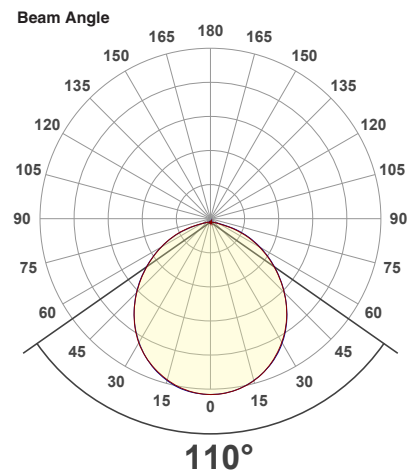

Available Colour Temperatures

ORDERING GUIDE

Example part number: **VBD-TR5-W-FG-24K-S**

MODEL	SERIES	DIFFUSER	COLOUR	TRIM COLOUR
VBD	TR5-W	FG	24K	S
			35K	B
			27K	G
			30K	W
			50K	

NOTES:
FG = Frosted Glass
S = Silver
G = Gold
B = Black
W = White