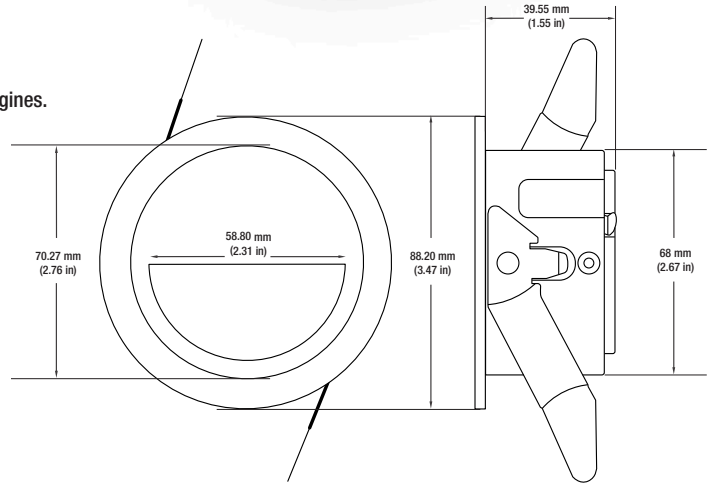

Features

- Widely used by interior designers.
- This VBD-MTR-82W light fixture is compatible to work with our VBD-TR Series Light engines.
- Contact us for more assistance and to know more about bulk orders.

SKU: 666561432416