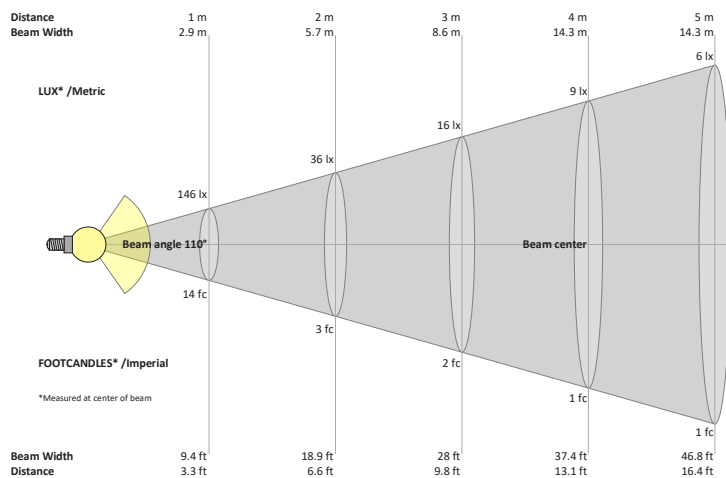

## VBD-TR5-W (Frosted Glass)

Model No.	VBD-TR5-W-FG
Input Voltage	12V DC
Wattage	5W
Body Colour	Metallic Silver
Available Trim Color	Silver • White • Black • Gold
Diffuser Material	Frosted Glass
Fixture Material	Aluminum
Beam Angle	110°
Rendering Index	CRI>90
IP Rating	IP20 (Damp Location)
Dimensions	49mm x 28.5mm (1.93" x 1.12")

#### Beam Details