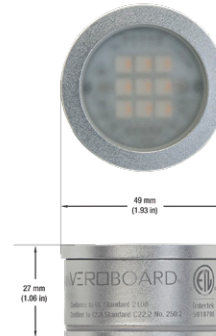

VBD-TR5-W (Clear Lens)

Model No.	VBD-TR5-W-L
Input Voltage	12V DC
Wattage	5W
Body Colour	Metallic Silver
Available Trim Color	Silver • White • Black • Gold
Diffuser Material	Clear Lens
Fixture Material	Aluminum
Beam Angle	35°
Rendering Index	CRI>90
IP Rating	IP20 (Damp Location)
Dimensions	49mm x 28.5mm (1.93" x 1.12")

Available Colour Temperatures

Beam Details

Beam Angle

ORDERING GUIDE

Example part number: **VBD-TR5-W-L-24K-S**

NOTES:

L = Clear Lens
S = Silver
G = Gold
B = Black
W = White

VBD-TR4-RGBW (Frosted Glass)

Model No.	VBD-TR4-RGBW-FG
Input Voltage	12V DC
Wattage	4W
Color Temperature	RGBW
Body Colour	Metallic Silver
Available Trim Color	Silver • White • Black • Gold
Diffuser Material	Frosted Glass
Fixture Material	Aluminum
Beam Angle	110°
Rendering Index	CRI>80
IP Rating	IP20 (Damp Location)
Dimensions	49mm x 28.5mm (1.93" x 1.12")

Beam Details

Beam Angle

ORDERING GUIDE

Example part number: **VBD-TR4-RGBW-FG-S**

NOTES:

FG = Frosted Glass
S = Silver
G = Gold
B = Black
W = White