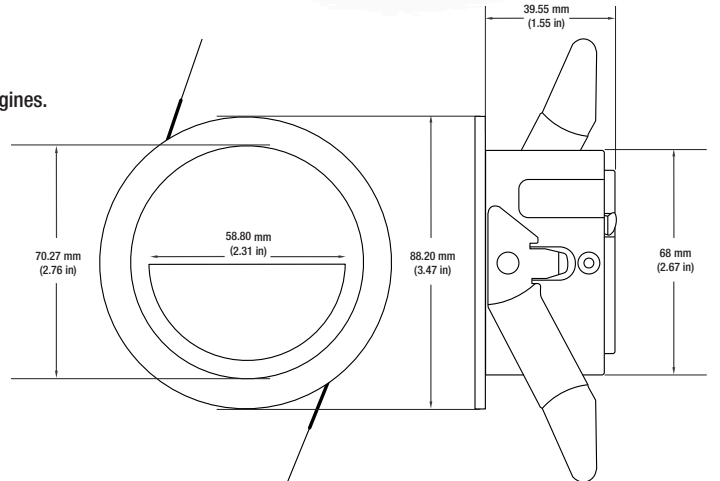

Features

- Widely used by interior designers.
- This VBD-MTR-82W light fixture is compatible to work with our VBD-TR Series Light engines.
- Contact us for more assistance and to know more about bulk orders.