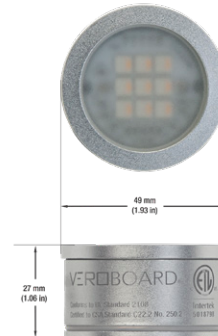

VBD-TR5-W (Clear Lens)

Model No.	VBD-TR5-W-L
Input Voltage	12V DC
Wattage	5W
Body Colour	Metallic Silver
Available Trim Color	Silver • White • Black • Gold
Diffuser Material	Clear Lens
Fixture Material	Aluminum
Beam Angle	35°
Rendering Index	CRI>90
IP Rating	IP20 (Damp Location)
Dimensions	49mm x 28.5mm (1.93" x 1.12")

Available Colour Temperatures

Beam Details

Beam Angle

ORDERING GUIDE

Example part number: **VBD-TR5-W-L-24K-S**

NOTES:

L = Clear Lens
S = Silver
G = Gold
B = Black
W = White

VBD-TR4-RGBW (Frosted Glass)

Model No.	VBD-TR4-RGBW-FG
Input Voltage	12V DC
Wattage	4W
Color Temperature	RGBW
Body Colour	Metallic Silver
Available Trim Color	Silver • White • Black • Gold
Diffuser Material	Frosted Glass
Fixture Material	Aluminum
Beam Angle	110°
Rendering Index	CRI>80
IP Rating	IP20 (Damp Location)
Dimensions	49mm x 28.5mm (1.93" x 1.12")

Beam Details

Beam Angle

ORDERING GUIDE

Example part number: **VBD-TR4-RGBW-FG-S**

NOTES:

FG = Frosted Glass
S = Silver
G = Gold
B = Black
W = White