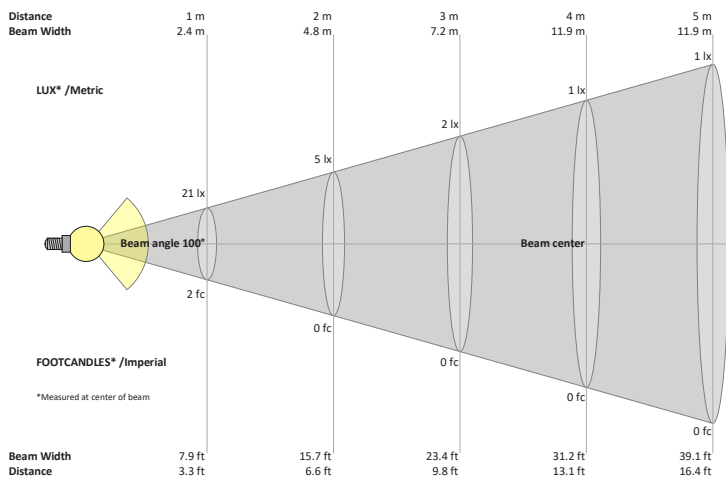

### Beam Details

### Beam Angle

### NOTES:

L = Clear Lens  
S = Silver  
G = Gold  
B = Black  
W = White