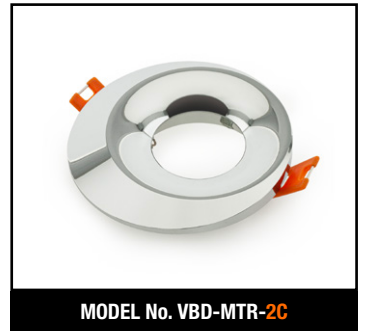

### VBD-TR5-W (Frosted Glass)

Model No.	VBD-TR5-W-FG
Input Voltage	12V DC
Wattage	5W
Body Colour	Metallic Silver
Available Trim Color	Silver • White • Black • Gold
Diffuser Material	Frosted Glass
Fixture Material	Aluminum
Beam Angle	110°
Rendering Index	CRI>90
IP Rating	IP20 (Damp Location)
Dimensions	49mm x 28.5mm (1.93" x 1.12")

MODEL No. VBD-MTR-12B

MODEL No. VBD-MTR-11C

MODEL No. VBD-MTR-11W

MODEL No. VBD-MTR-11B

MODEL No. VBD-MTR-9C

MODEL No. VBD-MTR-9W

MODEL No. VBD-MTR-9B

MODEL No. VBD-MTR-7C

MODEL No. VBD-MTR-7W

MODEL No. VBD-MTR-14C

MODEL No. VBD-MTR-14W

MODEL No. VBD-MTR-14B

MODEL No. VBD-MTR-2C

MODEL No. VBD-MTR-2W

MODEL No. VBD-MTR-8C

MODEL No. VBD-MTR-8W