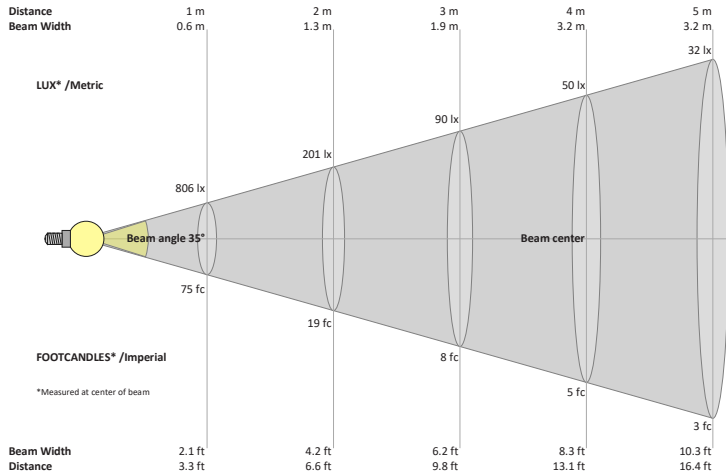

#### Beam Details

## VBD-TR5-W (Clear Lens)

Model No.	VBD-TR5-W-L
Input Voltage	12V DC
Wattage	5W
Body Colour	Metallic Silver
Available Trim Color	Silver • White • Black • Gold
Diffuser Material	Clear Lens
Fixture Material	Aluminum
Beam Angle	35°
Rendering Index	CRI>90
IP Rating	IP20 (Damp Location)
Dimensions	49mm x 28.5mm (1.93" x 1.12")

### Beam Details