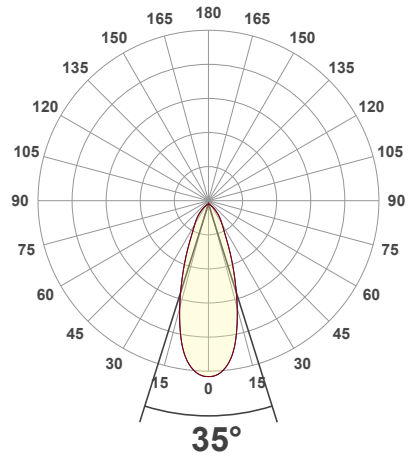

## VBD-TR5-W (Clear Lens)

Model No.	VBD-TR5-W-L
Input Voltage	12V DC
Wattage	5W
Body Colour	Metallic Silver
Available Trim Color	Silver • White • Black • Gold
Diffuser Material	Clear Lens
Fixture Material	Aluminum
Beam Angle	35°
Rendering Index	CRI>90
IP Rating	IP20 (Damp Location)
Dimensions	49mm x 28.5mm (1.93" x 1.12")

### Beam Details

### Beam Angle