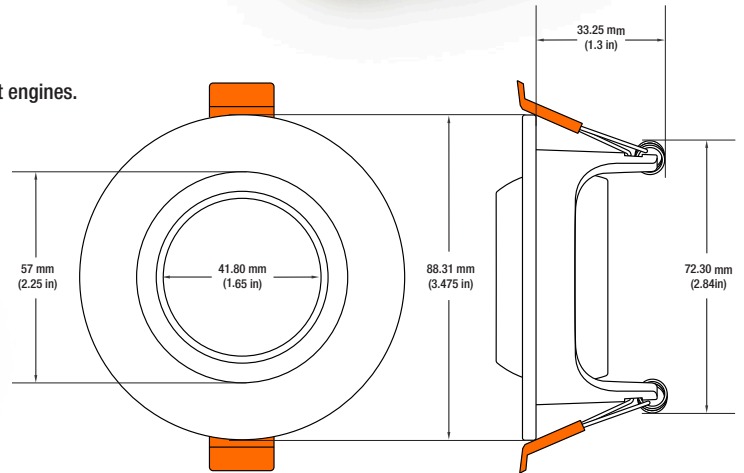

Name: _____

Company: _____

Phone: _____

Email: _____

VBD-MTR-81W Light Fixture 3" Round Recessed Downlight

SPECIFICATIONS

Model No.	VBD-MTR-81W
Trim Color	White
Trim Material	Aluminum
Trim Shape	Round
Compatible Light Engines	VBD-TR5-W (2400K • 2700K • 3000K • 3500K • 4000K • 5000K) VBD-TR4-RGBW
Outer Diameter	88.3mm (3.47")
Cut Size	72.3mm (2.84")
Depth	33.25mm (1.3")

SKU: 666561432409

Features

- Widely used by interior designers.
- This VBD-MTR-81W light fixture is compatible to work with our VBD-TR Series Light engines.
- Contact us for more assistance and to know more about bulk orders.