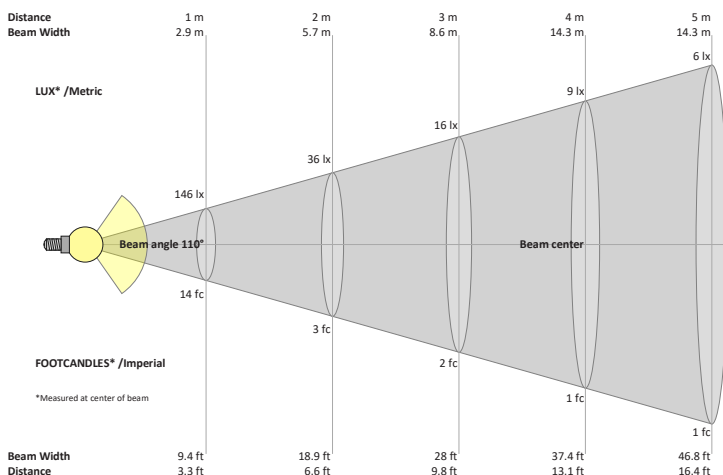

Beam Details