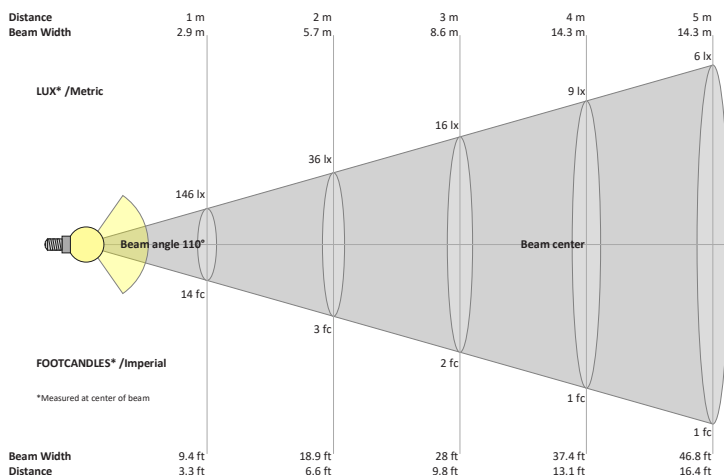

Name: _____

Company: _____

Phone: _____

Email: _____

VBD-MTR-80W Light Fixture 2.5" Round Recessed Downlight

SPECIFICATIONS

Model No.	VBD-MTR-80W
Trim Color	White
Trim Material	Aluminum
Trim Shape	Round
Compatible Light Engines	VBD-TR5-W (2400K • 2700K • 3000K • 3500K • 4000K • 5000K) VBD-TR4-RGBW
Outer Diameter	87.7mm (3.45")
Cut Size	68.53mm (2.7")
Depth	33mm (1.3")

VBD-TR5-W (Frosted Glass)

Model No.	VBD-TR5-W-FG
Input Voltage	12V DC
Wattage	5W
Body Colour	Metallic Silver
Available Trim Color	Silver • White • Black • Gold
Diffuser Material	Frosted Glass
Fixture Material	Aluminum
Beam Angle	110°
Rendering Index	CRI>90
IP Rating	IP20 (Damp Location)
Dimensions	49mm x 28.5mm (1.93" x 1.12")

Beam Details

Available Colour Temperatures

ORDERING GUIDE

Example part number: **VBD-TR5-W-FG-24K-S**

MODEL	SERIES	DIFFUSER	COLOUR	TRIM COLOUR
VBD	TR5-W	FG	XXX	X
			24K 35K 27K 40K 30K 50K	S B G W

NOTES:
 FG = Frosted Glass
 S = Silver
 G = Gold
 B = Black
 W = White

VBD-TR5-W (Clear Lens)

Model No.	VBD-TR5-W-L
Input Voltage	12V DC
Wattage	5W
Body Colour	Metallic Silver
Available Trim Color	Silver • White • Black • Gold
Diffuser Material	Clear Lens
Fixture Material	Aluminum
Beam Angle	35°
Rendering Index	CRI>90
IP Rating	IP20 (Damp Location)
Dimensions	49mm x 28.5mm (1.93" x 1.12")