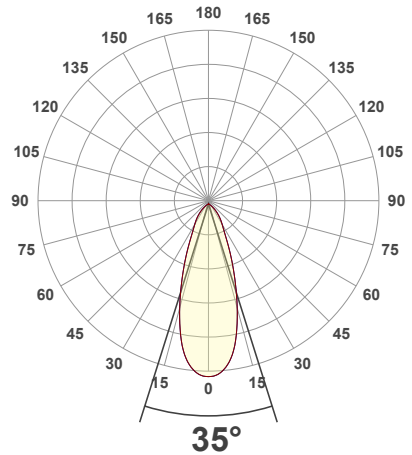

Name: _____

Company: _____

Phone: _____

Email: _____

VBD-MTR-80W Light Fixture 2.5" Round Recessed Downlight

SPECIFICATIONS

Model No.	VBD-MTR-80W
Trim Color	White
Trim Material	Aluminum
Trim Shape	Round
Compatible Light Engines	VBD-TR5-W (2400K • 2700K • 3000K • 3500K • 4000K • 5000K) VBD-TR4-RGBW
Outer Diameter	87.7mm (3.45")
Cut Size	68.53mm (2.7")
Depth	33mm (1.3")

Beam Details

Available Colour Temperatures

ORDERING GUIDE

Example part number: **VBD-TR5-W-FG-24K-S**

MODEL	SERIES	DIFFUSER	COLOUR	TRIM COLOUR
VBD	TR5-W	FG	XXX	X
			24K 35K 27K 40K 30K 50K	S B G W

NOTES:
 FG = Frosted Glass
 S = Silver
 G = Gold
 B = Black
 W = White

VBD-TR5-W (Clear Lens)

Model No.	VBD-TR5-W-L
Input Voltage	12V DC
Wattage	5W
Body Colour	Metallic Silver
Available Trim Color	Silver • White • Black • Gold
Diffuser Material	Clear Lens
Fixture Material	Aluminum
Beam Angle	35°
Rendering Index	CRI>90
IP Rating	IP20 (Damp Location)
Dimensions	49mm x 28.5mm (1.93" x 1.12")

Available Colour Temperatures

Beam Details

Beam Angle

ORDERING GUIDE

Example part number: **VBD-TR5-W-L-24K-S**

NOTES:

L = Clear Lens
 S = Silver
 G = Gold
 B = Black
 W = White

VBD-TR4-RGBW (Frosted Glass)