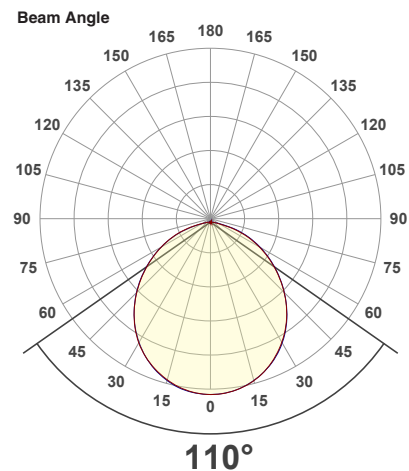

Name: _____

Company: _____

Phone: _____

Email: _____

VBD-MTR-80W Light Fixture 2.5" Round Recessed Downlight

SPECIFICATIONS

Model No.	VBD-MTR-80W
Trim Color	White
Trim Material	Aluminum
Trim Shape	Round
Compatible Light Engines	VBD-TR5-W (2400K • 2700K • 3000K • 3500K • 4000K • 5000K) VBD-TR4-RGBW
Outer Diameter	87.7mm (3.45")
Cut Size	68.53mm (2.7")
Depth	33mm (1.3")

VBD-TR5-W (Frosted Glass)

Model No.	VBD-TR5-W-FG
Input Voltage	12V DC
Wattage	5W
Body Colour	Metallic Silver
Available Trim Color	Silver • White • Black • Gold
Diffuser Material	Frosted Glass
Fixture Material	Aluminum
Beam Angle	110°
Rendering Index	CRI>90
IP Rating	IP20 (Damp Location)
Dimensions	49mm x 28.5mm (1.93" x 1.12")

Beam Details

Available Colour Temperatures

ORDERING GUIDE

Example part number: **VBD-TR5-W-FG-24K-S**

MODEL	SERIES	DIFFUSER	COLOUR	TRIM COLOUR
VBD	TR5-W	FG	XXX	X
			24K 35K 27K 40K 30K 50K	S B G W

NOTES:
 FG = Frosted Glass
 S = Silver
 G = Gold
 B = Black
 W = White

VBD-TR5-W (Clear Lens)

Model No.	VBD-TR5-W-L
Input Voltage	12V DC
Wattage	5W
Body Colour	Metallic Silver
Available Trim Color	Silver • White • Black • Gold
Diffuser Material	Clear Lens
Fixture Material	Aluminum
Beam Angle	35°
Rendering Index	CRI>90
IP Rating	IP20 (Damp Location)
Dimensions	49mm x 28.5mm (1.93" x 1.12")