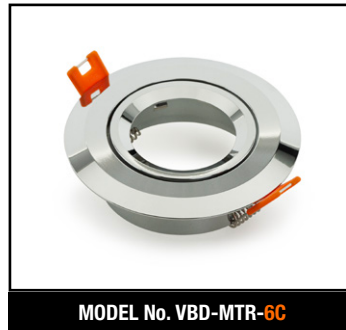

MODEL No. VBD-MTR-8W

MODEL No. VBD-MTR-6C