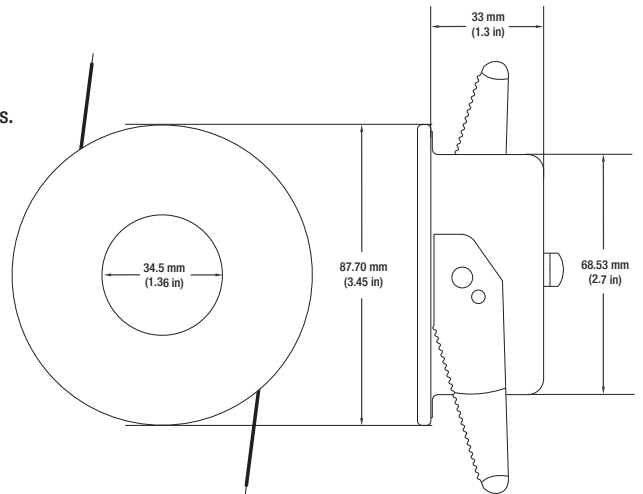

Name: _____

Company: _____

Phone: _____

Email: _____

VBD-MTR-80W Light Fixture 2.5" Round Recessed Downlight

SPECIFICATIONS

Model No.	VBD-MTR-80W
Trim Color	White
Trim Material	Aluminum
Trim Shape	Round
Compatible Light Engines	VBD-TR5-W (2400K • 2700K • 3000K • 3500K • 4000K • 5000K) VBD-TR4-RGBW
Outer Diameter	87.7mm (3.45")
Cut Size	68.53mm (2.7")
Depth	33mm (1.3")

VBD-TR5-W (Frosted Glass)

Model No.	VBD-TR5-W-FG
Input Voltage	12V DC
Wattage	5W
Body Colour	Metallic Silver
Available Trim Color	Silver • White • Black • Gold
Diffuser Material	Frosted Glass
Fixture Material	Aluminum
Beam Angle	110°
Rendering Index	CRI>90
IP Rating	IP20 (Damp Location)
Dimensions	49mm x 28.5mm (1.93" x 1.12")

VBD-TR5-W (Clear Lens)

Model No.	VBD-TR5-W-L
Input Voltage	12V DC
Wattage	5W
Body Colour	Metallic Silver
Available Trim Color	Silver • White • Black • Gold
Diffuser Material	Clear Lens
Fixture Material	Aluminum
Beam Angle	35°
Rendering Index	CRI>90
IP Rating	IP20 (Damp Location)
Dimensions	49mm x 28.5mm (1.93" x 1.12")