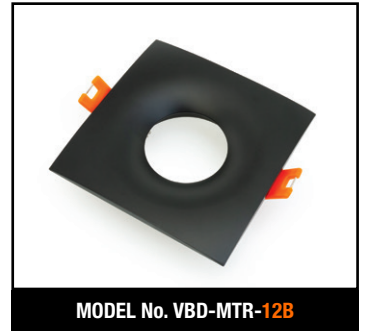

VBD-TR5-W (Frosted Glass)

Model No.	VBD-TR5-W-FG
Input Voltage	12V DC
Wattage	5W
Body Colour	Metallic Silver
Available Trim Color	Silver • White • Black • Gold
Diffuser Material	Frosted Glass
Fixture Material	Aluminum
Beam Angle	110°
Rendering Index	CRI>90
IP Rating	IP20 (Damp Location)
Dimensions	49mm x 28.5mm (1.93" x 1.12")

VBD-TR5-W (Clear Lens)

Model No.	VBD-TR5-W-L
Input Voltage	12V DC
Wattage	5W
Body Colour	Metallic Silver
Available Trim Color	Silver • White • Black • Gold
Diffuser Material	Clear Lens
Fixture Material	Aluminum
Beam Angle	35°
Rendering Index	CRI>90
IP Rating	IP20 (Damp Location)
Dimensions	49mm x 28.5mm (1.93" x 1.12")

Model No.	VBD-TR4-RGBW-FG
Input Voltage	12V DC
Wattage	4W
Color Temperature	RGBW
Body Colour	Metallic Silver
Available Trim Color	Silver • White • Black • Gold
Diffuser Material	Frosted Glass
Fixture Material	Aluminum
Beam Angle	110°
Rendering Index	CRI>80
IP Rating	IP20 (Damp Location)
Dimensions	49mm x 28.5mm (1.93" x 1.12")

MODEL No. VBD-MTR-1W

MODEL No. VBD-MTR-13C

MODEL No. VBD-MTR-13W

MODEL No. VBD-MTR-13B

MODEL No. VBD-MTR-12C

MODEL No. VBD-MTR-12W

MODEL No. VBD-MTR-12B

MODEL No. VBD-MTR-11C