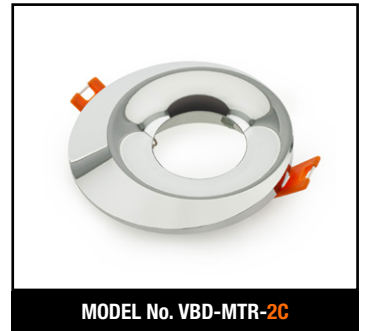

MODEL No. VBD-MTR-7W