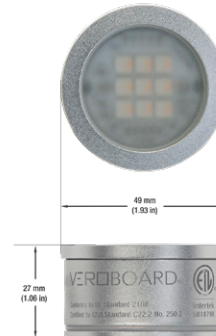

VBD-TR5-W (Frosted Glass)

Model No.	VBD-TR5-W-FG
Input Voltage	12V DC
Wattage	5W
Body Colour	Metallic Silver
Available Trim Color	Silver • White • Black • Gold
Diffuser Material	Frosted Glass
Fixture Material	Aluminum
Beam Angle	110°
Rendering Index	CRI>90
IP Rating	IP20 (Damp Location)
Dimensions	49mm x 28.5mm (1.93" x 1.12")

VBD-TR5-W (Clear Lens)

Model No.	VBD-TR5-W-L
Input Voltage	12V DC
Wattage	5W
Body Colour	Metallic Silver
Available Trim Color	Silver • White • Black • Gold
Diffuser Material	Clear Lens
Fixture Material	Aluminum
Beam Angle	35°
Rendering Index	CRI>90
IP Rating	IP20 (Damp Location)
Dimensions	49mm x 28.5mm (1.93" x 1.12")

Available Colour Temperatures

Beam Details

Beam Angle

ORDERING GUIDE

Example part number: **VBD-TR5-W-L-24K-S**

NOTES:

L = Clear Lens
 S = Silver
 G = Gold
 B = Black
 W = White

VBD-TR4-RGBW (Frosted Glass)

Model No.	VBD-TR4-RGBW-FG
Input Voltage	12V DC
Wattage	4W
Color Temperature	RGBW
Body Colour	Metallic Silver
Available Trim Color	Silver • White • Black • Gold
Diffuser Material	Frosted Glass
Fixture Material	Aluminum
Beam Angle	110°
Rendering Index	CRI>80
IP Rating	IP20 (Damp Location)
Dimensions	49mm x 28.5mm (1.93" x 1.12")