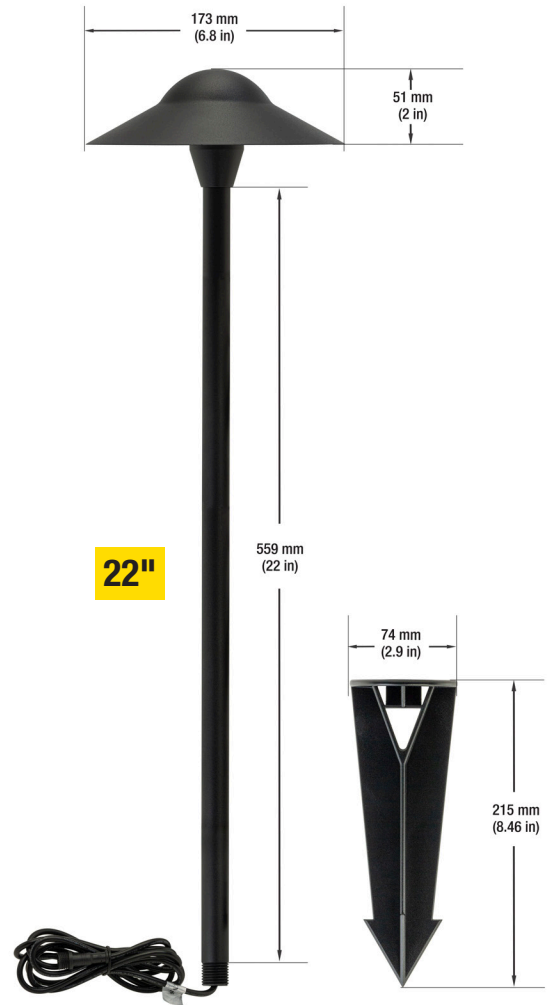

SKU: 666561430894

Accessories (Sold Separately)

Model: ALED-0-TC3
SKU: 666561430955

Model: ALED-0-E1
SKU: 666561430979

Model: ALED-0-E3
SKU: 666561430986

Model: ALED-0-E5
SKU: 666561430993

Model: ALED-0-H5S (6 output extension)
SKU: 666561430962

Model: ALED-0-E10
SKU: 666561431006

Model: 3W-2C-SC
SKU: 666561406288

3 Way Outdoor
Screw Type Connector
2 Contact

Model: 2W-2C-SC
SKU: 666561406295

2 Way Outdoor
Screw Type Connector
2 Contact

Model: 3W-JB-M686
SKU: 666561434182

Disclaimer:

The data and information contained in this specification sheet are subject to change without notice; the ratings supplied are provided based on the product manufacturer. The information contained in this specification sheet should not be considered a warranty, expressed or implied, including, but not limited to, a warranty of merchantability or fitness for a particular purpose. In no event shall Veroboard be liable for any incidental or consequential damages resulting from the use, misuse, or inability to use the product. This exclusion applies regardless of whether such damages are sought based on breach of warranty, breach of contract, negligence, strict liability in tort, or any other legal theory.