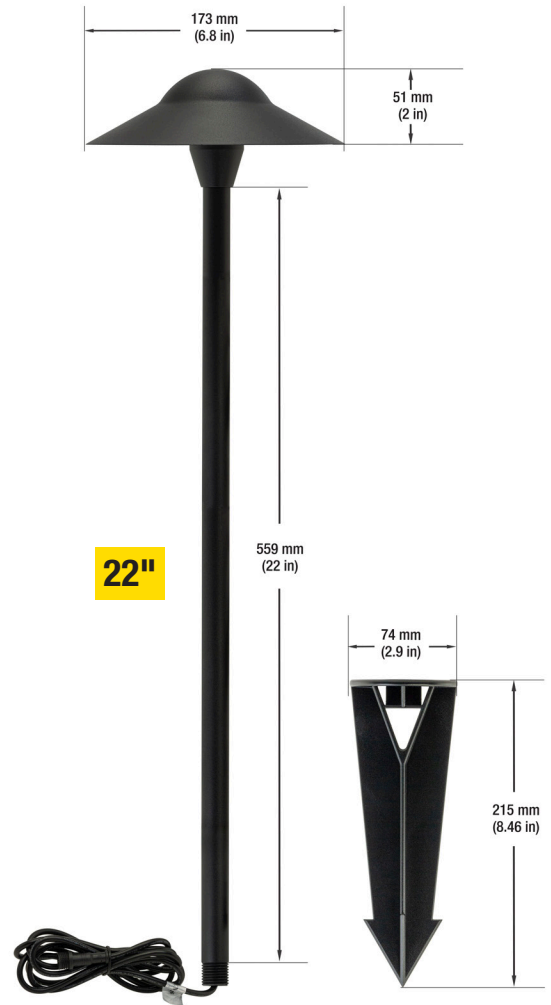

SKU: 666561430894