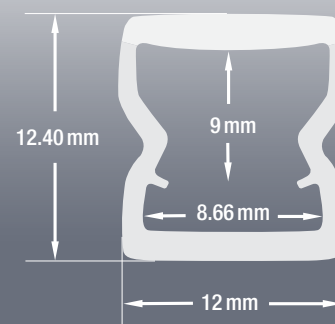

ACCESSORIES (Sold Separately)

Extra End Caps (4 Pair/bag)	Mounting Clips (6 PCs/bag)		
Model: VBD-ENCH-S8 SKU: 666561431105	Model: VBD-CLCH-S8 SKU: 666561431129		

ORDERING GUIDE

MODEL

VBD-CH-S8

LENGTH

XXXX

2.4 Meter (7.8ft)
3 Meter (9.8ft)

Full 3-meter (118 in) length LED Channel are limited to delivery within BC ONLY.