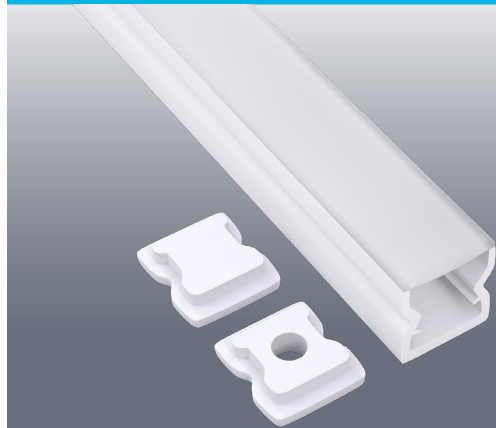

VEROBOARD®

Model: VBD-CH-S8

Material:	PMMA
Colour:	White
Diffuser Type:	Frosted
Channel Length:	2.4m (7.8ft), 3m (9.8ft)
Channel Width:	12.4mm (0.48in)
Channel Height:	12mm (0.47in)
Accessories Included:	1Pair End Cap

Job Name: _____

Distributor: _____

Type: _____

Model: VBD-CH-S8