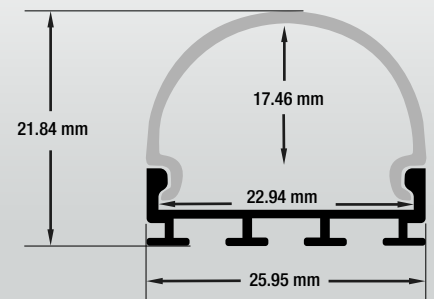

Model: VBD-CH-R2B