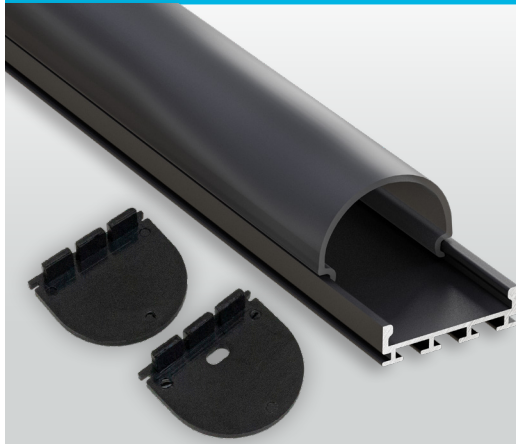

VEROBOARD®

Model: VBD-CH-R2B

Material:	Anodized Aluminum
Colour:	Black
Diffuser Type:	Frosted
Diffuser Material:	Polycarbonate (PC)
Channel Length:	2.4m (7.8ft), 3m (9.8ft)
Channel Width:	25.95mm (1in)
Channel Height:	21.84mm (0.85in)
Accessories Included:	1 Pair of End Caps

Job Name: _____

Distributor: _____

Type: _____

Model: VBD-CH-R2B