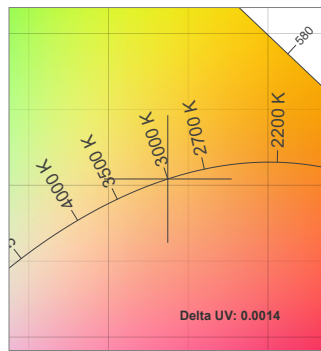

Model: Round & Flat Trim
SKU: 666561424091

Model: 1 Way Trim
SKU: 666561424107

Model: 2 Way Trim
SKU: 666561424114

Model: 4 Way Trim
SKU: 666561424121