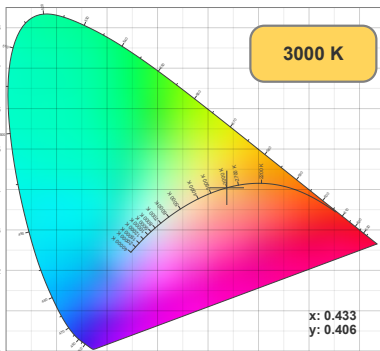

Model: Round & Flat Trim
SKU: 666561424091

Model: 1 Way Trim
SKU: 666561424107

Model: 2 Way Trim
SKU: 666561424114

Model: 4 Way Trim
SKU: 666561424121