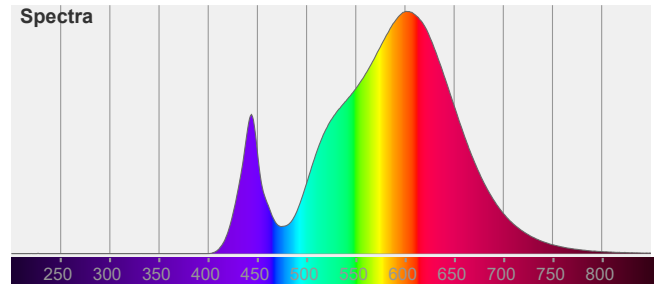

Model: Round & Flat Trim
SKU: 666561424091

Model: 1 Way Trim
SKU: 666561424107

Model: 2 Way Trim
SKU: 666561424114

Model: 4 Way Trim
SKU: 666561424121