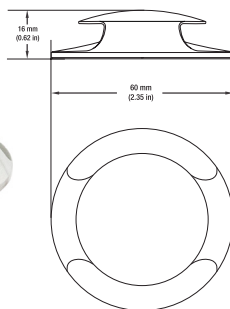

VEROBOARD®

UL-1022-0300-A In-Ground Light 12-24V 3W 3000K (Warm White)

SPECIFICATIONS

Model No.	UL-1022-0300-A-XX
Voltage	12-24V AC
Wattage	3W
Color Temperature	3000K (Warm White)
Brightness	240-300 Lumens
Material	315 Stainless Steel
Bulb Type	Integrated LED
Available Trim Color (Sold Separately)	1Way Trim 2Way Trim 4Way Trim Flat Trim
Engine Dimensions	Ø36.8mm (1.45") H 74.5mm (2.9")
Housing Dimensions	Ø39.5mm (1.5") H 110mm (4.3")
Cable Size	Length 100cm (39.3") Ø7.7mm (0.3") 18AWG FT2
Certification	ETL / CE

2 Way Outdoor
Screw Type Connector
2 Contact

ORDERING GUIDE

Example part number: **UL-1022-0300-A - 3000K - 1WAY**

MODEL	COLOR TEMPERATURE	TRIM TYPE
UL-1022-0300-A	3000K (Warm White)	XXXX
		1 Way 4 Way 2 Way F (Flat Trim)

Flat Trim

Model: Round & Flat Trim
SKU: 666561424091

1 Way Trim

Model: 1 Way Trim
SKU: 666561424107

2 Way Trim

Model: 2 Way Trim
SKU: 666561424114

4 Way Trim

Model: 4 Way Trim
SKU: 666561424121