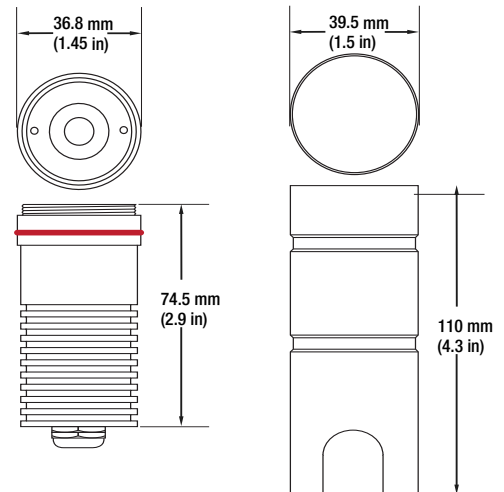

Job Name: _____
Distributor: _____
Type: _____