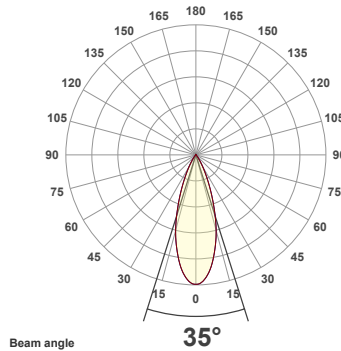

Model: Round & Flat Trim
SKU: 666561424091