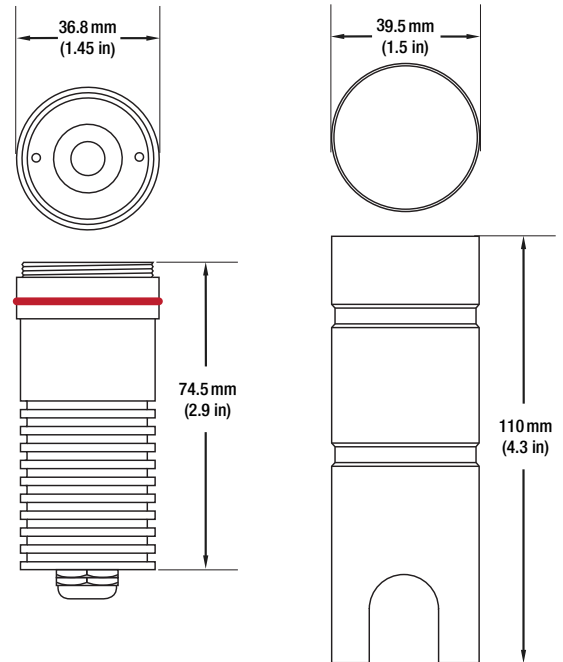

VEROBOARD®

UL-1022-0300-A In-Ground Light 12-24V 3W 3000K (Warm White)

SPECIFICATIONS

Model No.	UL-1022-0300-A-XX
Voltage	12-24V AC
Wattage	3W
Color Temperature	3000K (Warm White)
Brightness	240-300 Lumens
Material	315 Stainless Steel
Bulb Type	Integrated LED
Available Trim Color (Sold Separately)	1Way Trim 2Way Trim 4Way Trim Flat Trim
Engine Dimensions	Ø 36.8mm (1.45") H 74.5mm (2.9")
Housing Dimensions	Ø 39.5mm (1.5") H 110mm (4.3")
Cable Size	Length 100cm (39.3") Ø 7.7mm (0.3") 18AWG FT2
Certification	ETL / CE

Name: _____
 Quantity: _____
 Phone: _____
 Email: _____

ORDERING GUIDE

Example part number: **UL-1022-0300-A - 3000K - 1WAY**

MODEL	COLOR TEMPERATURE	TRIM TYPE
UL-1022-0300-A	3000K (Warm White)	XXXX
		1 Way 4 Way 2 Way F (Flat Trim)

Model: Round & Flat Trim
SKU: 666561424091

Model: 1 Way Trim
SKU: 666561424107

Model: 2 Way Trim
SKU: 666561424114

Model: 4 Way Trim
SKU: 666561424121