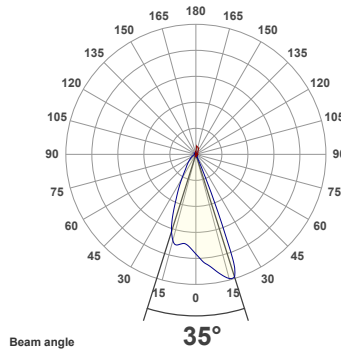

VEROBOARD®

UL-1022-0300-A In-Ground Light 12-24V 3W 3000K (Warm White)

SPECIFICATIONS

Model No.	UL-1022-0300-A-XX
Voltage	12-24V AC
Wattage	3W
Color Temperature	3000K (Warm White)
Brightness	240-300 Lumens
Material	315 Stainless Steel
Bulb Type	Integrated LED
Available Trim Color (Sold Separately)	1Way Trim 2Way Trim 4Way Trim Flat Trim
Engine Dimensions	Ø 36.8mm (1.45") H 74.5mm (2.9")
Housing Dimensions	Ø 39.5mm (1.5") H 110mm (4.3")
Cable Size	Length 100cm (39.3") Ø 7.7mm (0.3") 18AWG FT2
Certification	ETL / CE

Model: Round & Flat Trim
SKU: 666561424091

Model: 1 Way Trim
SKU: 666561424107

Model: 2 Way Trim
SKU: 666561424114

Model: 4 Way Trim
SKU: 666561424121